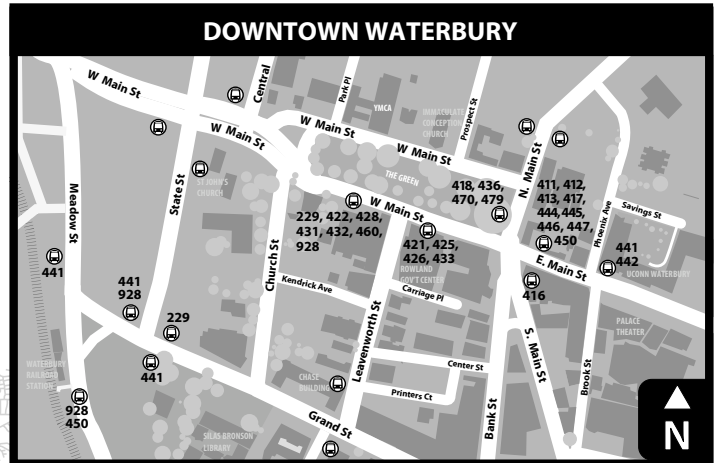

229 WATERBURY

Bus Schedule Effective August 22, 2021

Routes
229 Waterbury

MAJOR DOWNTOWN BUS STOPS

WHAT THE SYMBOLS ON THE MAP MEAN

- 1** Timepoints are places the bus is scheduled to reach at a specific time (listed on the schedule). The timepoints are not the only places the bus will stop along the route.
- 238** Transfer Points show connections with other bus routes. The connecting route number is in the box. This is an example of where to transfer to the 238 route.
- Express Portion of the route. Refer to the schedule for trips that take the express route.
- P** Park & Ride Lots offer free parking.

928 EXPRESS

CTtransit Express Route 928 links Waterbury, Cheshire, Southington, New Britain & Hartford seven days a week. Route 928 buses make the following stops in greater Waterbury:

- Waterbury Railroad Station (connection to Metro-North Waterbury Branch)
- Field & Grand Streets at Waterbury City Hall
- Meadow Street at Waterbury Superior Court
- West Main Street at Waterbury Green (Exchange Place; connection to CTtransit Waterbury local routes)
- East Main Street at UConn Waterbury
- South Elm Street at St. Mary's Hospital
- Waterbury/Hamilton Avenue Park & Ride (I-84 Exit 23)
- Cheshire/Route 70 Park & Ride (I-84 Exit 26)