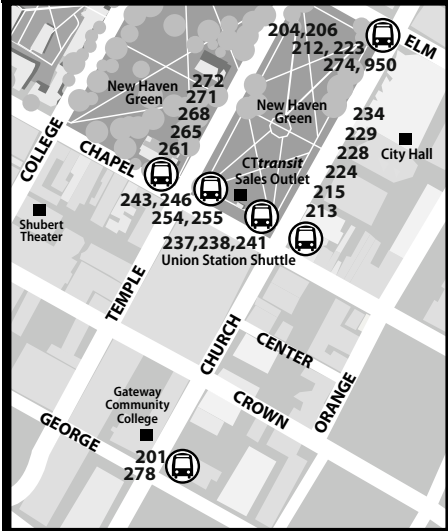

229 WATERBURY

Bus Schedule Effective August 22, 2021

Routes
229 Waterbury

MAJOR DOWNTOWN BUS STOPS

WHAT THE SYMBOLS ON THE MAP MEAN

- 1** Timepoints are places the bus is scheduled to reach at a specific time (listed on the schedule). The timepoints are not the only places the bus will stop along the route.
- 238** Transfer Points show connections with other bus routes. The connecting route number is in the box. This is an example of where to transfer to the 238 route.
- Express Portion of the route. Refer to the schedule for trips that take the express route.
- P** Park & Ride Lots offer free parking.

928 EXPRESS

CTtransit Express Route 928 links Waterbury, Cheshire, Southington, New Britain & Hartford seven days a week. Route 928 buses make the following stops in greater Waterbury:

- Waterbury Railroad Station (connection to Metro-North Waterbury Branch)
- Field & Grand Streets at Waterbury City Hall
- Meadow Street at Waterbury Superior Court
- West Main Street at Waterbury Green (Exchange Place; connection to CTtransit Waterbury local routes)
- East Main Street at UConn Waterbury
- South Elm Street at St. Mary's Hospital
- Waterbury/Hamilton Avenue Park & Ride (I-84 Exit 23)
- Cheshire/Route 70 Park & Ride (I-84 Exit 26)