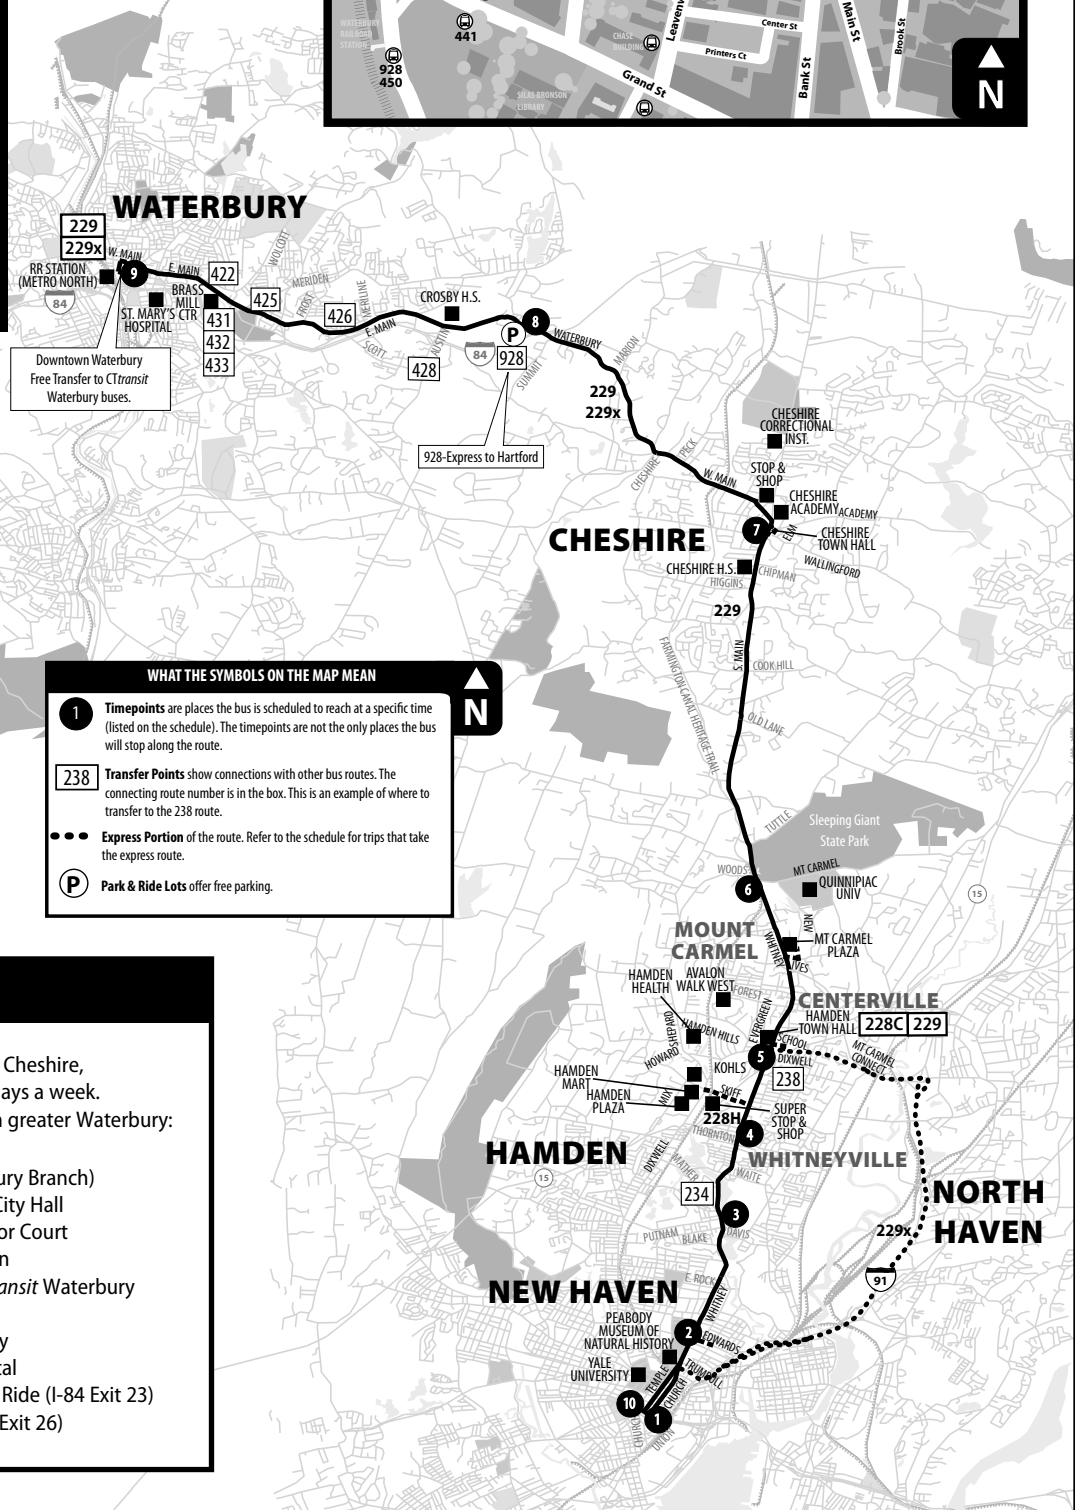

229 WATERBURY

Bus Schedule Effective August 22, 2021

Routes
229 Waterbury

MAJOR DOWNTOWN BUS STOPS

WHAT THE SYMBOLS ON THE MAP MEAN

- 1** Timepoints are places the bus is scheduled to reach at a specific time (listed on the schedule). The timepoints are not the only places the bus will stop along the route.
- 238** Transfer Points show connections with other bus routes. The connecting route number is in the box. This is an example of where to transfer to the 238 route.
- Express Portion of the route. Refer to the schedule for trips that take the express route.
- P** Park & Ride Lots offer free parking.

928 EXPRESS

CTtransit Express Route 928 links Waterbury, Cheshire, Southington, New Britain & Hartford seven days a week. Route 928 buses make the following stops in greater Waterbury:

- Waterbury Railroad Station (connection to Metro-North Waterbury Branch)
- Field & Grand Streets at Waterbury City Hall
- Meadow Street at Waterbury Superior Court
- West Main Street at Waterbury Green (Exchange Place; connection to CTtransit Waterbury local routes)
- East Main Street at UConn Waterbury
- South Elm Street at St. Mary's Hospital
- Waterbury/Hamilton Avenue Park & Ride (I-84 Exit 23)
- Cheshire/Route 70 Park & Ride (I-84 Exit 26)