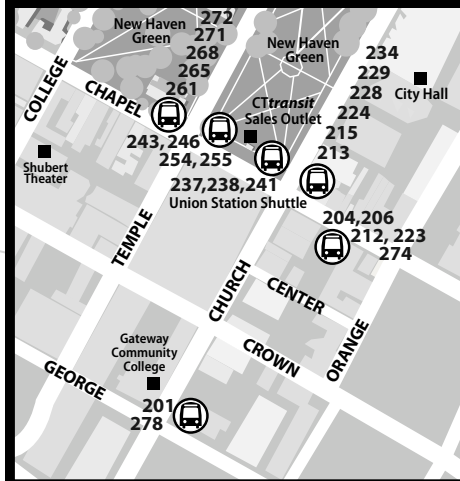

234 WINCHESTER AVENUE

234 Millrock Rd
234P Putnam Place

Bus Schedule Effective August 22, 2021

WHAT THE SYMBOLS ON THE MAP MEAN

- 1** Timepoints are places the bus is scheduled to reach at a specific time (listed on the schedule). The timepoints are not the only places the bus will stop along the route.
- 238** Transfer Points show connections with other bus routes. The connecting route number is in the box. This is an example of where to transfer to the 238 route.
-  Snow Route
-  Part-Time Route

MAJOR DOWNTOWN BUS STOPS

* SNOW ROUTE: During severe weather buses may operate via Science Park, bypassing Munson, Hillside, Mansfield, Prospect & Divison.