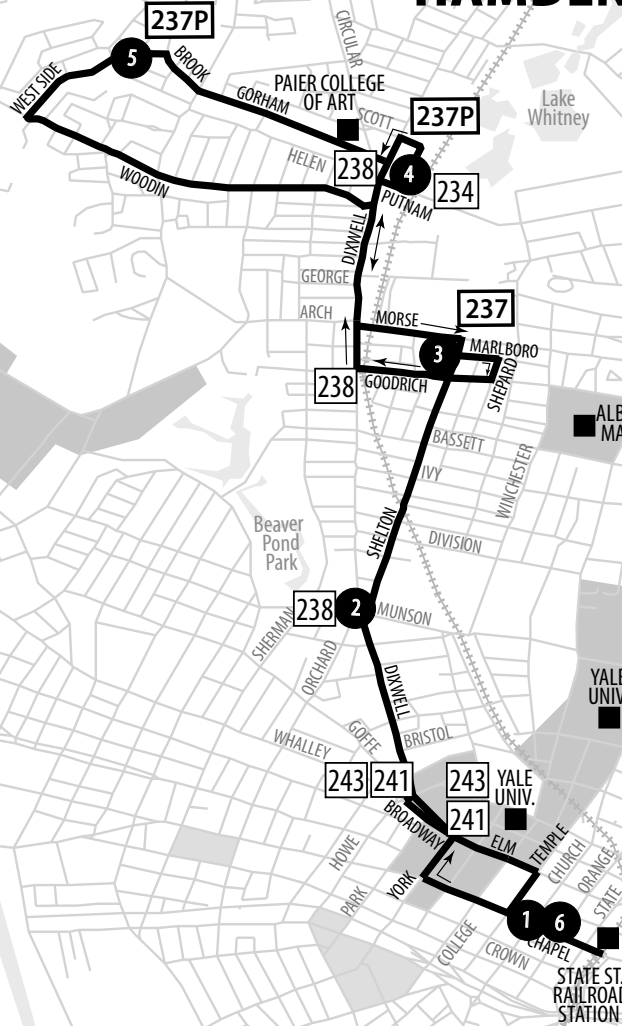

237 SHELTON AVENUE

237 Marlboro Street

237P Putnam Place

Bus Schedule Effective October 8, 2017

HAMDEN

NEW HAVEN

WHAT THE SYMBOLS ON THE MAP MEAN

- 1** Timepoints are places the bus is scheduled to reach at a specific time (listed on the schedule). The timepoints are not the only places the bus will stop along the route.
- 238** Transfer Points show connections with other bus routes. The connecting route number is in the box. This is an example of where to transfer to the 238 route.

MAJOR DOWNTOWN BUS STOPS