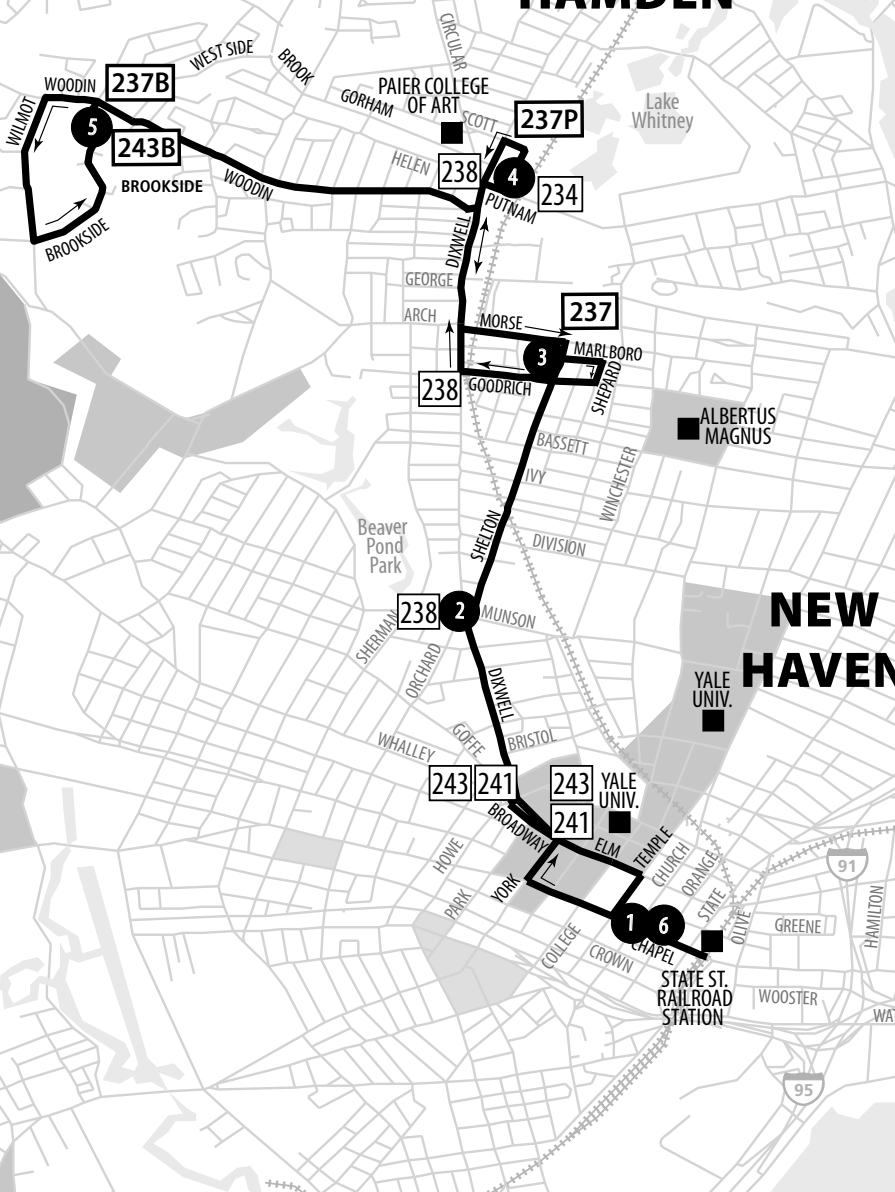

237 SHELTON AVENUE

Bus Schedule Effective September 15, 2019

237 Marlboro Street 237P Putnam Place

HAMDEN

NEW HAVEN

WHAT THE SYMBOLS ON THE MAP MEAN

1 Timepoints are places the bus is scheduled to reach at a specific time (listed on the schedule). The timepoints are not the only places the bus will stop along the route.

238 Transfer Points show connections with other bus routes. The connecting route number is in the box. This is an example of where to transfer to the 238 route.

MAJOR DOWNTOWN BUS STOPS