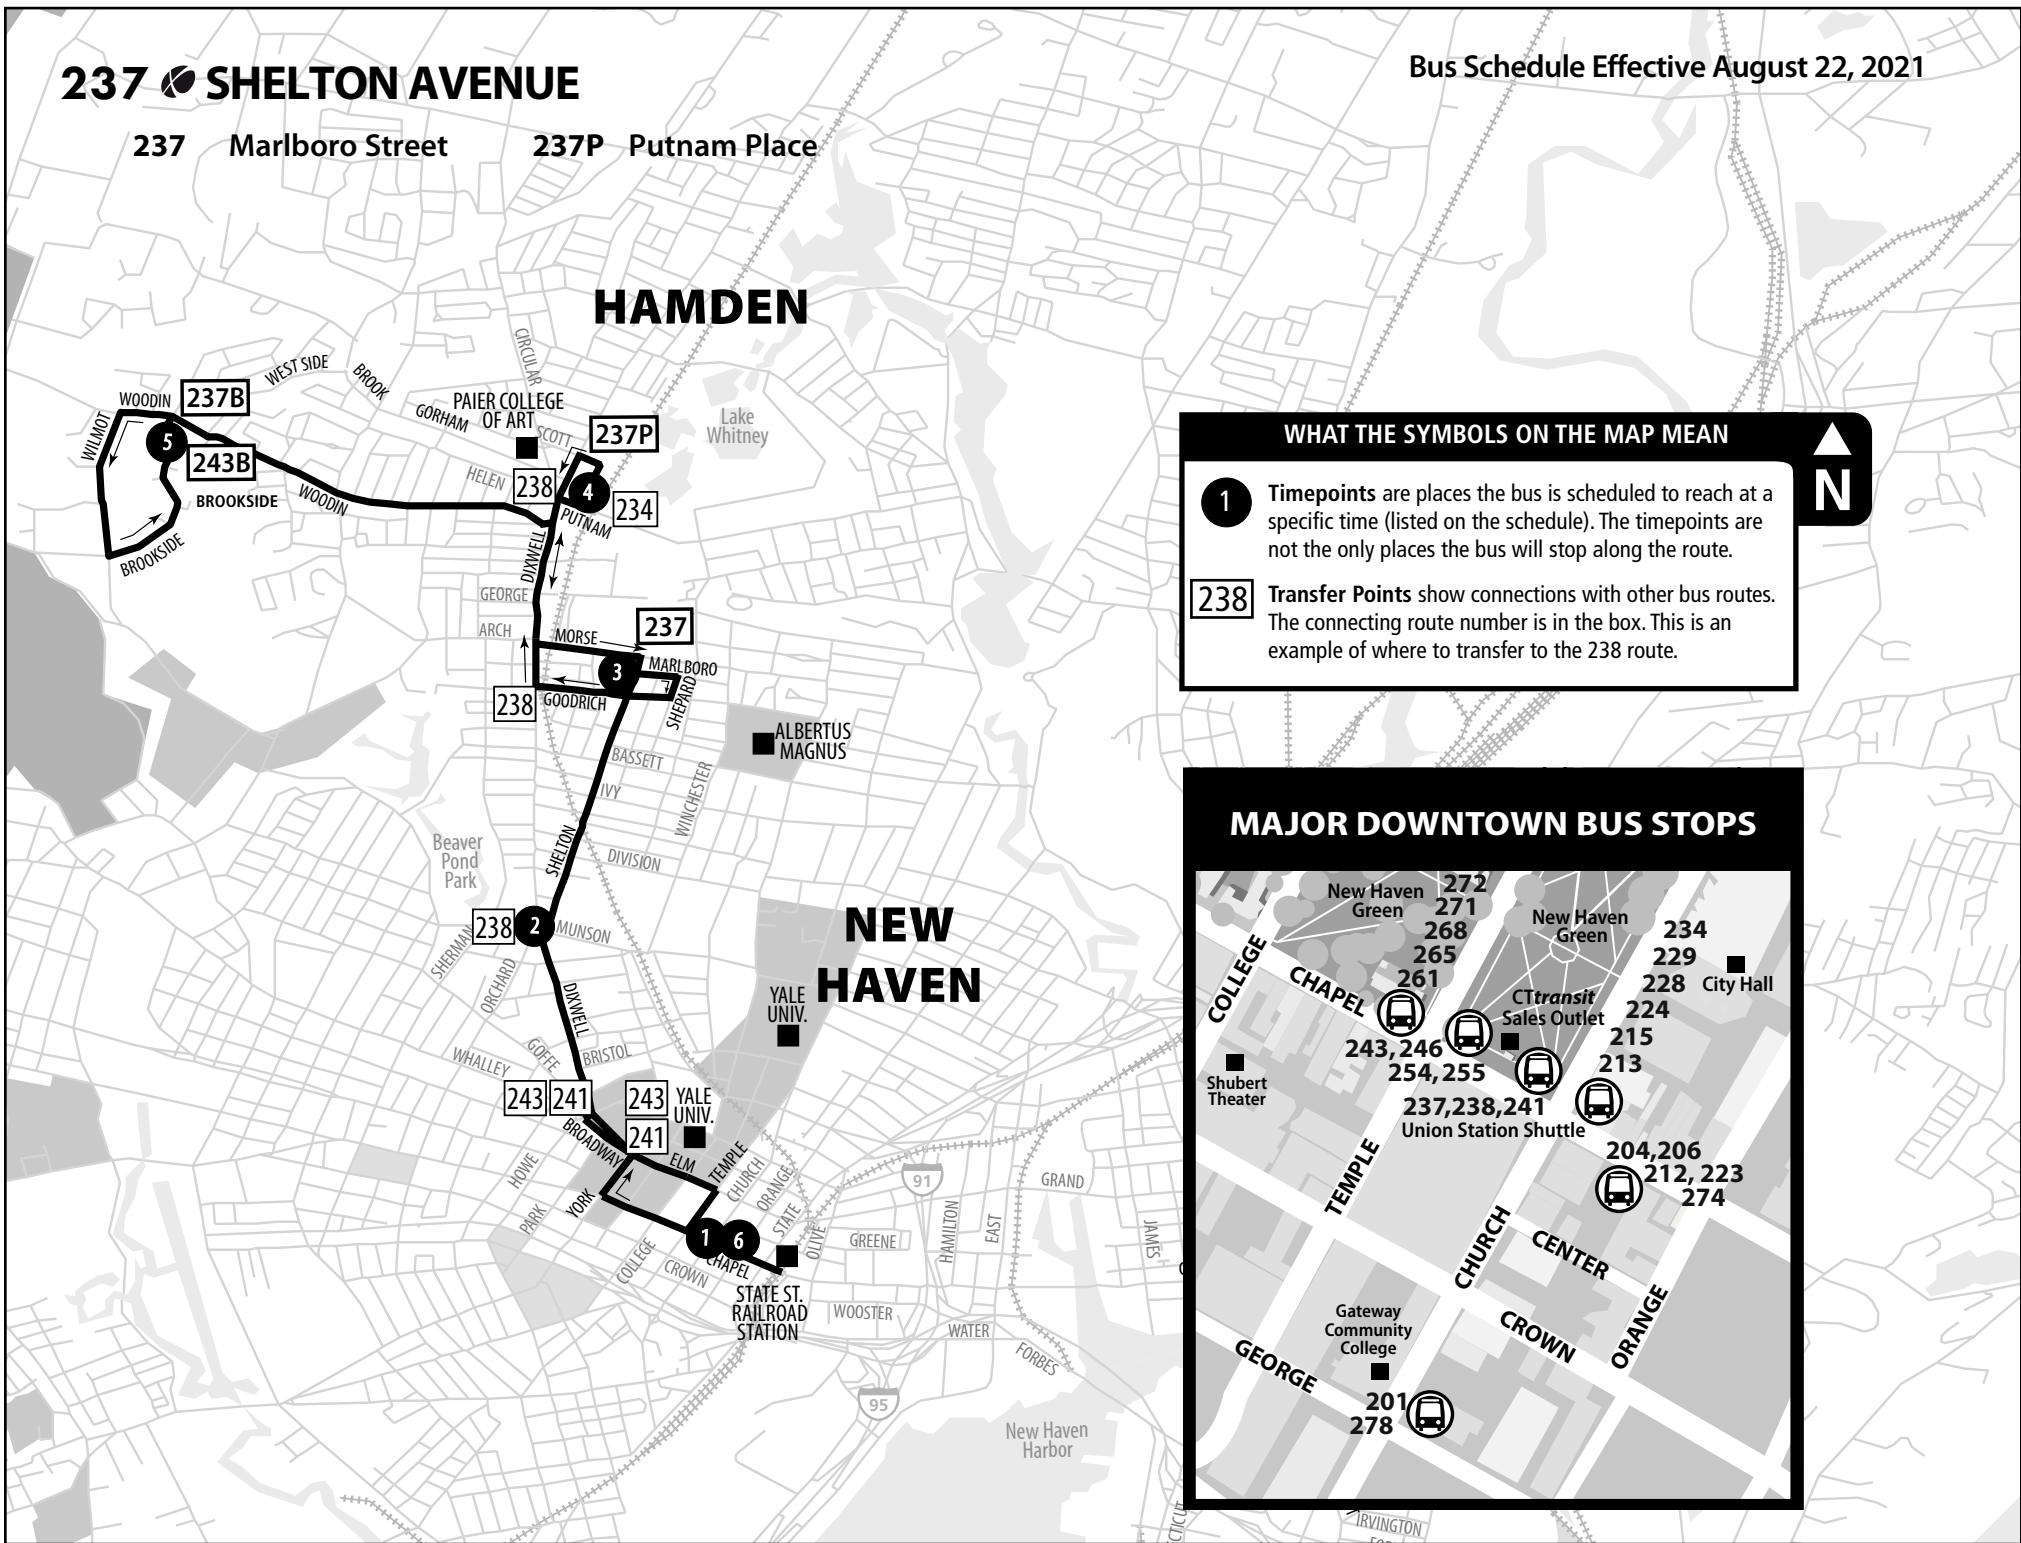

237 SHELTON AVENUE

Bus Schedule Effective August 22, 2021

237 Marlboro Street 237P Putnam Place

HAMDEN

NEW HAVEN

WHAT THE SYMBOLS ON THE MAP MEAN

1 Timepoints are places the bus is scheduled to reach at a specific time (listed on the schedule). The timepoints are not the only places the bus will stop along the route.

238 Transfer Points show connections with other bus routes. The connecting route number is in the box. This is an example of where to transfer to the 238 route.

MAJOR DOWNTOWN BUS STOPS

Map showing major downtown bus stops with route numbers:

- New Haven Green: 272, 271, 268, 265, 261
- CHAPEL: 234, 229, 228, 224, 215, 213
- CTtransit Sales Outlet
- Union Station Shuttle: 243, 246, 254, 255, 237, 238, 241
- City Hall
- Shubert Theater
- 204, 206, 212, 223, 274
- Gateway Community College: 201, 278