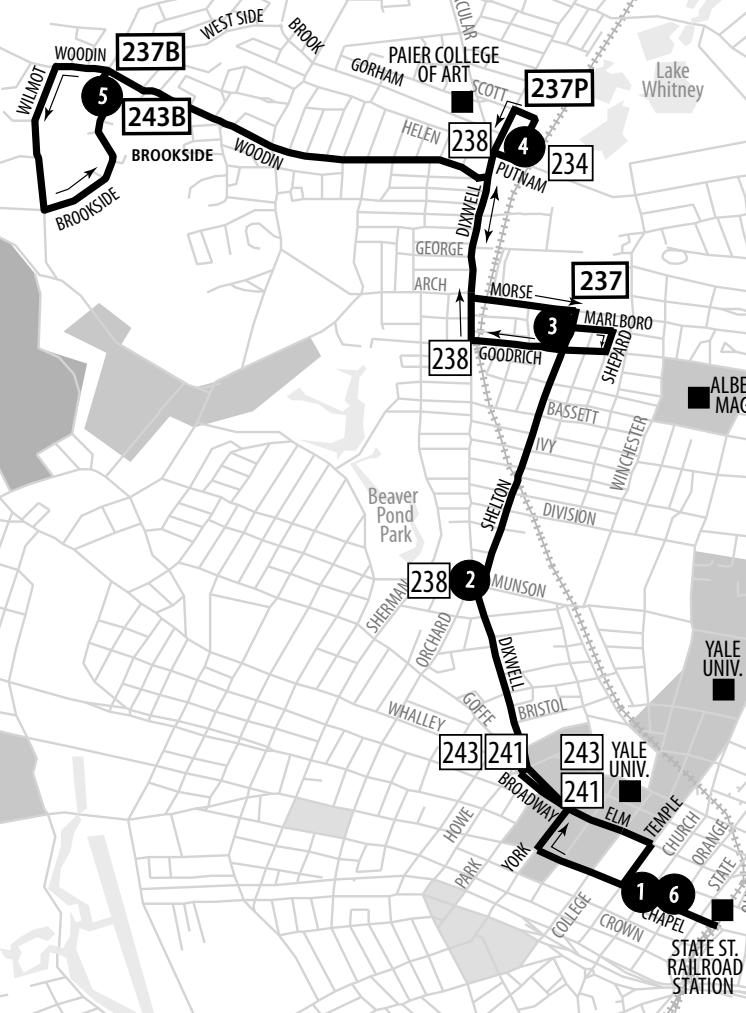

237 SHELTON AVENUE

Bus Schedule Effective August 22, 2021

237 Marlboro Street

237P Putnam Place

HAMDEN

NEW HAVEN

WHAT THE SYMBOLS ON THE MAP MEAN

- 1** Timepoints are places the bus is scheduled to reach at a specific time (listed on the schedule). The timepoints are not the only places the bus will stop along the route.
- 238** Transfer Points show connections with other bus routes. The connecting route number is in the box. This is an example of where to transfer to the 238 route.

MAJOR DOWNTOWN BUS STOPS