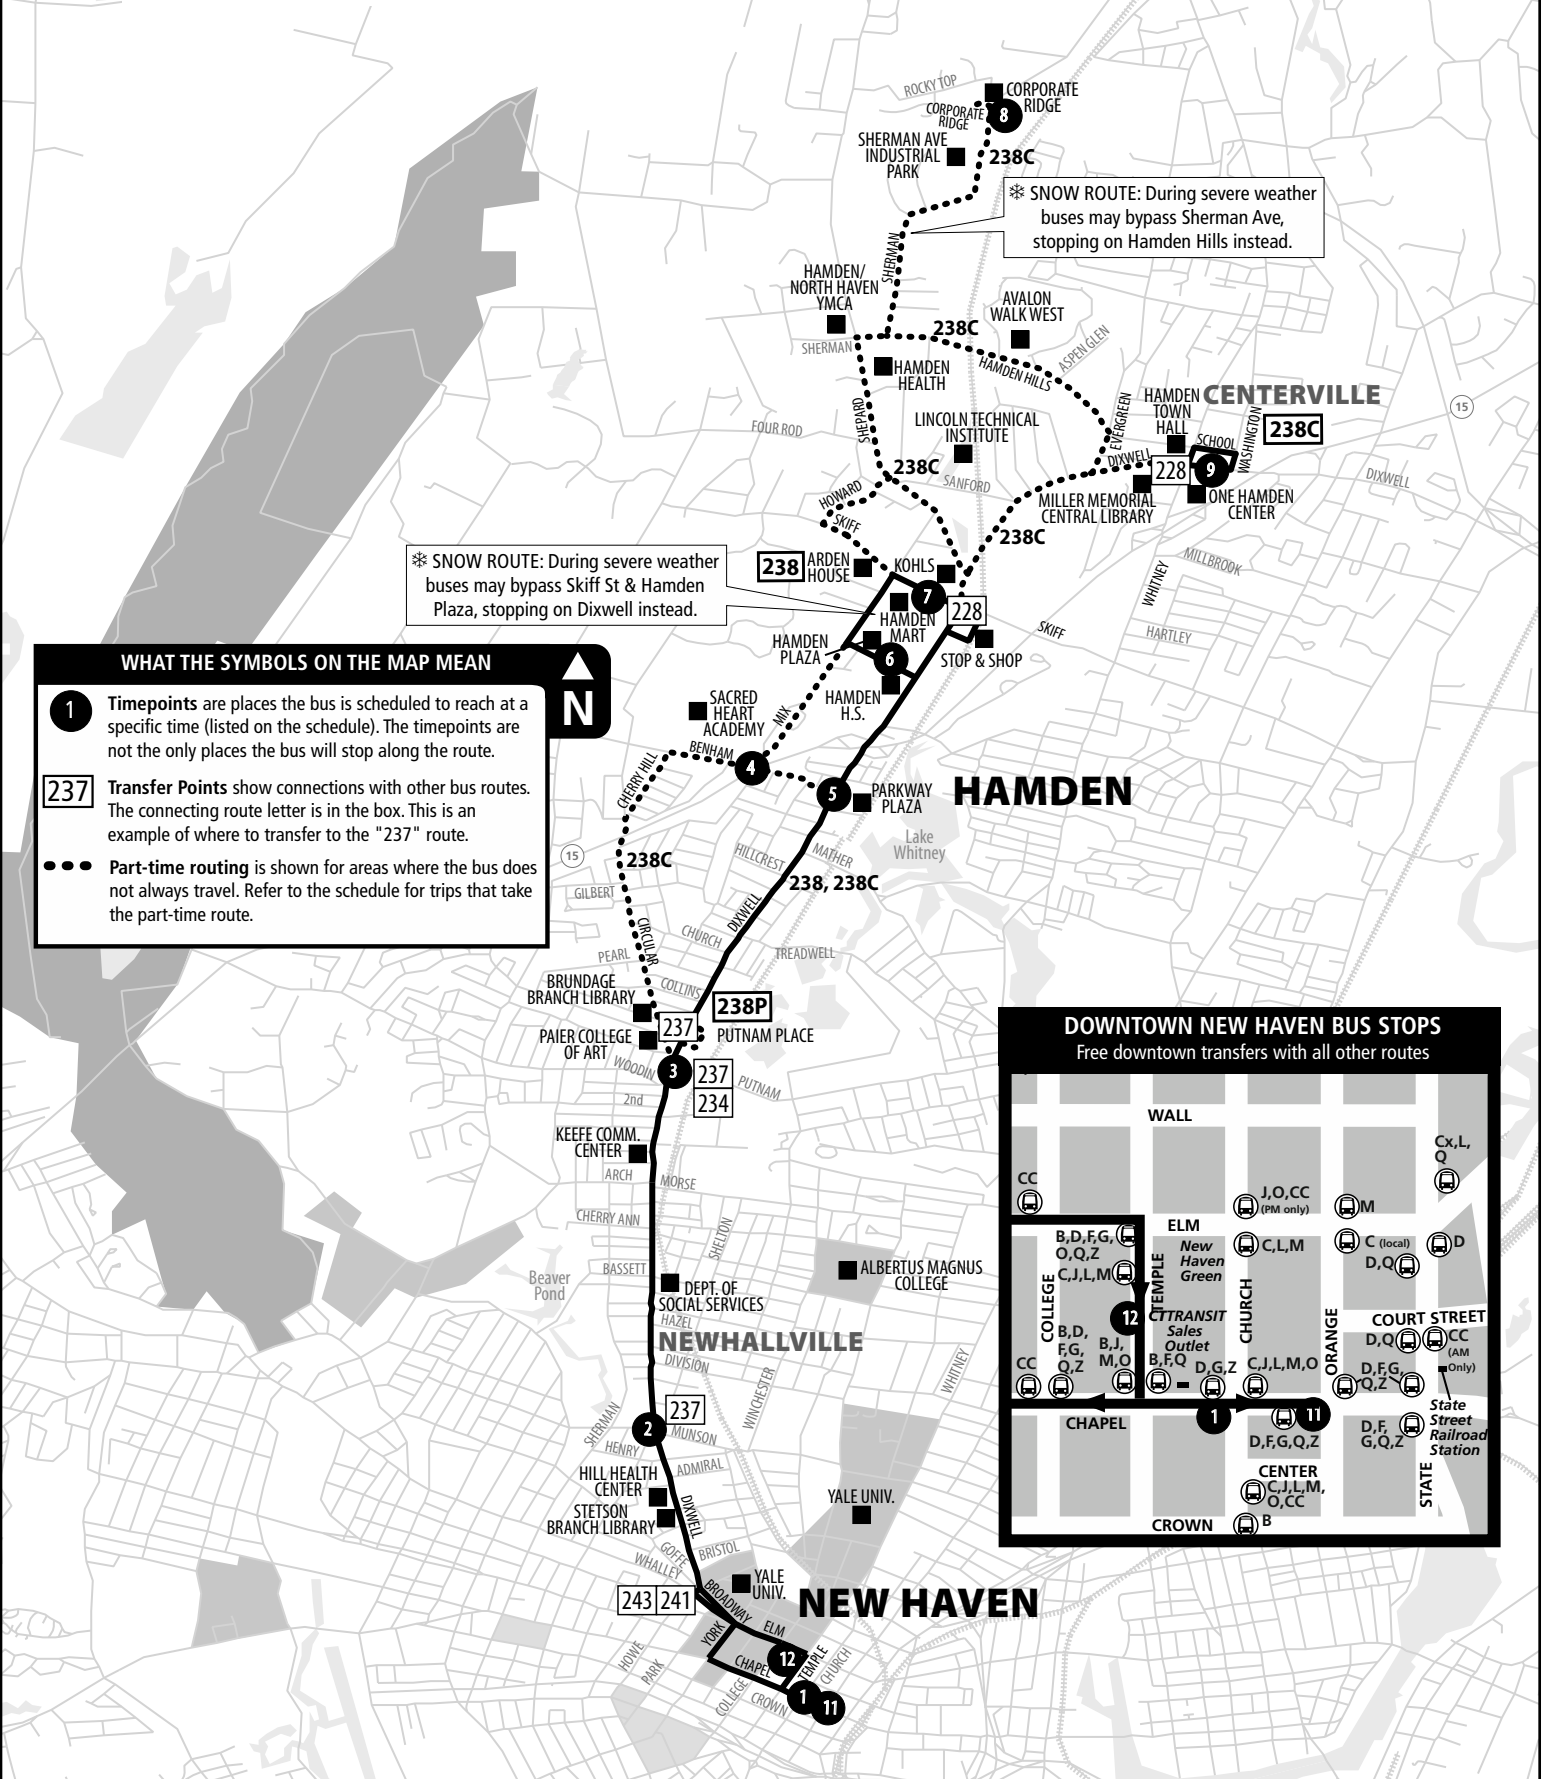

238 DIXWELL AVENUE

Bus Schedule Effective October 8, 2017

- 238 Hamden Plaza
- 238C Centerville
- 238P Putnam Place

* SNOW ROUTE: During severe weather buses may bypass Sherman Ave, stopping on Hamden Hills instead.

* SNOW ROUTE: During severe weather buses may bypass Skiff St & Hamden Plaza, stopping on Dixwell instead.

WHAT THE SYMBOLS ON THE MAP MEAN

1 Timepoints are places the bus is scheduled to reach at a specific time (listed on the schedule). The timepoints are not the only places the bus will stop along the route.

237 Transfer Points show connections with other bus routes. The connecting route letter is in the box. This is an example of where to transfer to the "237" route.

••• Part-time routing is shown for areas where the bus does not always travel. Refer to the schedule for trips that take the part-time route.

DOWNTOWN NEW HAVEN BUS STOPS
Free downtown transfers with all other routes

WALL	CC	J,O,CC (PM only)	Cx,L,Q
ELM	B,D,F,G,O,Q,Z	New Haven Green	C,L,M
TEMPLE	C,J,L,M	CHURCH	C (local), D, Q
COLLEGE	B,D,F,G,O,Q,Z	CITRANSIT Sales Outlet	COURT STREET
CHURCH	B,J,M,O	CHURCH	D,Q,CC (AM Only)
ORANGE	B,F,Q	ORANGE	D,F,G,Q,Z
CHAPEL	CC	CHURCH	D,F,G,Q,Z
CROWN	CC	STATE	State Street Railroad Station
STATE	D,F,G,Q,Z	CENTER	C,J,L,M,O,CC
	CROWN	CHURCH	B