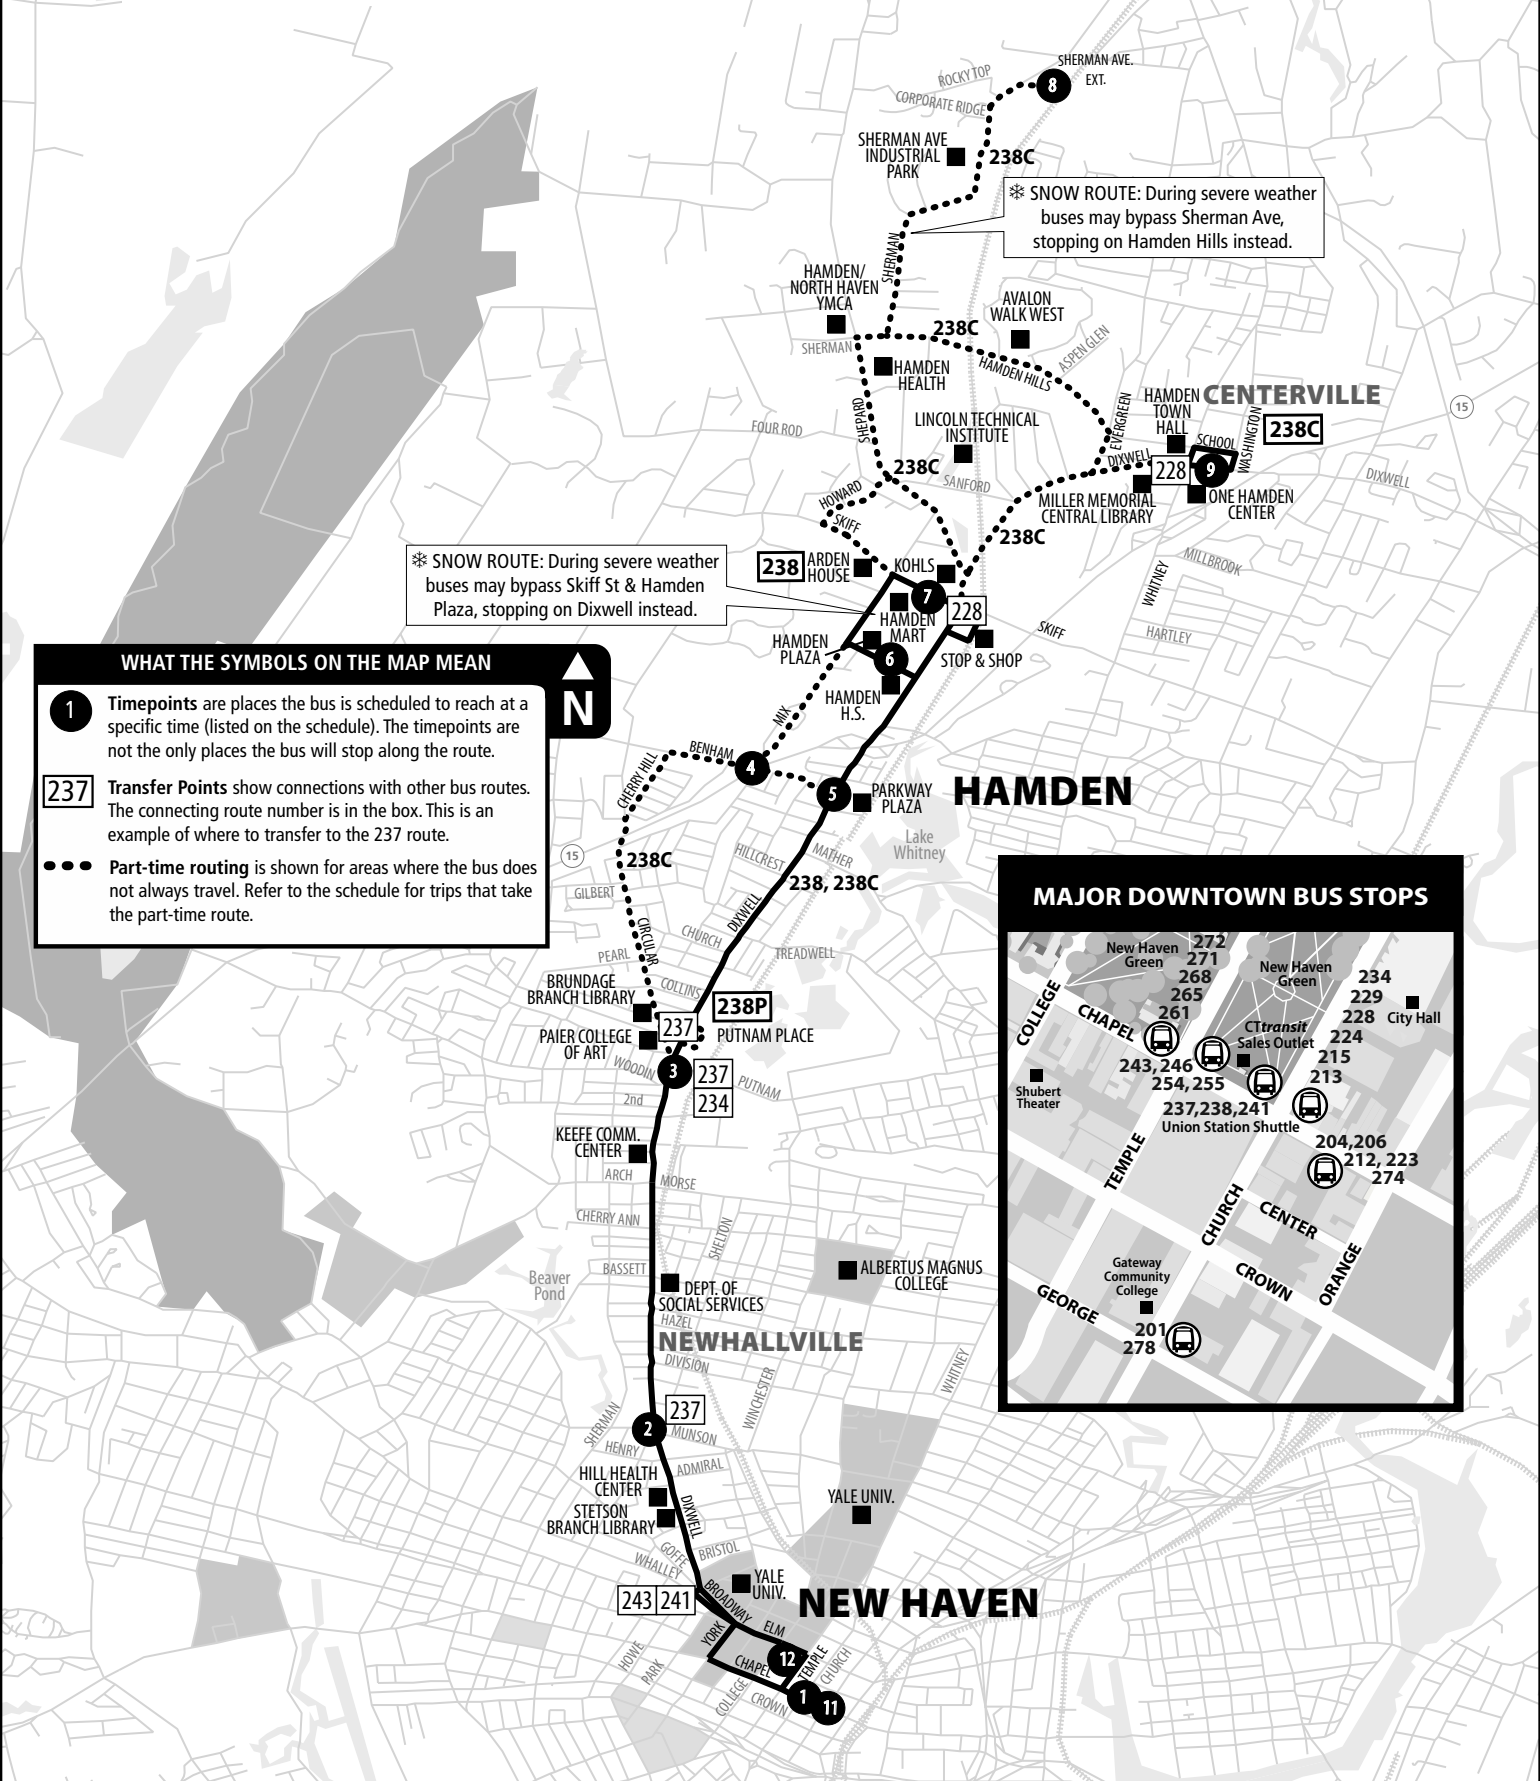

# 238 DIXWELL AVENUE

Bus Schedule Effective March 22, 2020

- 238 Hamden Plaza
- 238C Centerville
- 238P Putnam Place

\* SNOW ROUTE: During severe weather buses may bypass Sherman Ave, stopping on Hamden Hills instead.

\* SNOW ROUTE: During severe weather buses may bypass Skiff St & Hamden Plaza, stopping on Dixwell instead.

**WHAT THE SYMBOLS ON THE MAP MEAN**

**1** Timepoints are places the bus is scheduled to reach at a specific time (listed on the schedule). The timepoints are not the only places the bus will stop along the route.

**237** Transfer Points show connections with other bus routes. The connecting route number is in the box. This is an example of where to transfer to the 237 route.

••• Part-time routing is shown for areas where the bus does not always travel. Refer to the schedule for trips that take the part-time route.

**MAJOR DOWNTOWN BUS STOPS**