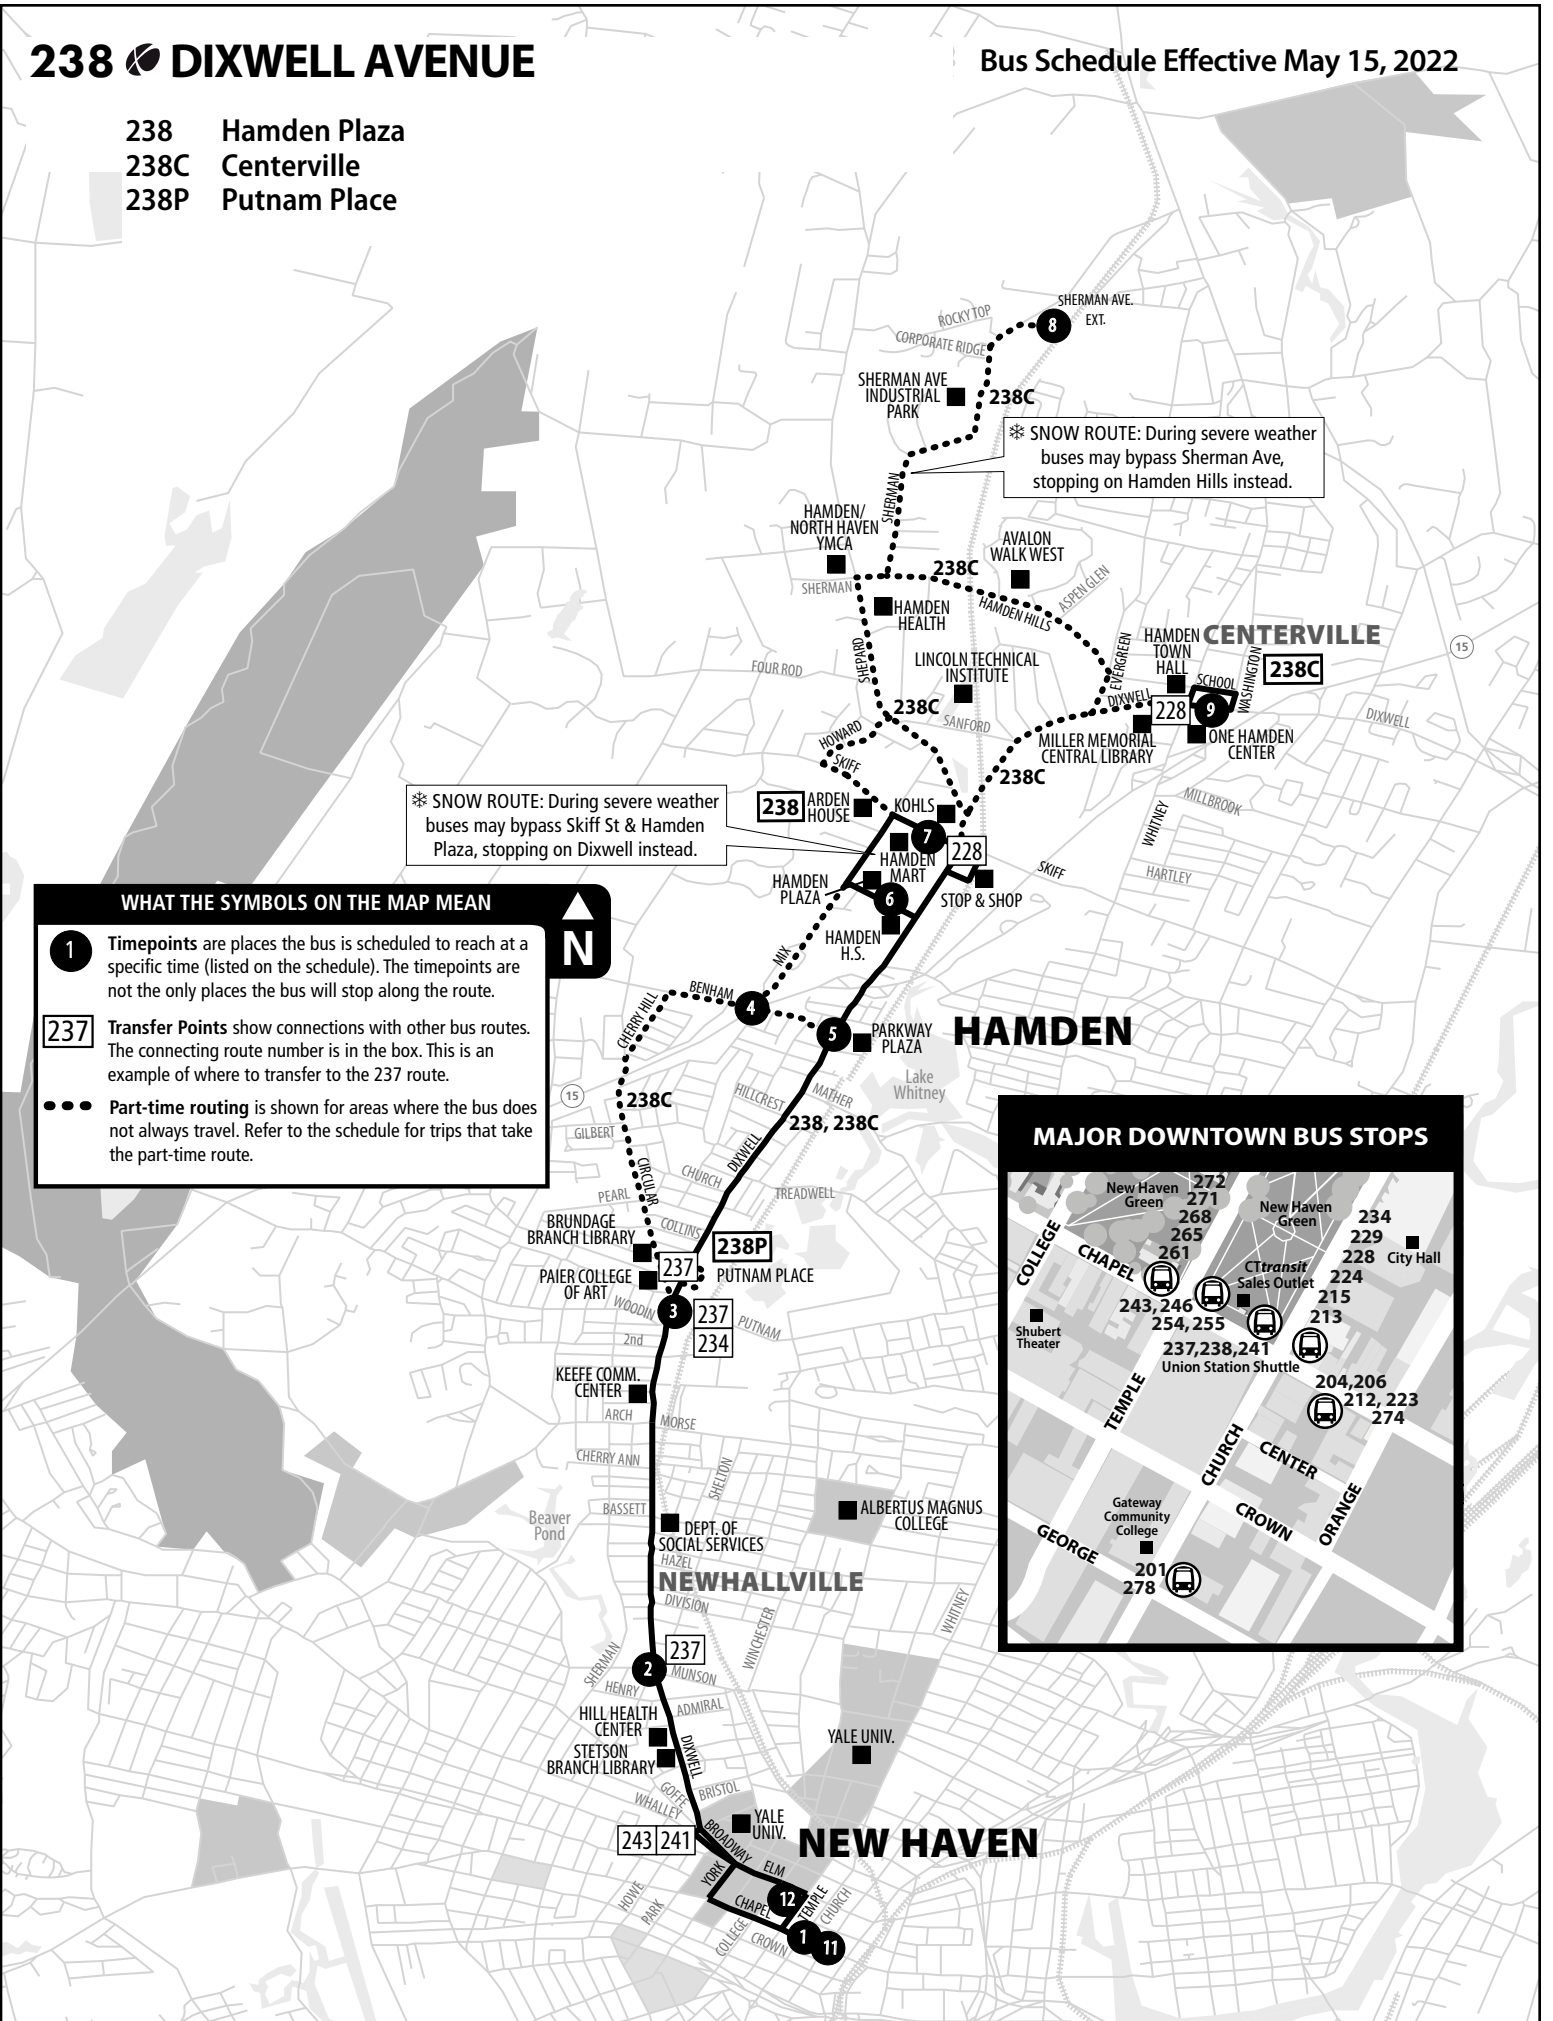

# 238 DIXWELL AVENUE

Bus Schedule Effective May 15, 2022

- 238 Hamden Plaza
- 238C Centerville
- 238P Putnam Place

\* SNOW ROUTE: During severe weather buses may bypass Sherman Ave, stopping on Hamden Hills instead.

\* SNOW ROUTE: During severe weather buses may bypass Skiff St & Hamden Plaza, stopping on Dixwell instead.

**WHAT THE SYMBOLS ON THE MAP MEAN**

**1** Timepoints are places the bus is scheduled to reach at a specific time (listed on the schedule). The timepoints are not the only places the bus will stop along the route.

**237** Transfer Points show connections with other bus routes. The connecting route number is in the box. This is an example of where to transfer to the 237 route.

••• Part-time routing is shown for areas where the bus does not always travel. Refer to the schedule for trips that take the part-time route.

**MAJOR DOWNTOWN BUS STOPS**