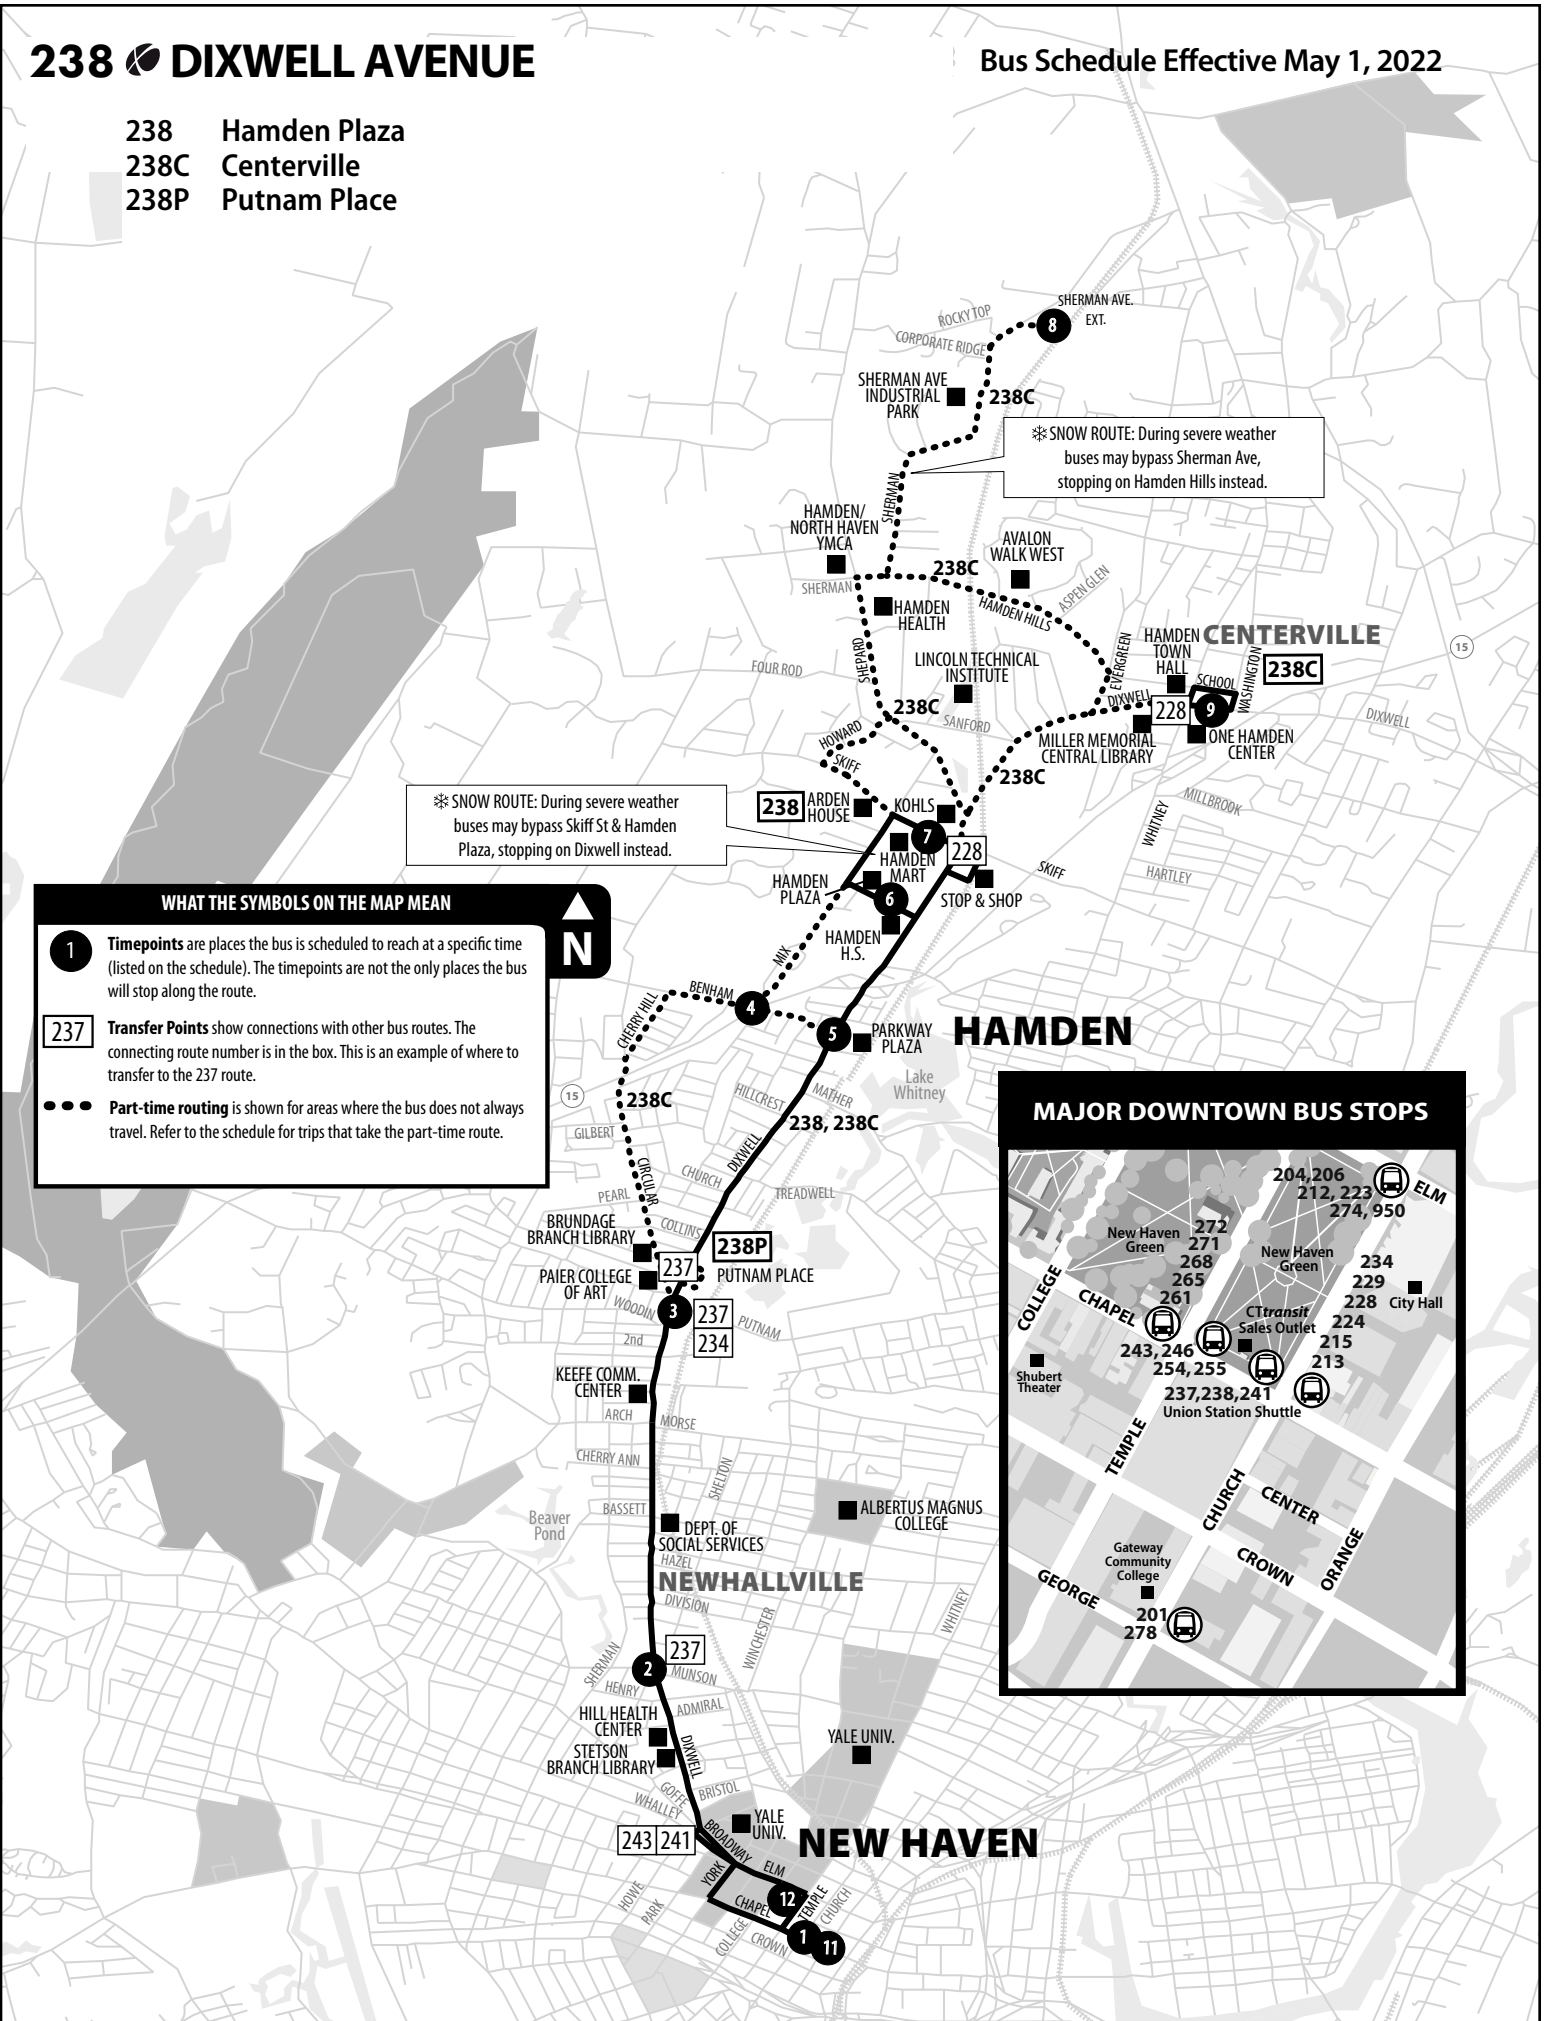

238 DIXWELL AVENUE

Bus Schedule Effective May 1, 2022

- 238 Hamden Plaza
- 238C Centerville
- 238P Putnam Place

*SNOW ROUTE: During severe weather buses may bypass Skiff St & Hamden Plaza, stopping on Dixwell instead.

*SNOW ROUTE: During severe weather buses may bypass Sherman Ave, stopping on Hamden Hills instead.

WHAT THE SYMBOLS ON THE MAP MEAN

- 1** Timepoints are places the bus is scheduled to reach at a specific time (listed on the schedule). The timepoints are not the only places the bus will stop along the route.
- 237** Transfer Points show connections with other bus routes. The connecting route number is in the box. This is an example of where to transfer to the 237 route.
- Part-time routing is shown for areas where the bus does not always travel. Refer to the schedule for trips that take the part-time route.

MAJOR DOWNTOWN BUS STOPS