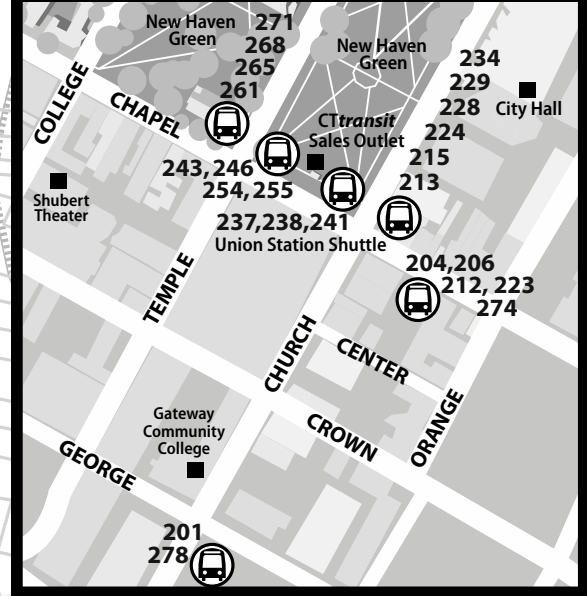

241 GOFFE STREET

241 West Hills

Bus Schedule Effective October 8, 2017

MAJOR DOWNTOWN BUS STOPS

WHAT THE SYMBOLS ON THE MAP MEAN

- 1** Timepoints are places the bus is scheduled to reach at a specific time (listed on the schedule). The timepoints are not the only places the bus will stop along the route.
- 243** Transfer Points show connections with other bus routes. The connecting route number is in the box. This is an example of where to transfer to the 243 route.
-  Snow Route

NEW HAVEN

243 238 237