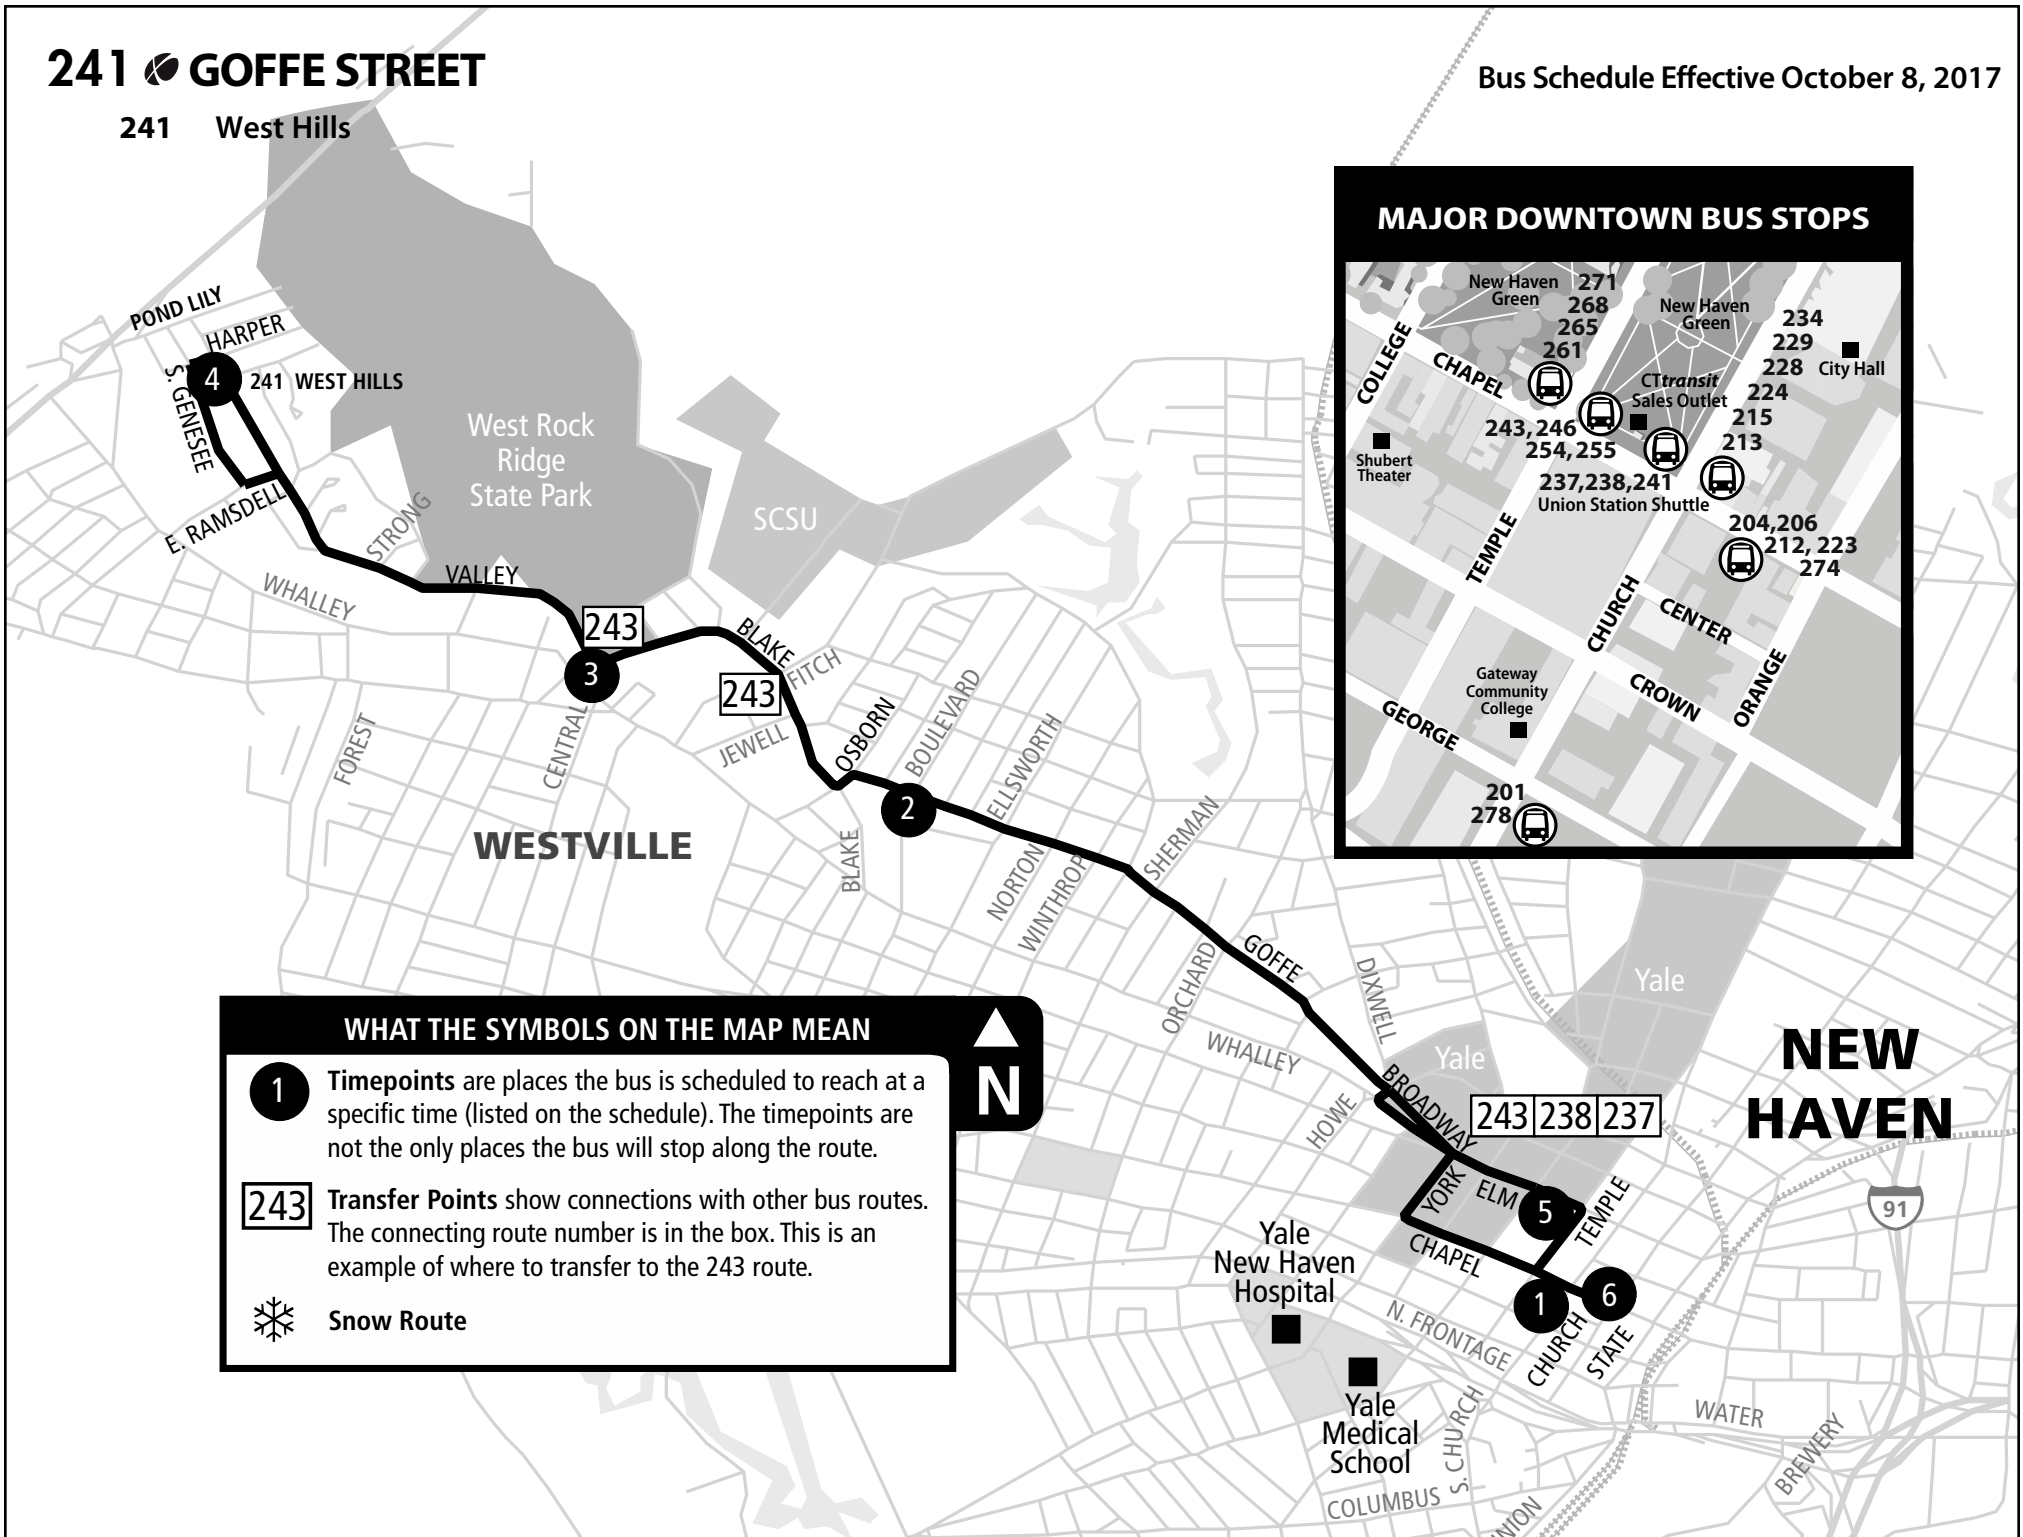

241 GOFFE STREET

241 West Hills

Bus Schedule Effective October 8, 2017

MAJOR DOWNTOWN BUS STOPS

WHAT THE SYMBOLS ON THE MAP MEAN

- 1** Timepoints are places the bus is scheduled to reach at a specific time (listed on the schedule). The timepoints are not the only places the bus will stop along the route.
- 243** Transfer Points show connections with other bus routes. The connecting route number is in the box. This is an example of where to transfer to the 243 route.
-  Snow Route

NEW HAVEN

243 238 237