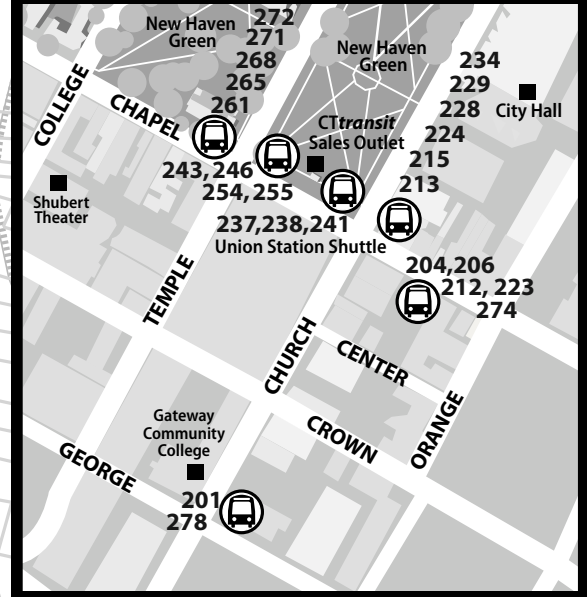

# 241 GOFFE STREET

241 West Hills

Bus Schedule Effective August 22, 2021

## MAJOR DOWNTOWN BUS STOPS

**WHAT THE SYMBOLS ON THE MAP MEAN**

**1** Timepoints are places the bus is scheduled to reach at a specific time (listed on the schedule). The timepoints are not the only places the bus will stop along the route.

**243** Transfer Points show connections with other bus routes. The connecting route number is in the box. This is an example of where to transfer to the 243 route.

# NEW HAVEN