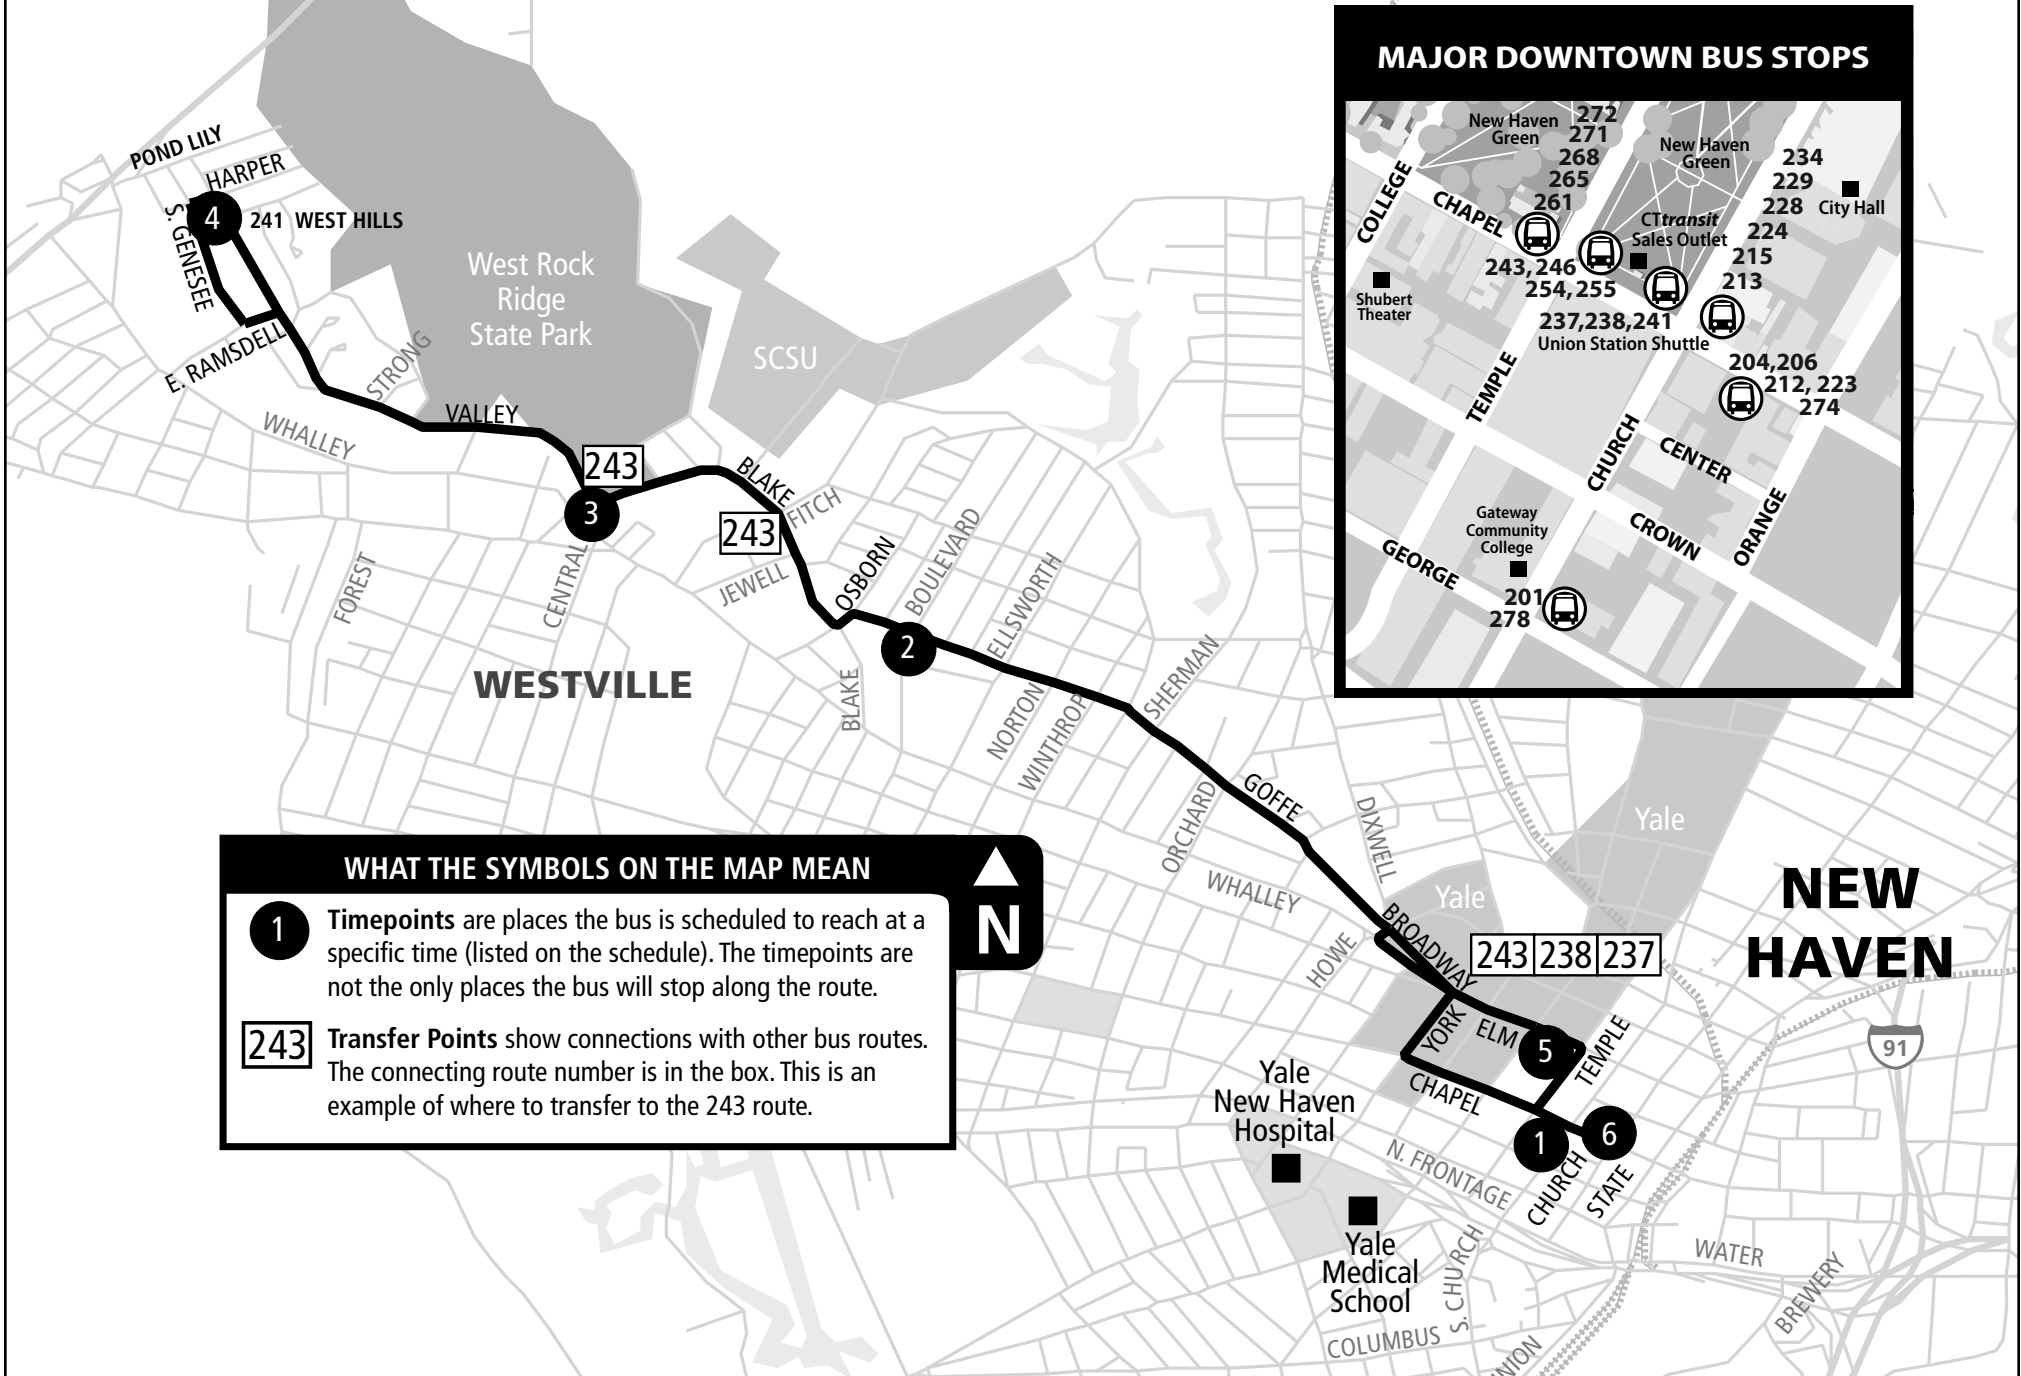

# 241 GOFFE STREET

241 West Hills

Bus Schedule Effective August 22, 2021

## MAJOR DOWNTOWN BUS STOPS

**WHAT THE SYMBOLS ON THE MAP MEAN**

**1** Timepoints are places the bus is scheduled to reach at a specific time (listed on the schedule). The timepoints are not the only places the bus will stop along the route.

**243** Transfer Points show connections with other bus routes. The connecting route number is in the box. This is an example of where to transfer to the 243 route.

# NEW HAVEN