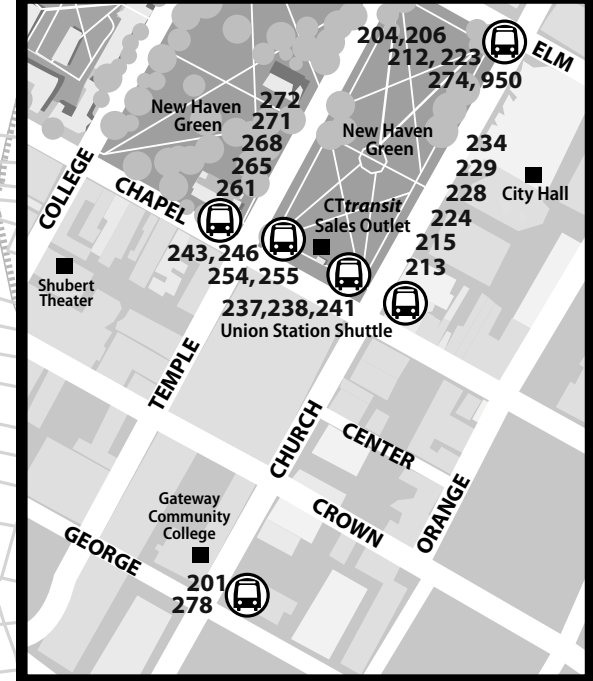

241 GOFFE STREET

241 West Hills

Bus Schedule Effective August 22, 2021

MAJOR DOWNTOWN BUS STOPS

WHAT THE SYMBOLS ON THE MAP MEAN

- 1** **Timepoints** are places the bus is scheduled to reach at a specific time (listed on the schedule). The timepoints are not the only places the bus will stop along the route.
- 243** **Transfer Points** show connections with other bus routes. The connecting route number is in the box. This is an example of where to transfer to the 243 route.

NEW HAVEN