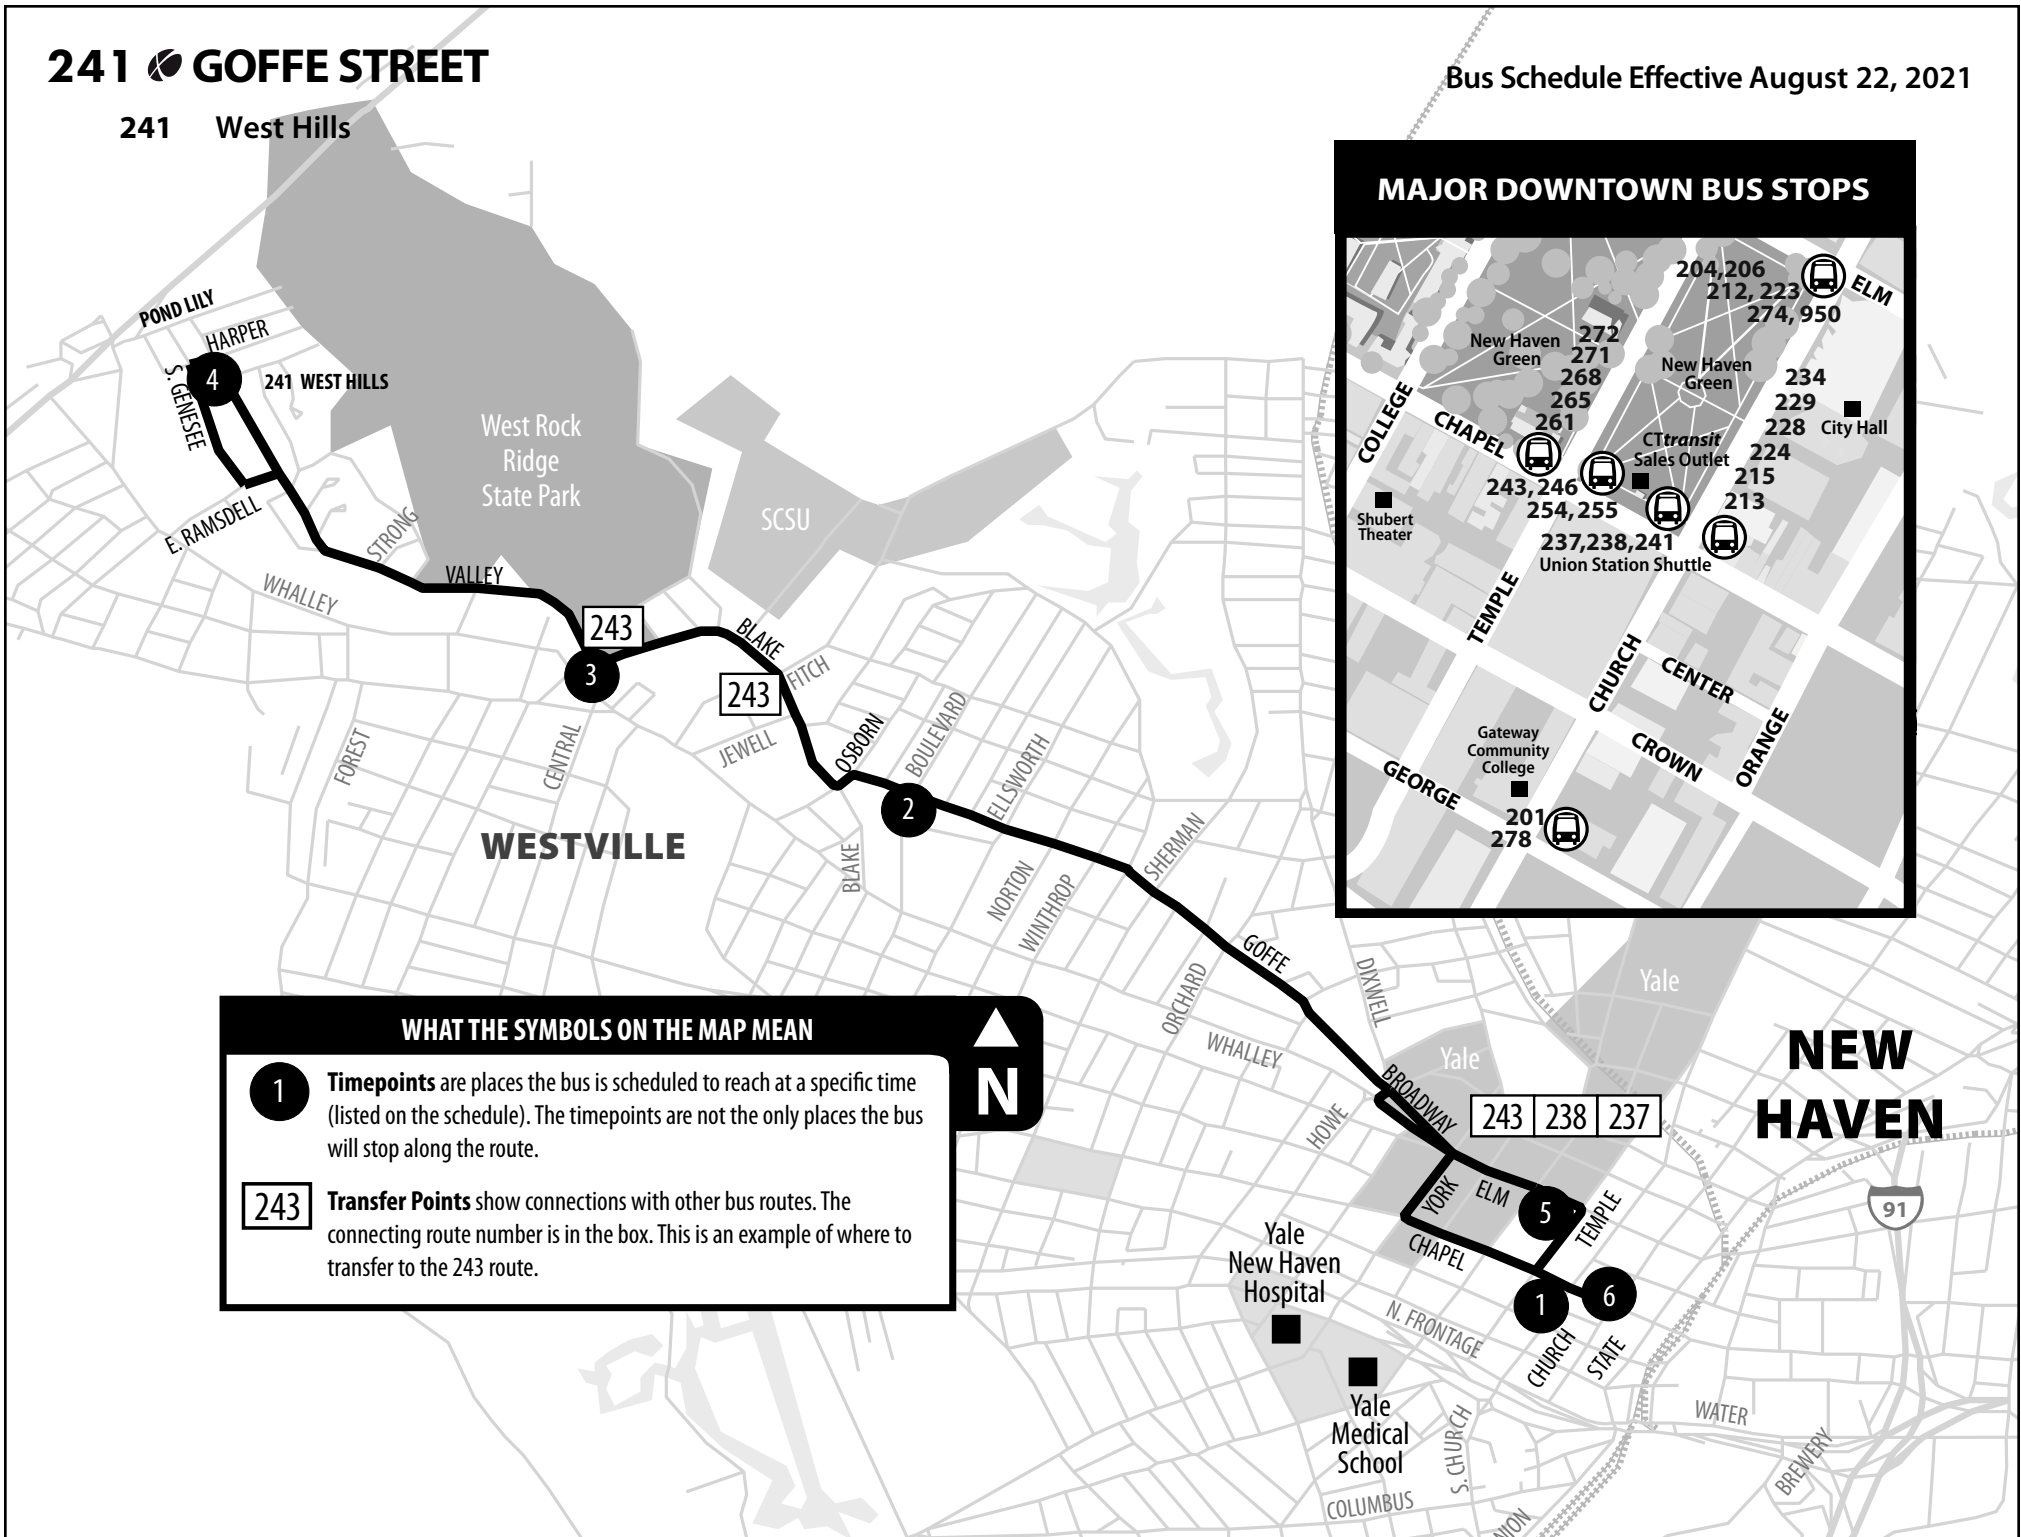

241 GOFFE STREET

241 West Hills

Bus Schedule Effective August 22, 2021

MAJOR DOWNTOWN BUS STOPS

WHAT THE SYMBOLS ON THE MAP MEAN

- 1** **Timepoints** are places the bus is scheduled to reach at a specific time (listed on the schedule). The timepoints are not the only places the bus will stop along the route.
- 243** **Transfer Points** show connections with other bus routes. The connecting route number is in the box. This is an example of where to transfer to the 243 route.

NEW HAVEN