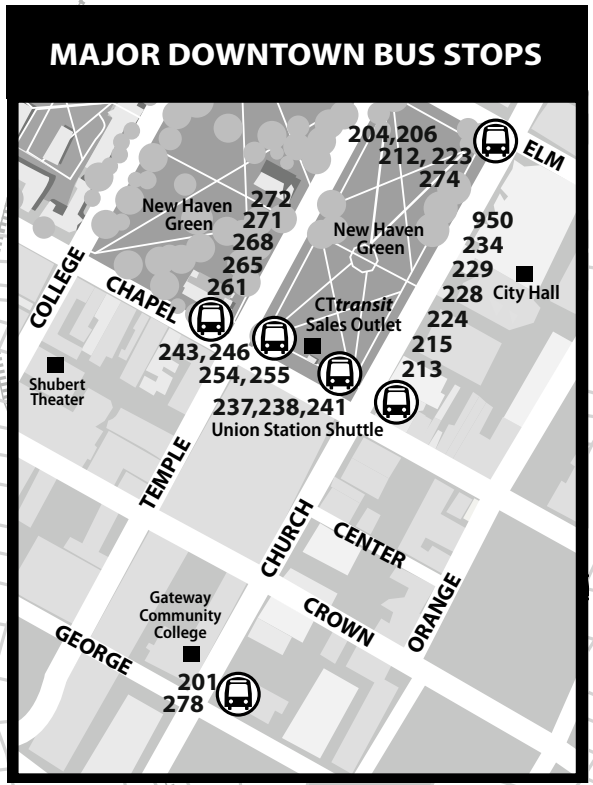

# 241 GOFFE STREET

241 West Hills

Bus Schedule Updated July 2023

**WHAT THE SYMBOLS ON THE MAP MEAN**

**1** **Timepoints** are places the bus is scheduled to reach at a specific time (listed on the schedule). The timepoints are not the only places the bus will stop along the route.

**243** **Transfer Points** show connections with other bus routes. The connecting route number is in the box. This is an example of where to transfer to the 243 route.

**N**