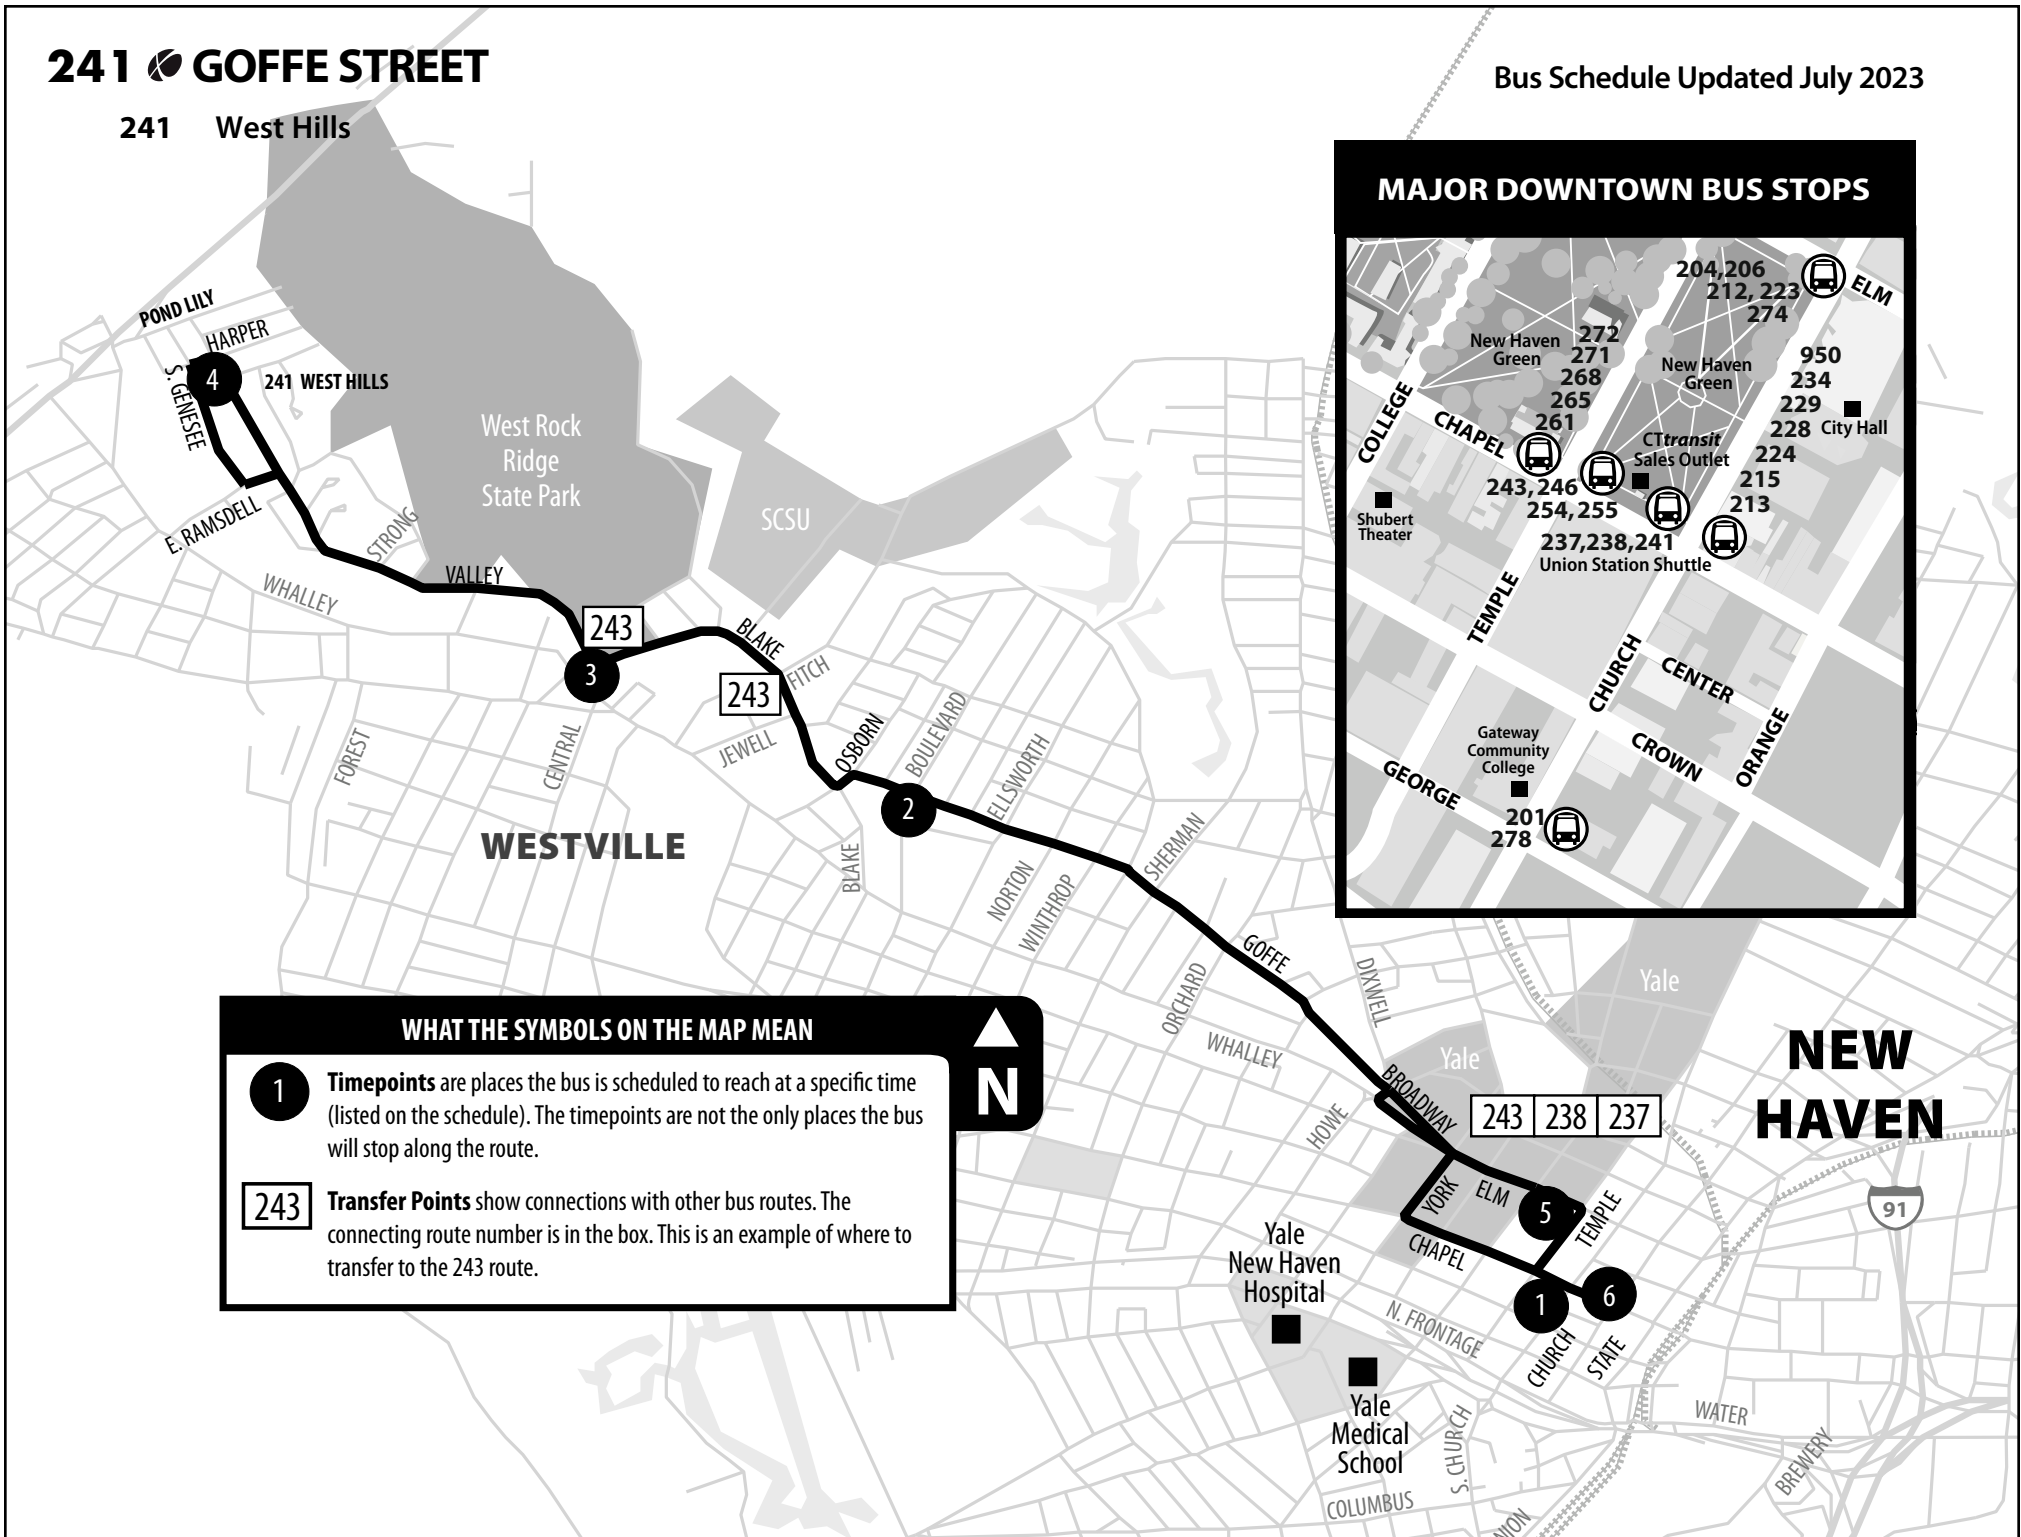

# 241 GOFFE STREET

241 West Hills

Bus Schedule Updated July 2023

**WHAT THE SYMBOLS ON THE MAP MEAN**

**1** **Timepoints** are places the bus is scheduled to reach at a specific time (listed on the schedule). The timepoints are not the only places the bus will stop along the route.

**243** **Transfer Points** show connections with other bus routes. The connecting route number is in the box. This is an example of where to transfer to the 243 route.

**N**