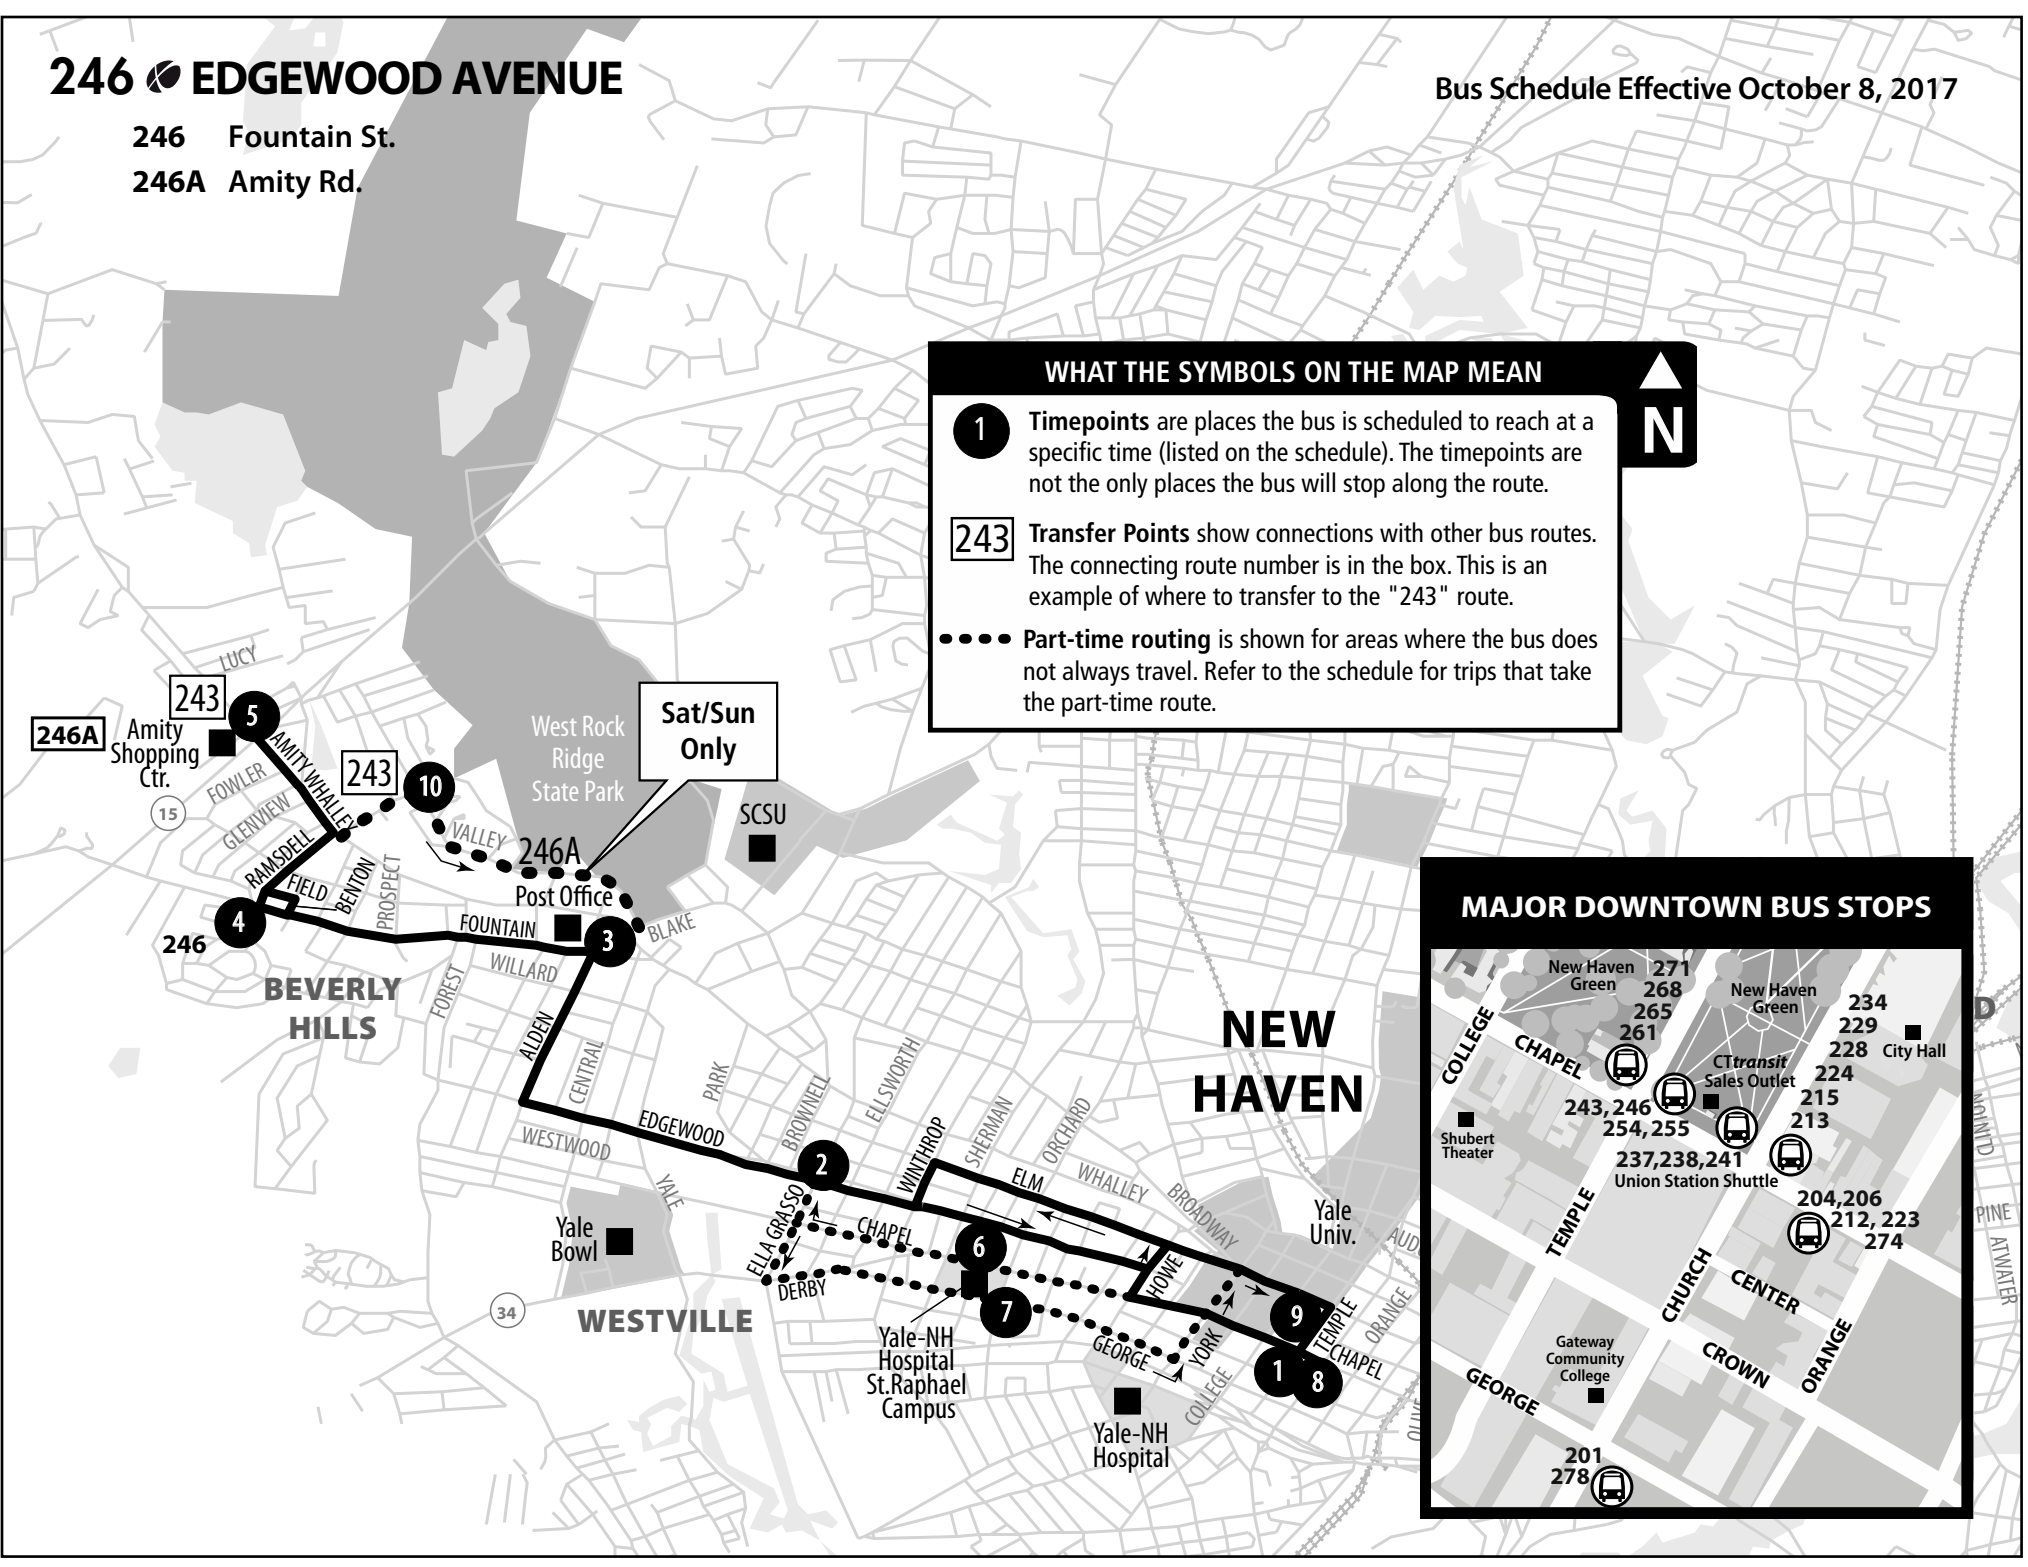

246 EDGEWOOD AVENUE

246 Fountain St.
246A Amity Rd.

Bus Schedule Effective October 8, 2017

WHAT THE SYMBOLS ON THE MAP MEAN

- 1** Timepoints are places the bus is scheduled to reach at a specific time (listed on the schedule). The timepoints are not the only places the bus will stop along the route.
- 243** Transfer Points show connections with other bus routes. The connecting route number is in the box. This is an example of where to transfer to the "243" route.
- Part-time routing is shown for areas where the bus does not always travel. Refer to the schedule for trips that take the part-time route.

MAJOR DOWNTOWN BUS STOPS