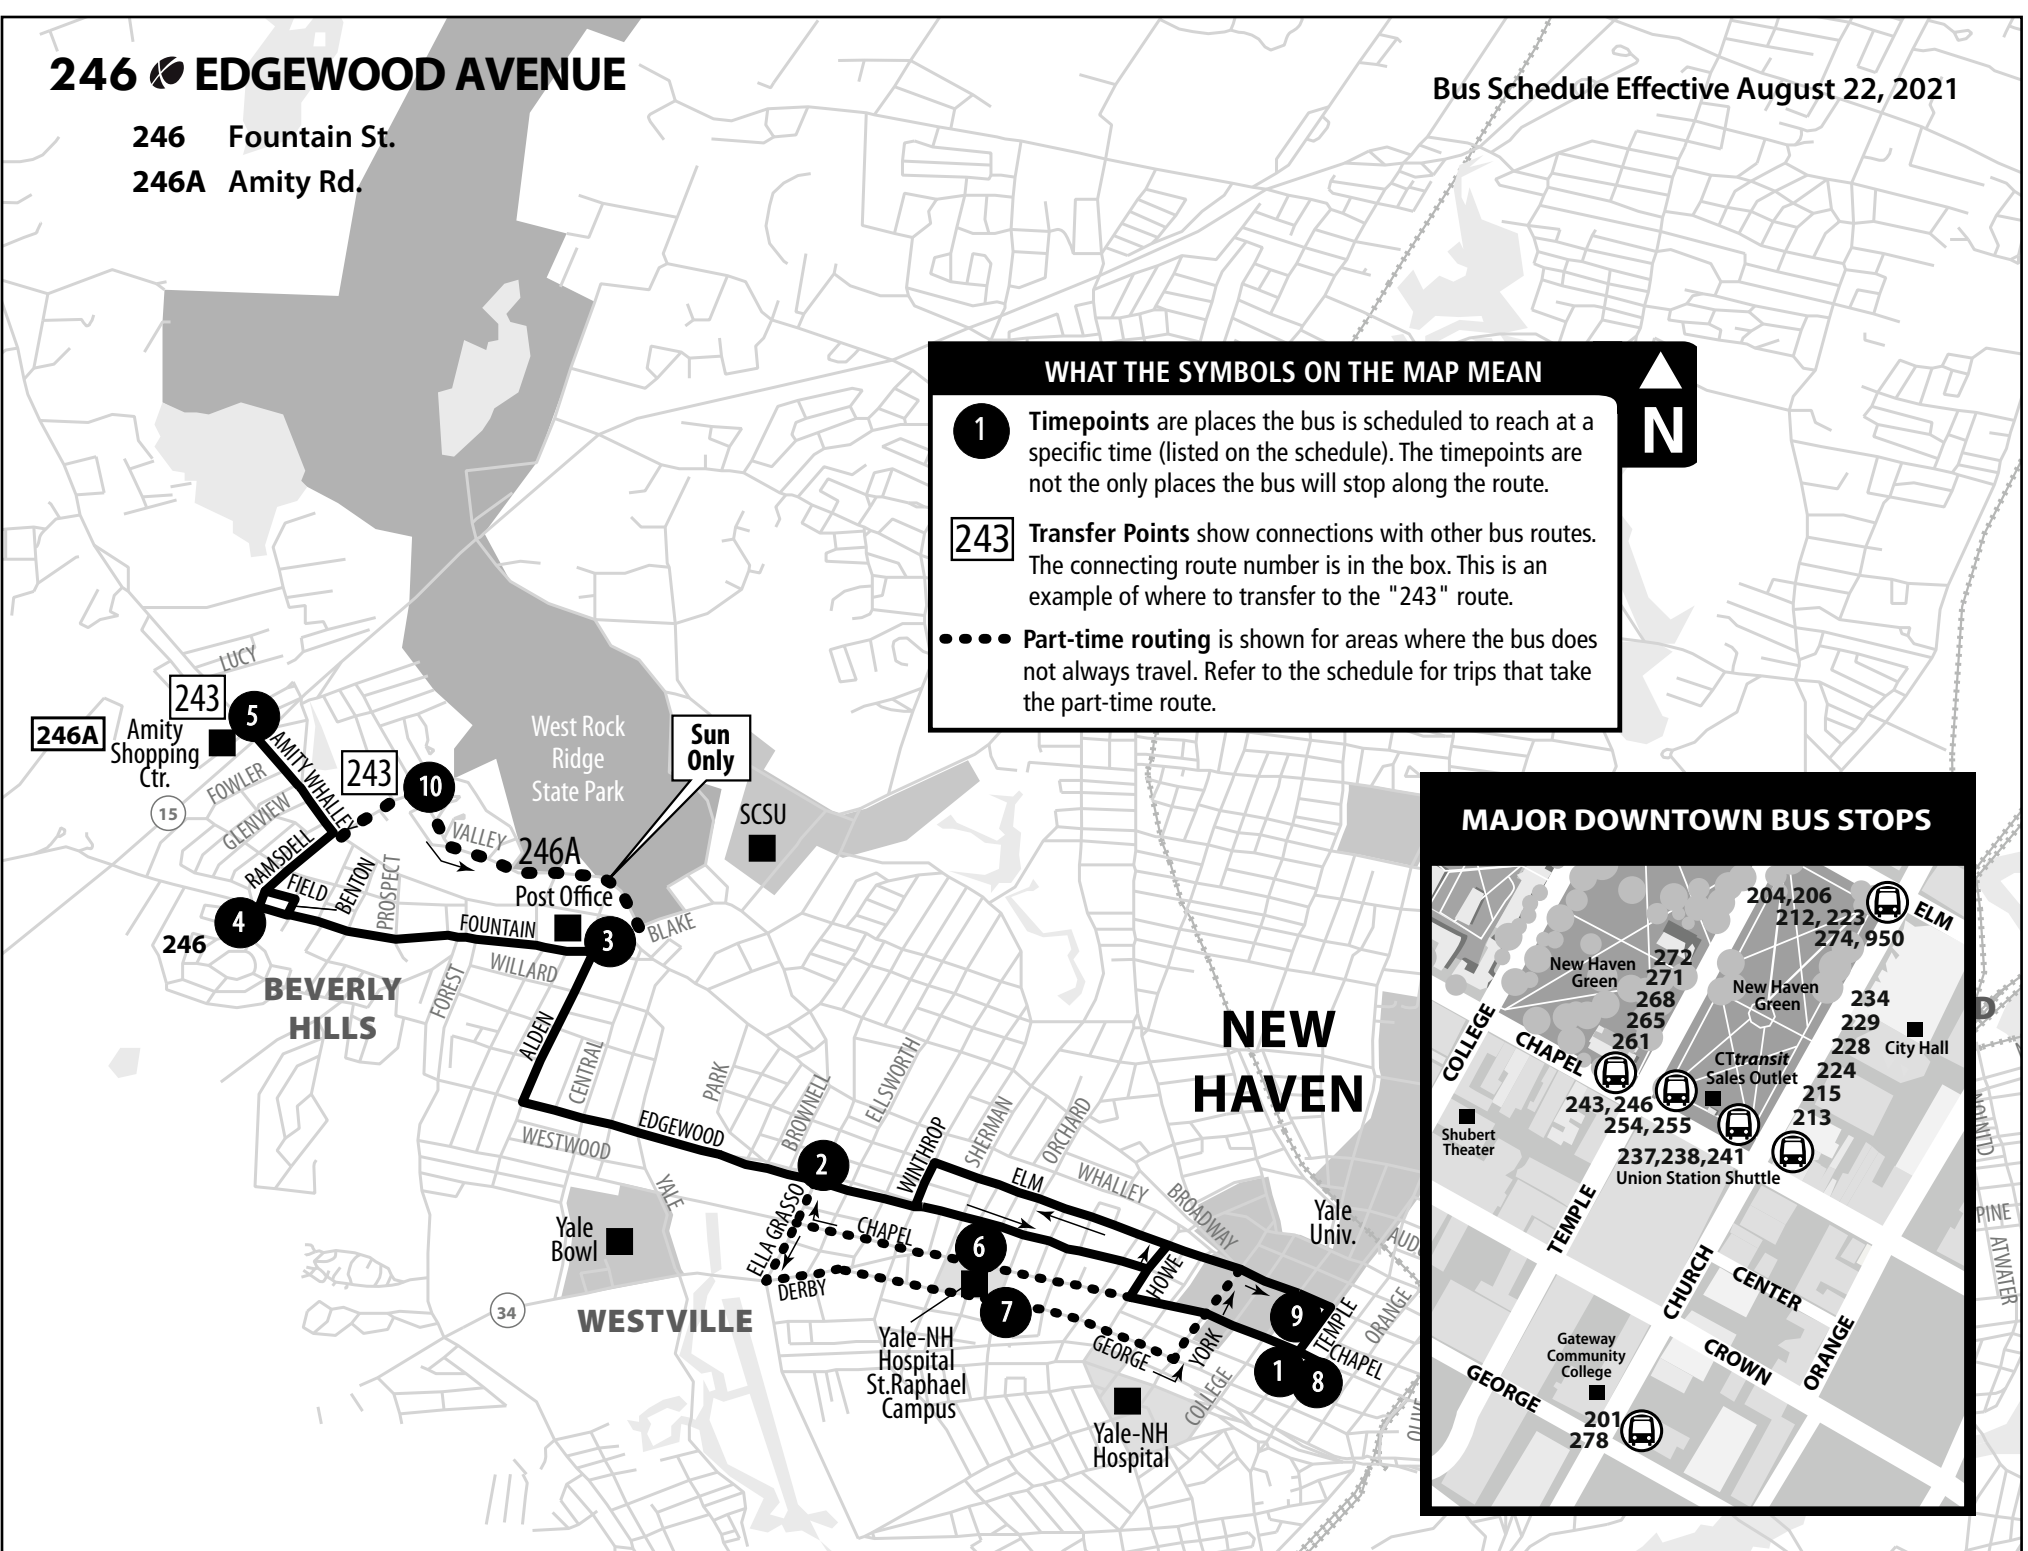

246 EDGWOOD AVENUE

246 Fountain St.
246A Amity Rd.

Bus Schedule Effective August 22, 2021

WHAT THE SYMBOLS ON THE MAP MEAN

1 Timepoints are places the bus is scheduled to reach at a specific time (listed on the schedule). The timepoints are not the only places the bus will stop along the route.

243 Transfer Points show connections with other bus routes. The connecting route number is in the box. This is an example of where to transfer to the "243" route.

..... Part-time routing is shown for areas where the bus does not always travel. Refer to the schedule for trips that take the part-time route.

MAJOR DOWNTOWN BUS STOPS