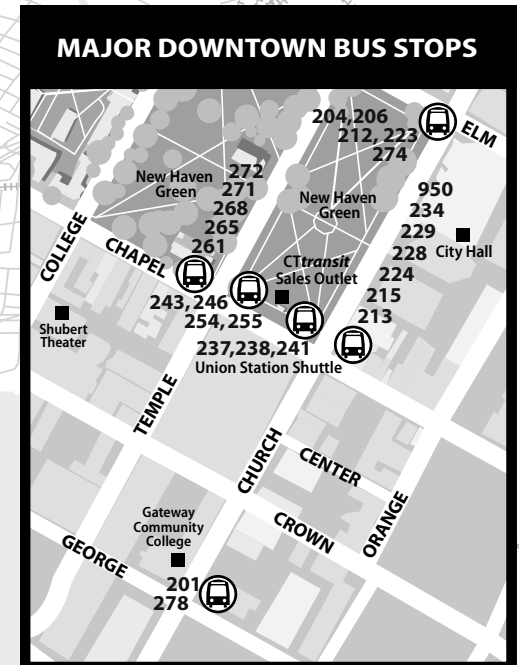

# 265 CONGRESS AVENUE

Bus Schedule Effective July 16, 2023

- 265B Bull Hill Lane
- 265R Bayshore via Jones Hill Rd
- 265S Savin Rock
- 265 West Haven Center

❄️ **SNOW ROUTE:** During severe weather buses may operate via Alling Crossing & Island Lane bypassing Frontage & Morgan.

### WHAT THE SYMBOLS ON THE MAP MEAN

- 1** Timepoints are places the bus is scheduled to reach at a specific time (listed on the schedule). The timepoints are not the only places the bus will stop along the route.
- 271** Transfer Points show connections with other bus routes. The connecting route number is in the box. This is an example of where to transfer to the 271 route.
- Part-time routing is shown for areas where the bus does not always travel. Refer to the schedule for trips that take the part-time route.
- P** Park & Ride Lots offer free parking.
- ❄️ Snow Route