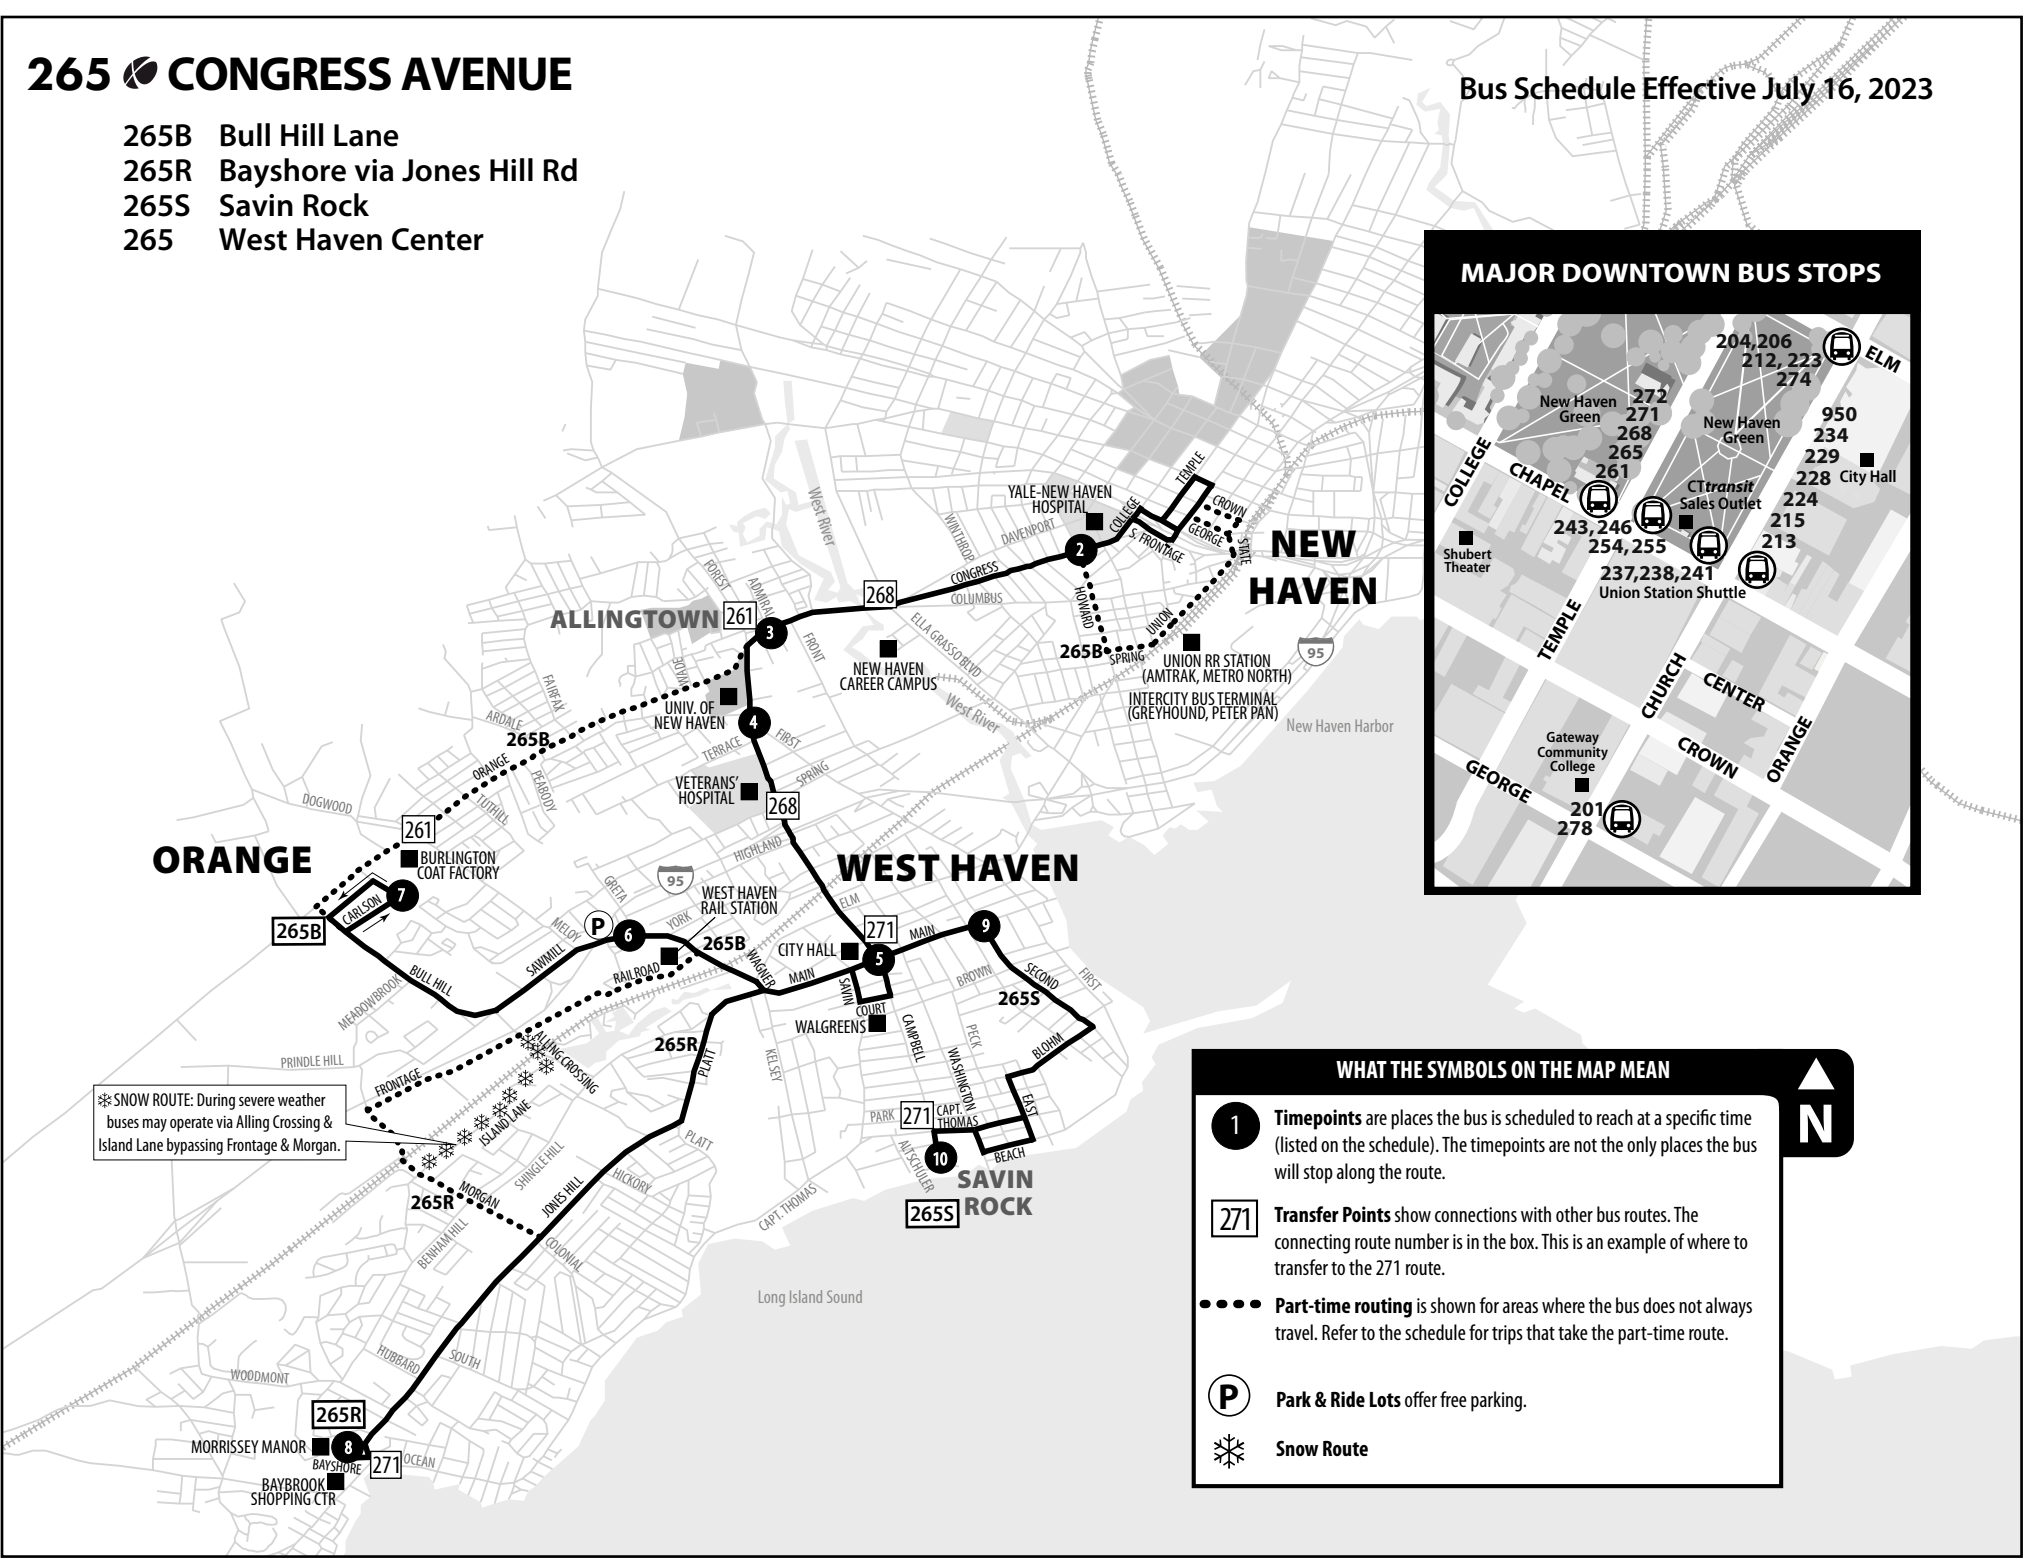

# 265 CONGRESS AVENUE

Bus Schedule Effective July 16, 2023

- 265B Bull Hill Lane
- 265R Bayshore via Jones Hill Rd
- 265S Savin Rock
- 265 West Haven Center

❄️ **SNOW ROUTE:** During severe weather buses may operate via Alling Crossing & Island Lane bypassing Frontage & Morgan.

### WHAT THE SYMBOLS ON THE MAP MEAN

- 1** Timepoints are places the bus is scheduled to reach at a specific time (listed on the schedule). The timepoints are not the only places the bus will stop along the route.
- 271** Transfer Points show connections with other bus routes. The connecting route number is in the box. This is an example of where to transfer to the 271 route.
- Part-time routing is shown for areas where the bus does not always travel. Refer to the schedule for trips that take the part-time route.
- P** Park & Ride Lots offer free parking.
- ❄️ Snow Route