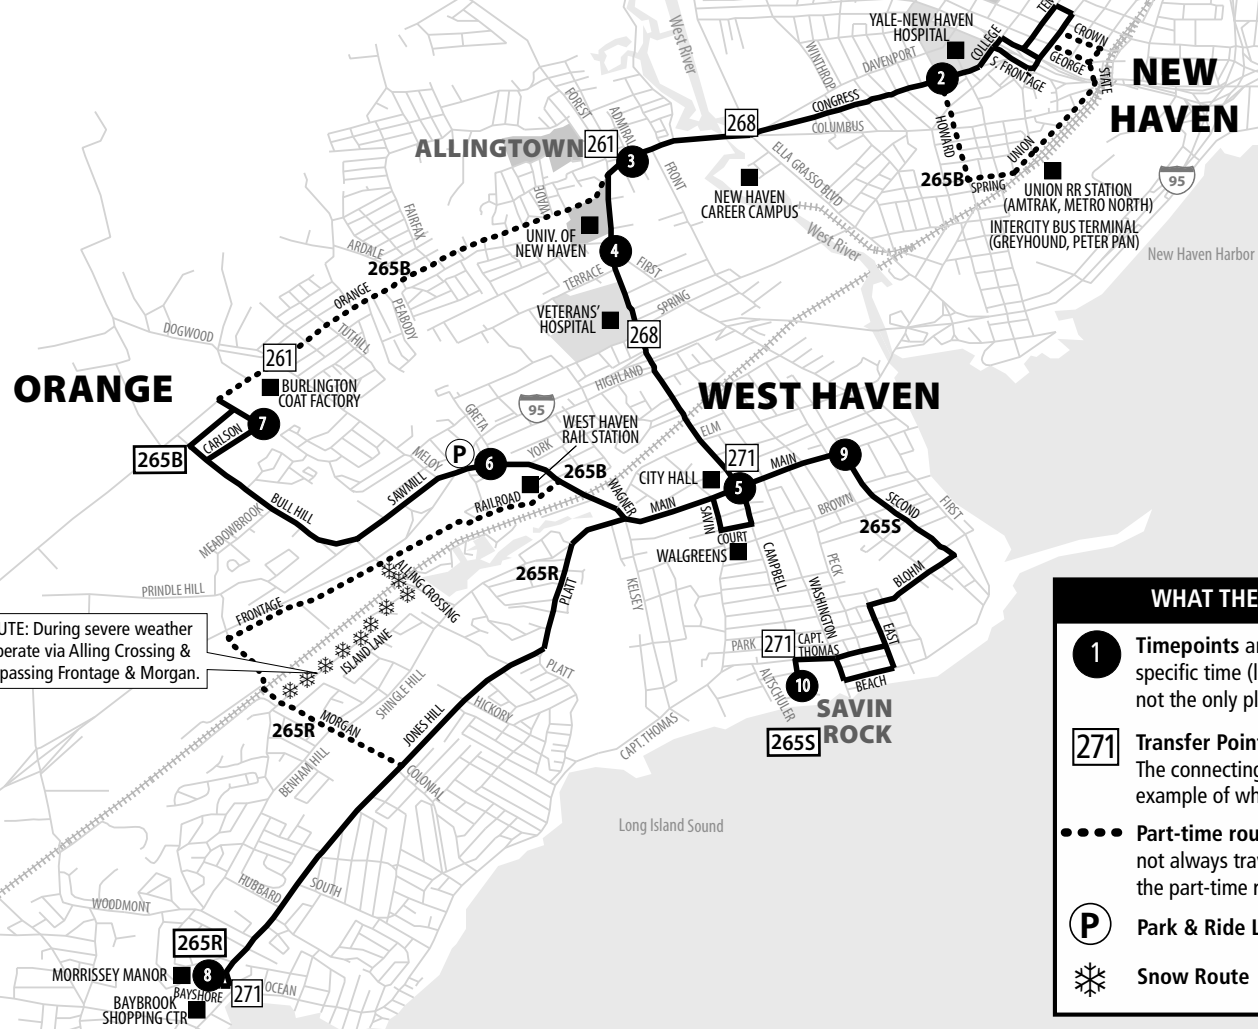

265 CONGRESS AVENUE

Bus Schedule Effective December 2, 2018

- 265B Bull Hill Lane
- 265R Bayshore via Jones Hill Rd
- 265S Savin Rock
- 265 West Haven Center

* SNOW ROUTE: During severe weather buses may operate via Alling Crossing & Island Lane bypassing Frontage & Morgan.

WHAT THE SYMBOLS ON THE MAP MEAN

- 1** Timepoints are places the bus is scheduled to reach at a specific time (listed on the schedule). The timepoints are not the only places the bus will stop along the route.
- 271** Transfer Points show connections with other bus routes. The connecting route number is in the box. This is an example of where to transfer to the 271 route.
-** Part-time routing is shown for areas where the bus does not always travel. Refer to the schedule for trips that take the part-time route.
- P** Park & Ride Lots offer free parking.
- ❄️** Snow Route