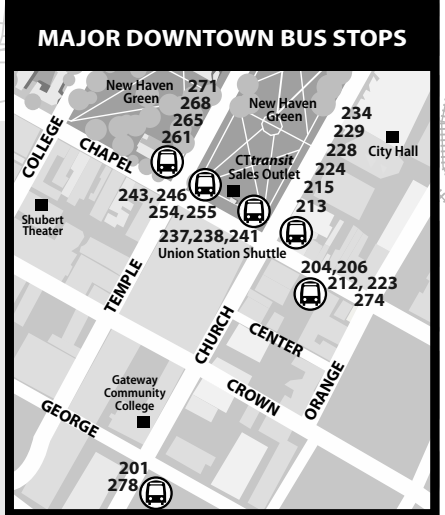

265 CONGRESS AVENUE

Bus Schedule Effective December 2, 2018

- 265B Bull Hill Lane
- 265R Bayshore via Jones Hill Rd
- 265S Savin Rock
- 265 West Haven Center

* SNOW ROUTE: During severe weather buses may operate via Alling Crossing & Island Lane bypassing Frontage & Morgan.

WHAT THE SYMBOLS ON THE MAP MEAN

- 1** Timepoints are places the bus is scheduled to reach at a specific time (listed on the schedule). The timepoints are not the only places the bus will stop along the route.
- 271** Transfer Points show connections with other bus routes. The connecting route number is in the box. This is an example of where to transfer to the 271 route.
-** Part-time routing is shown for areas where the bus does not always travel. Refer to the schedule for trips that take the part-time route.
- P** Park & Ride Lots offer free parking.
- ❄️** Snow Route