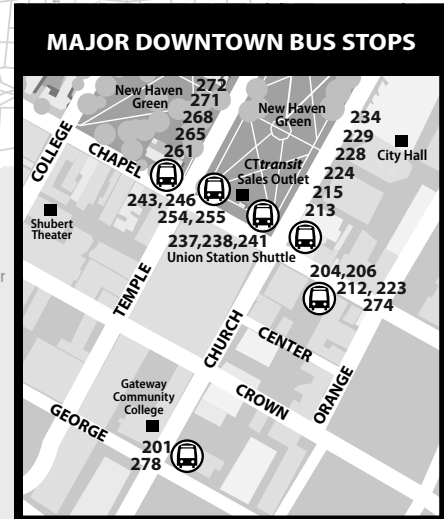

# 265 CONGRESS AVENUE

- 265B Bull Hill Lane
- 265R Bayshore via Jones Hill Rd
- 265S Savin Rock
- 265 West Haven Center

Bus Schedule Effective August 22, 2021

\* SNOW ROUTE: During severe weather buses may operate via Alling Crossing & Island Lane bypassing Frontage & Morgan.

### WHAT THE SYMBOLS ON THE MAP MEAN

- 1** Timepoints are places the bus is scheduled to reach at a specific time (listed on the schedule). The timepoints are not the only places the bus will stop along the route.
- 271** Transfer Points show connections with other bus routes. The connecting route number is in the box. This is an example of where to transfer to the 271 route.
- Part-time routing is shown for areas where the bus does not always travel. Refer to the schedule for trips that take the part-time route.
- P** Park & Ride Lots offer free parking.
- ❄️ Snow Route