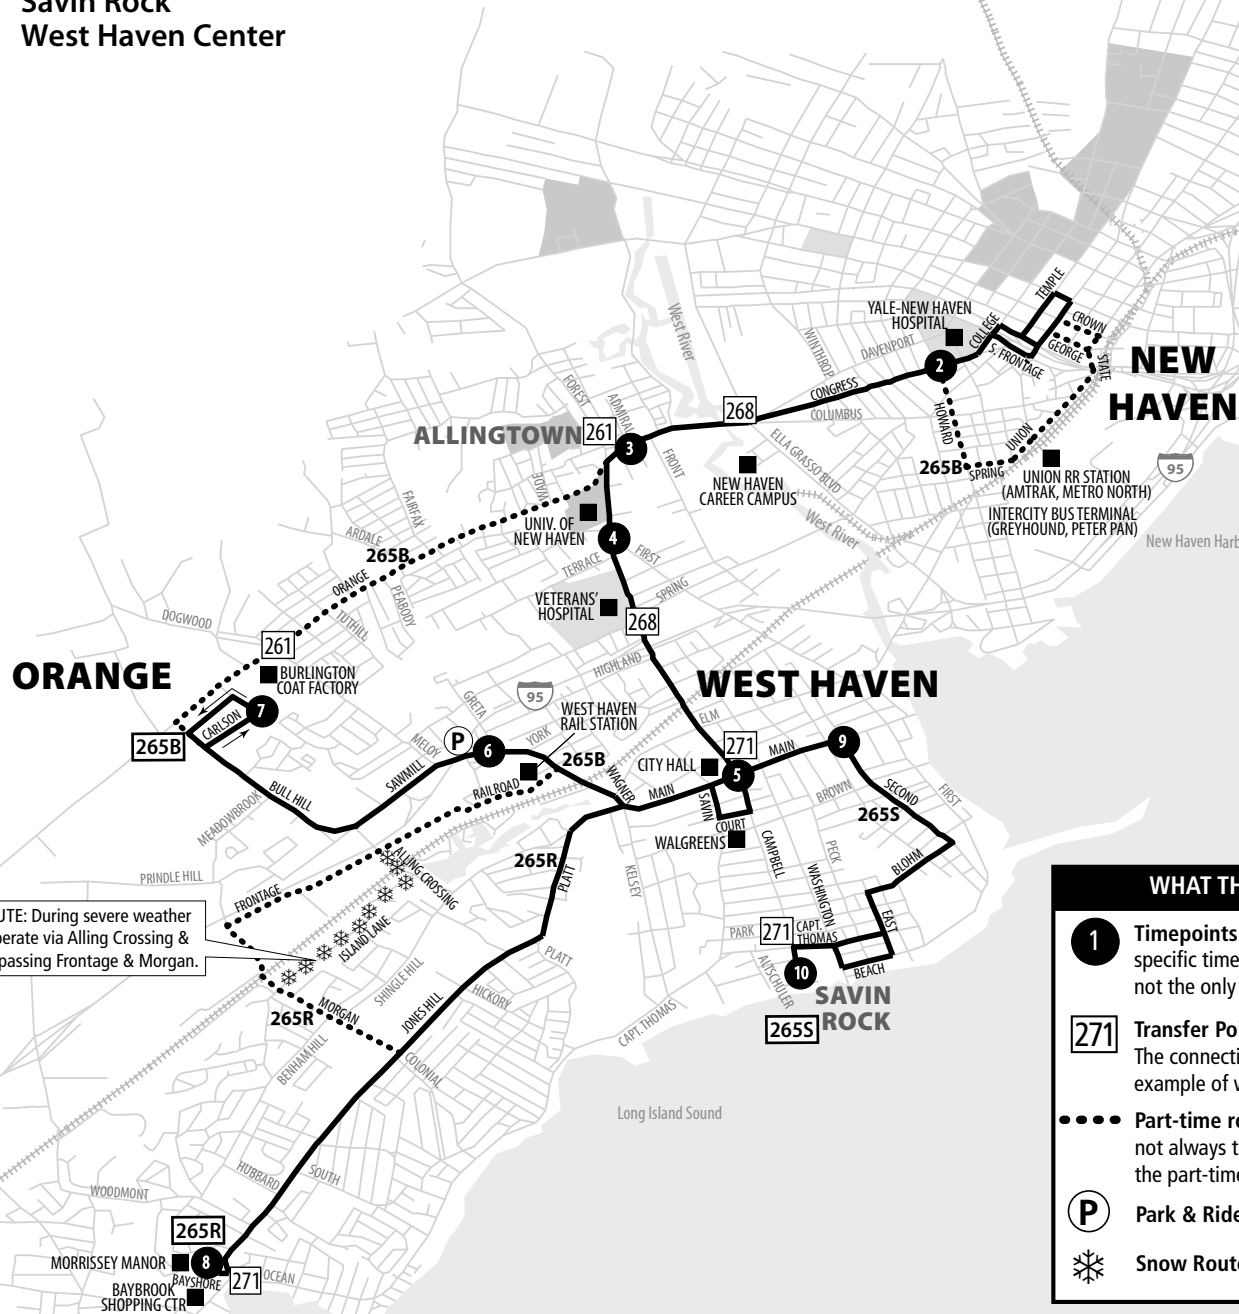

# 265 CONGRESS AVENUE

- 265B Bull Hill Lane
- 265R Bayshore via Jones Hill Rd
- 265S Savin Rock
- 265 West Haven Center

Bus Schedule Effective August 22, 2021

\* SNOW ROUTE: During severe weather buses may operate via Alling Crossing & Island Lane bypassing Frontage & Morgan.

### WHAT THE SYMBOLS ON THE MAP MEAN

- 1** Timepoints are places the bus is scheduled to reach at a specific time (listed on the schedule). The timepoints are not the only places the bus will stop along the route.
- 271** Transfer Points show connections with other bus routes. The connecting route number is in the box. This is an example of where to transfer to the 271 route.
- Part-time routing is shown for areas where the bus does not always travel. Refer to the schedule for trips that take the part-time route.
- P** Park & Ride Lots offer free parking.
- ❄️ Snow Route