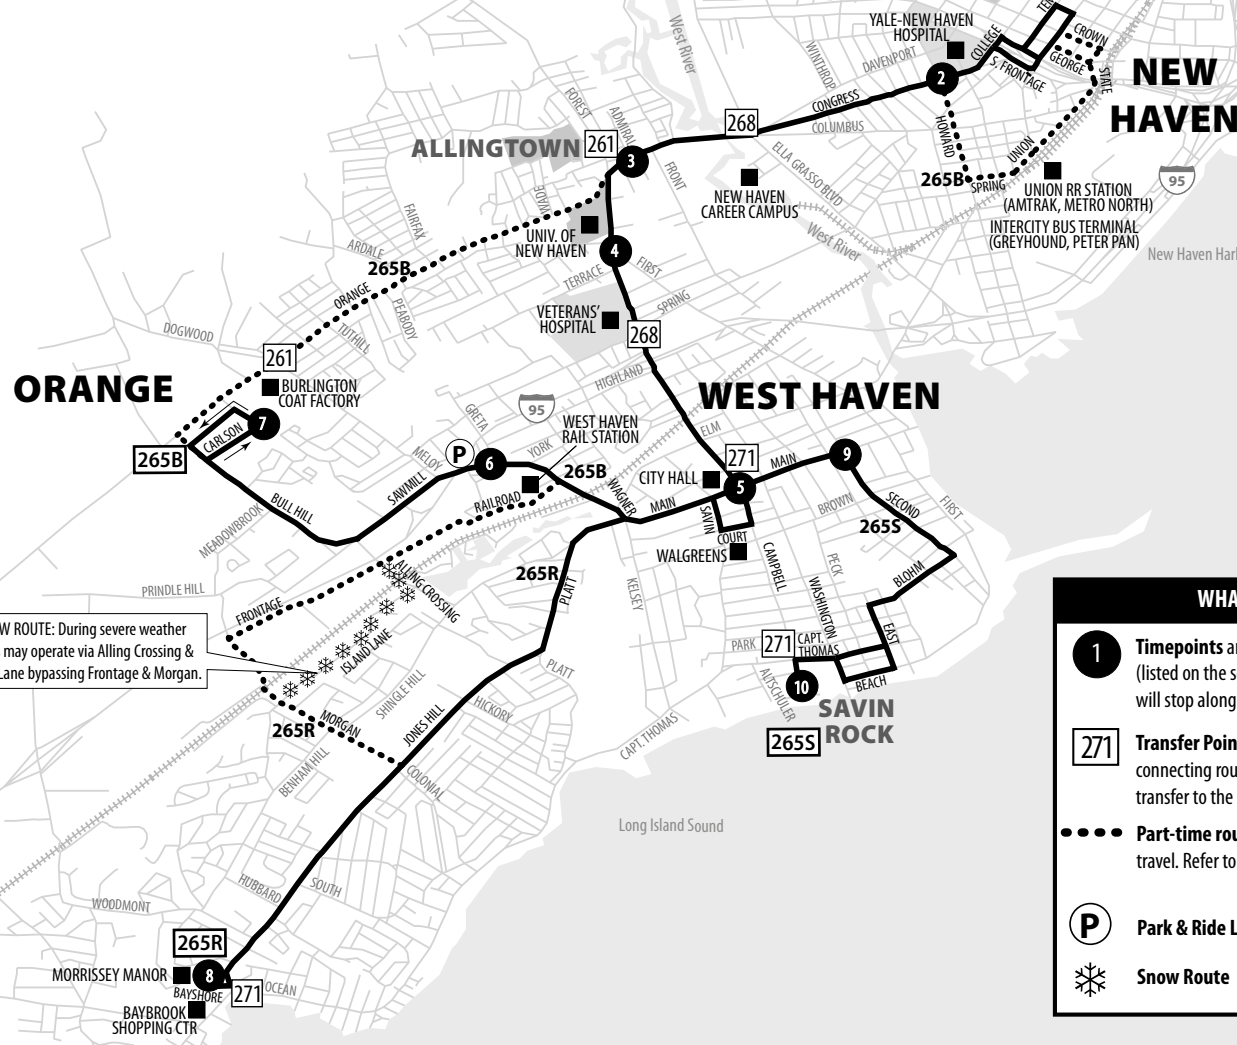

265 CONGRESS AVENUE

Bus Schedule Effective August 7, 2022

- 265B Bull Hill Lane
- 265R Bayshore via Jones Hill Rd
- 265S Savin Rock
- 265 West Haven Center

*SNOW ROUTE: During severe weather buses may operate via Alling Crossing & Island Lane bypassing Frontage & Morgan.

WHAT THE SYMBOLS ON THE MAP MEAN

- 1** Timepoints are places the bus is scheduled to reach at a specific time (listed on the schedule). The timepoints are not the only places the bus will stop along the route.
- 271** Transfer Points show connections with other bus routes. The connecting route number is in the box. This is an example of where to transfer to the 271 route.
- Part-time routing is shown for areas where the bus does not always travel. Refer to the schedule for trips that take the part-time route.
- P** Park & Ride Lots offer free parking.
- ❄️ Snow Route