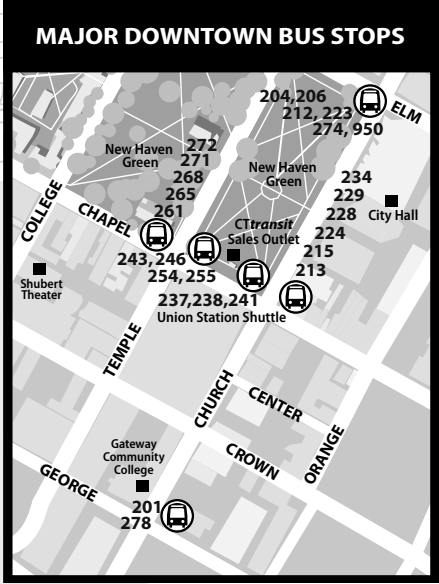

265 CONGRESS AVENUE

Bus Schedule Effective August 7, 2022

- 265B Bull Hill Lane
- 265R Bayshore via Jones Hill Rd
- 265S Savin Rock
- 265 West Haven Center

*SNOW ROUTE: During severe weather buses may operate via Alling Crossing & Island Lane bypassing Frontage & Morgan.

WHAT THE SYMBOLS ON THE MAP MEAN

- 1** Timepoints are places the bus is scheduled to reach at a specific time (listed on the schedule). The timepoints are not the only places the bus will stop along the route.
- 271** Transfer Points show connections with other bus routes. The connecting route number is in the box. This is an example of where to transfer to the 271 route.
- Part-time routing is shown for areas where the bus does not always travel. Refer to the schedule for trips that take the part-time route.
- P** Park & Ride Lots offer free parking.
- ❄️ Snow Route