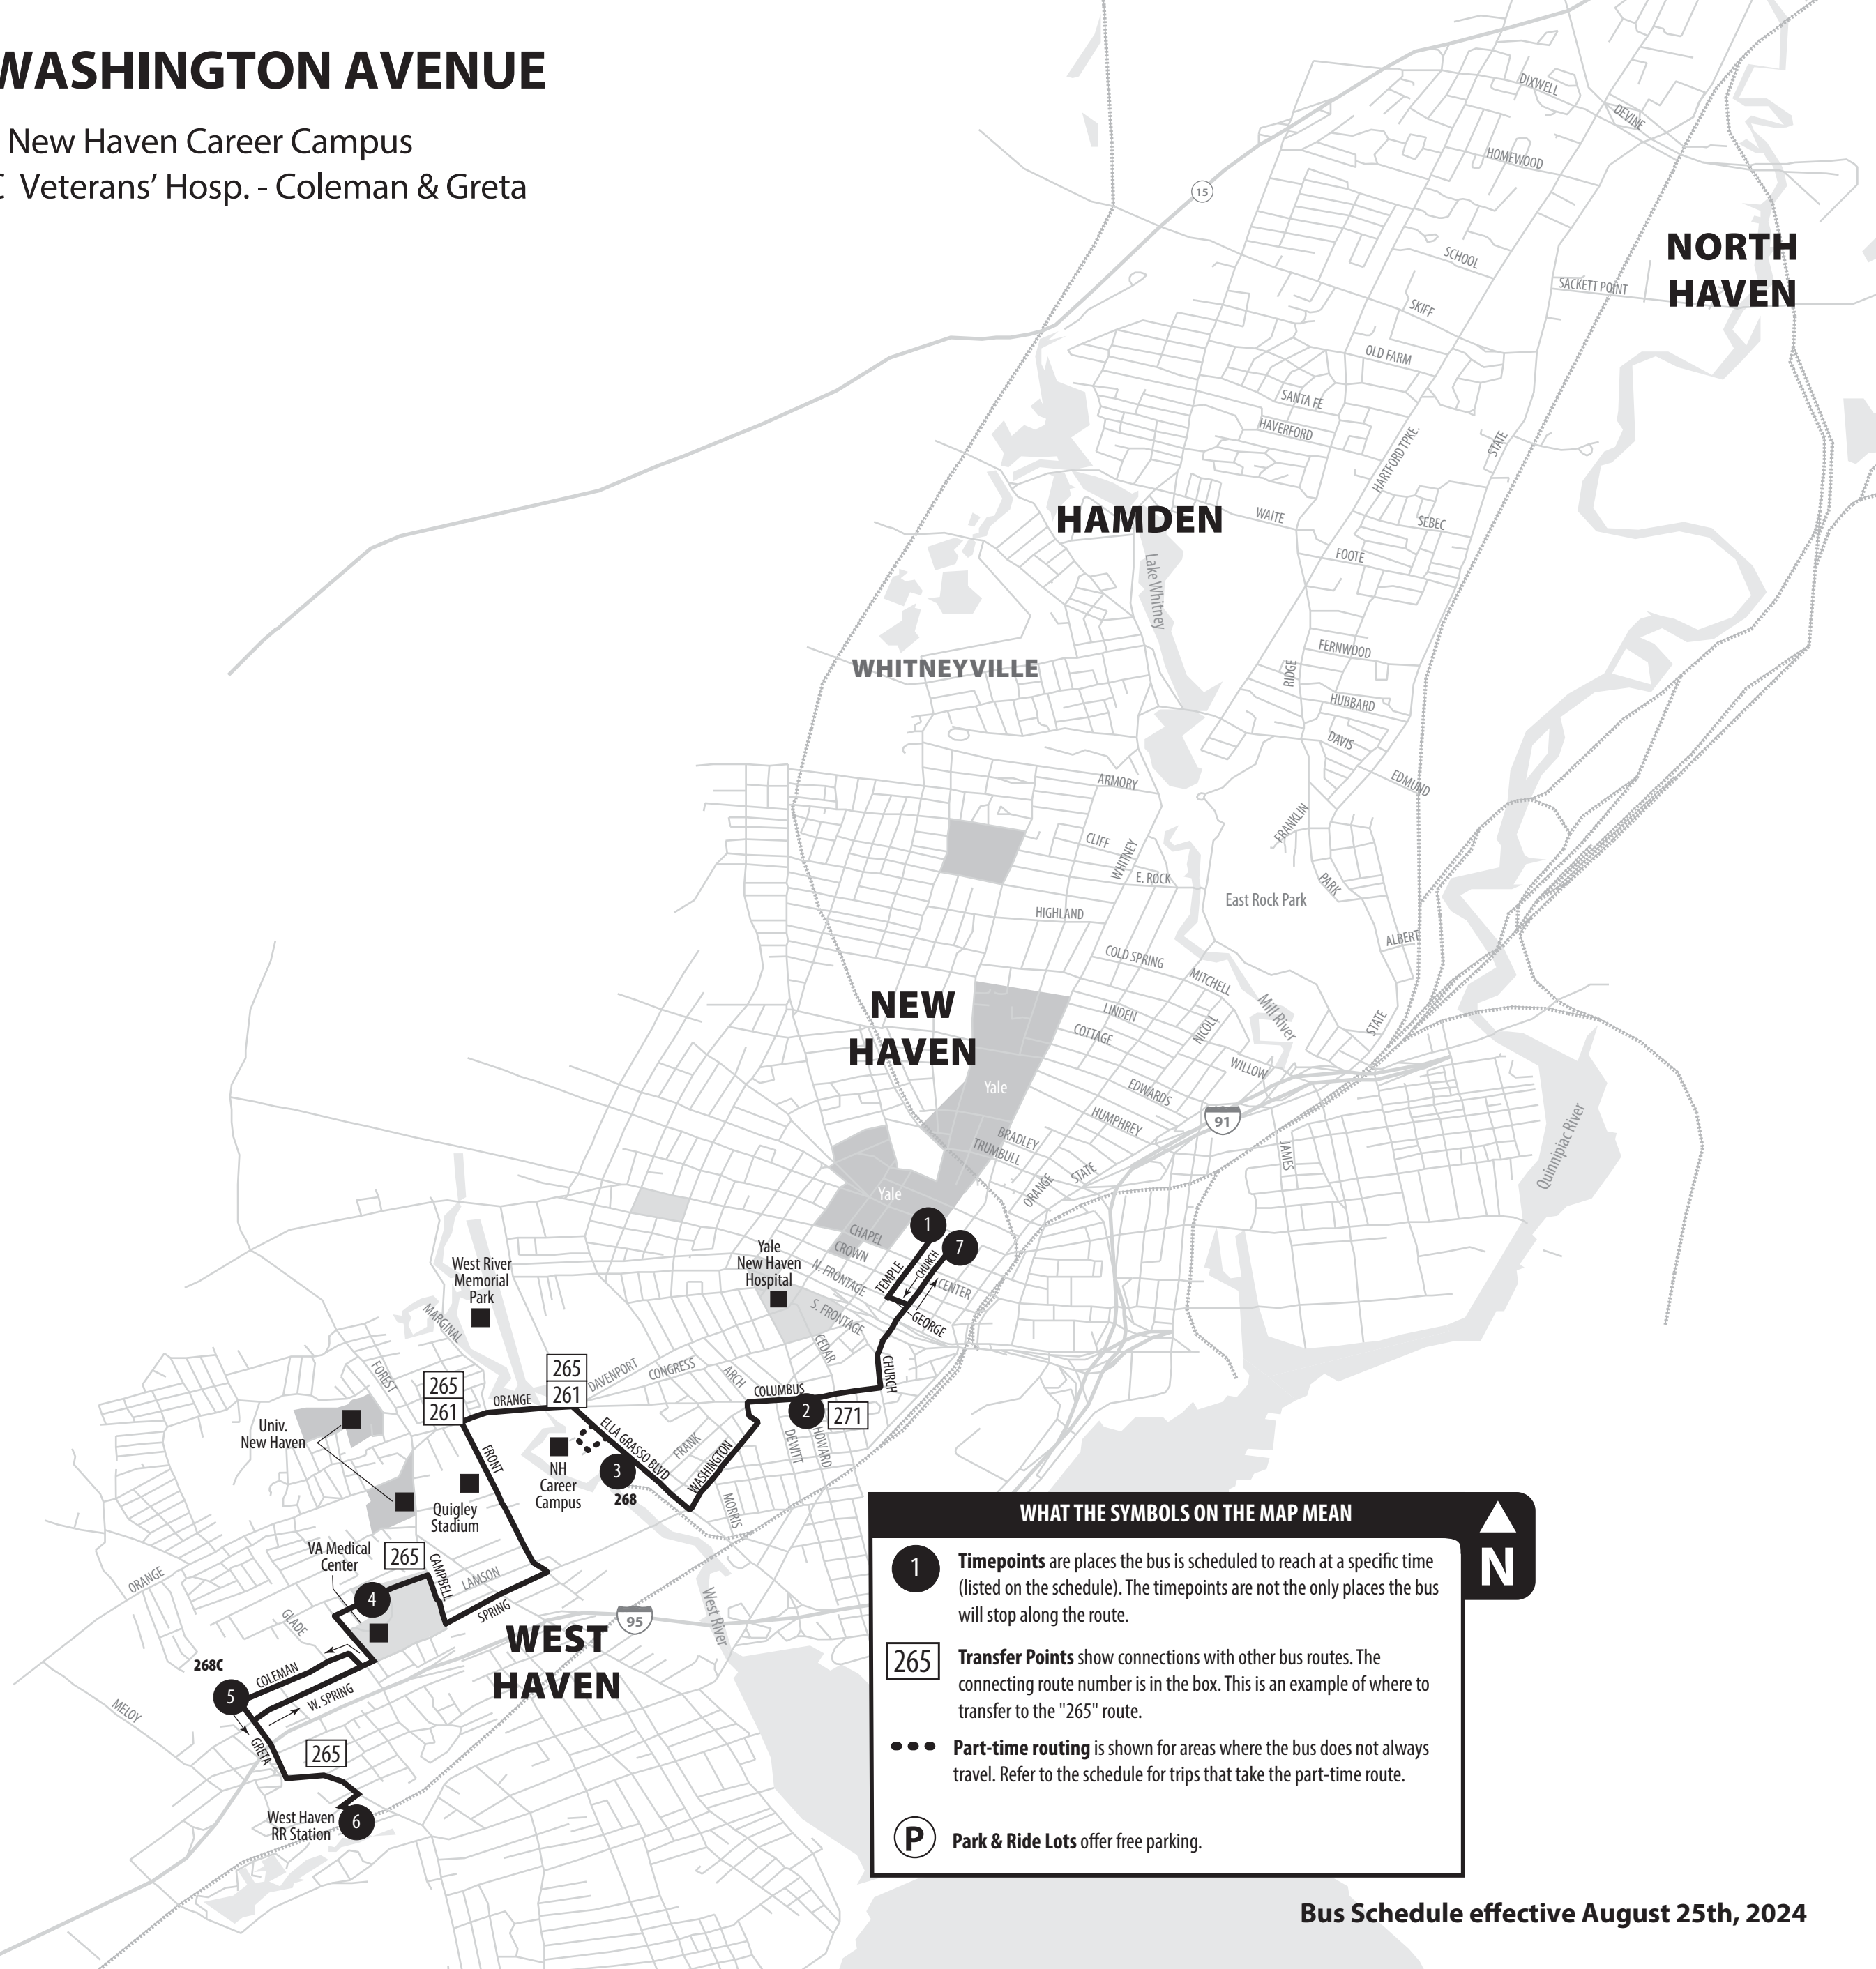

268 WASHINGTON AVENUE

268 New Haven Career Campus
268C Veterans' Hosp. - Coleman & Greta

WHAT THE SYMBOLS ON THE MAP MEAN

- 1** Timepoints are places the bus is scheduled to reach at a specific time (listed on the schedule). The timepoints are not the only places the bus will stop along the route.
- 265** Transfer Points show connections with other bus routes. The connecting route number is in the box. This is an example of where to transfer to the "265" route.
- Part-time routing is shown for areas where the bus does not always travel. Refer to the schedule for trips that take the part-time route.
- P** Park & Ride Lots offer free parking.