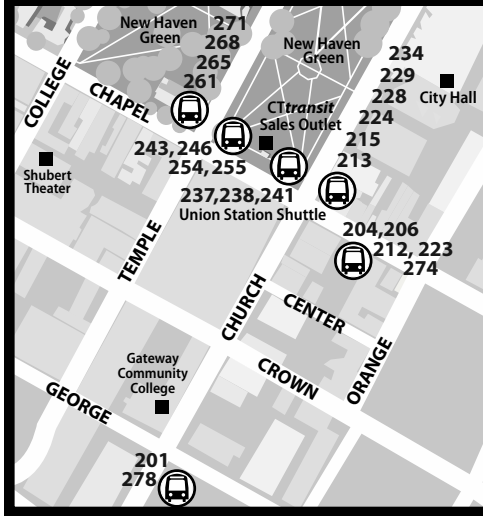

# 271 KIMBERLY AVENUE

- 271 Ella Grasso Blvd
- 271S Savin Rock
- 271R Bayshore via Jones Hill Rd
- 271M Milford - CT Post Mall

Bus Schedule Effective October 8, 2017

## MAJOR DOWNTOWN BUS STOPS

## WHAT THE SYMBOLS ON THE MAP MEAN

- 1** Timepoints are places the bus is scheduled to reach at a specific time (listed on the schedule). The timepoints are not the only places the bus will stop along the route.
- 265** Transfer Points show connections with other bus routes. The connecting route number is in the box. This is an example of where to transfer to the 265 route.
- Part-time routing is shown for areas where the bus does not always travel. Refer to the schedule for trips that take the part-time route.
- Sunday routing

Free transfers to Coastal Link Service to Stratford, Bridgeport, Norwalk. Call GBTA for information at (203) 333-3031. Also transfer to Milford Transit buses. Information: (203) 874-4507