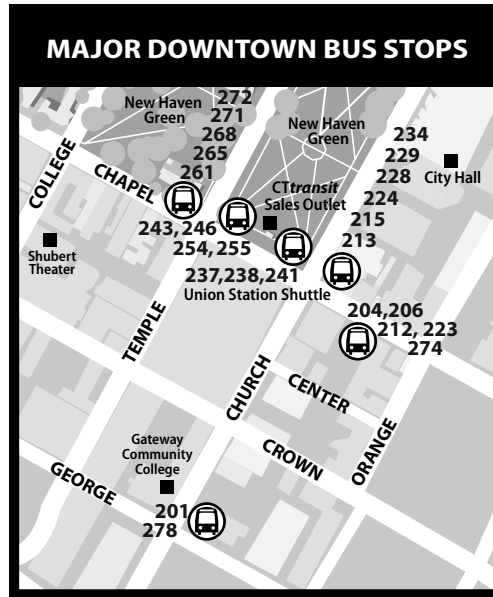

# 271 KIMBERLY AVENUE

**271** Ella Grasso Blvd

**271S** Savin Rock

**271R** Bayshore via Jones Hill Rd

**271M** Milford - CT Post Mall

Bus Schedule Effective August 22, 2021

## NEW HAVEN

### WHAT THE SYMBOLS ON THE MAP MEAN

**1** Timepoints are places the bus is scheduled to reach at a specific time (listed on the schedule). The timepoints are not the only places the bus will stop along the route.

**265** Transfer Points show connections with other bus routes. The connecting route number is in the box. This is an example of where to transfer to the 265 route.

••• Part-time routing is shown for areas where the bus does not always travel. Refer to the schedule for trips that take the part-time route.