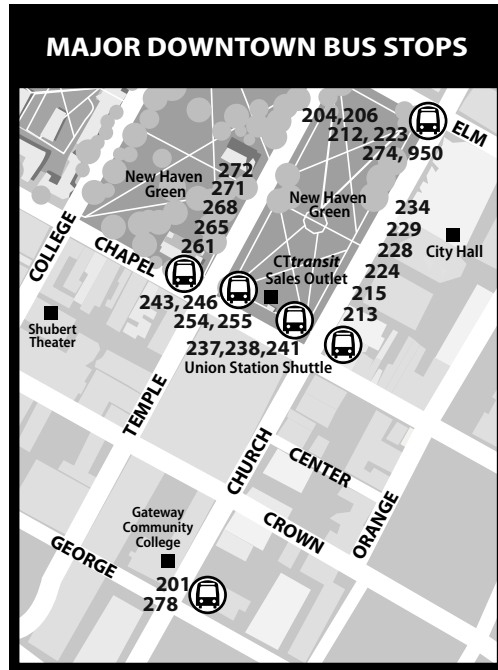

271 KIMBERLY AVENUE

271 Ella Grasso Blvd

271S Savin Rock

271R Bayshore via Jones Hill Rd

271M Milford - CT Post Mall

Bus Schedule Updated July 2023

Free transfers to Coastal Link Service to Stratford, Bridgeport, Norwalk. Call GBTA for information at (203) 333-3031. Also transfer to Milford Transit buses. Information: (203) 874-4507

ORANGE

WHAT THE SYMBOLS ON THE MAP MEAN

1 Timepoints are places the bus is scheduled to reach at a specific time (listed on the schedule). The timepoints are not the only places the bus will stop along the route.

265 Transfer Points show connections with other bus routes. The connecting route number is in the box. This is an example of where to transfer to the 265 route.

••• Part-time routing is shown for areas where the bus does not always travel. Refer to the schedule for trips that take the part-time route.

---- Sunday routing