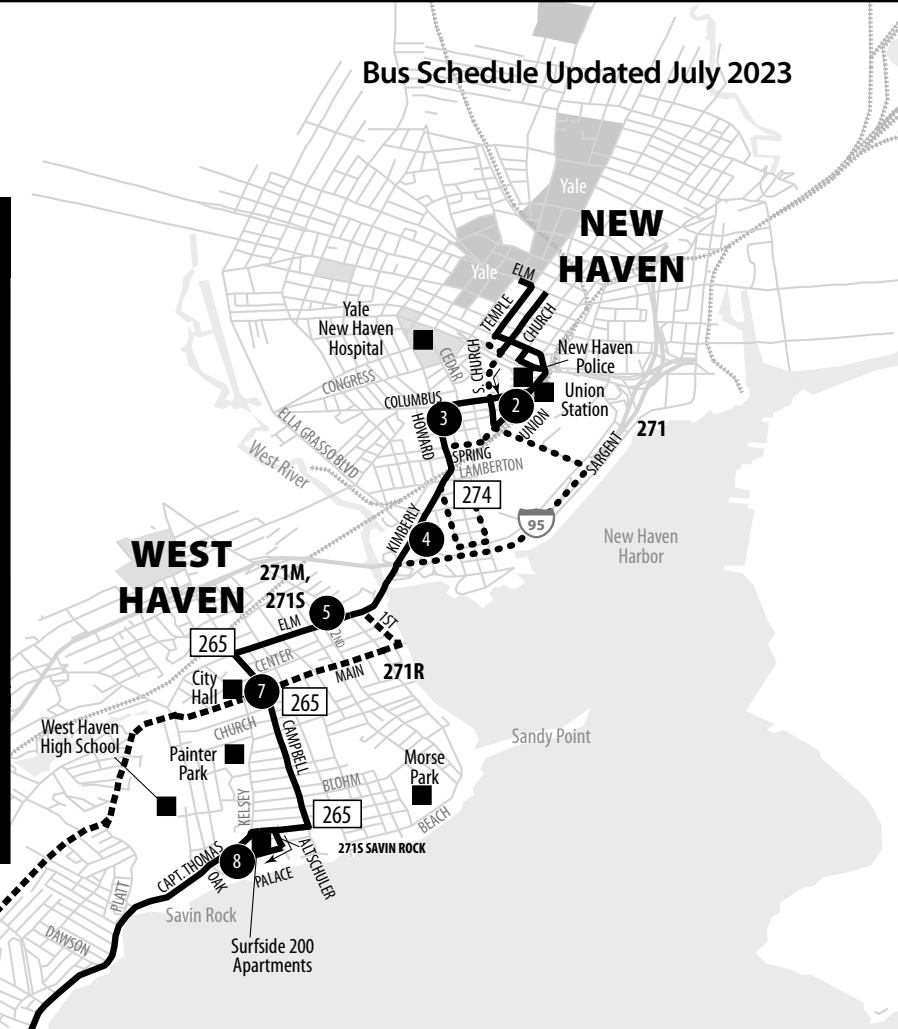

271 KIMBERLY AVENUE

271 Ella Grasso Blvd

271S Savin Rock

271R Bayshore via Jones Hill Rd

271M Milford - CT Post Mall

Bus Schedule Updated July 2023

Free transfers to Coastal Link Service to Stratford, Bridgeport, Norwalk. Call GBTA for information at (203) 333-3031. Also transfer to Milford Transit buses. Information: (203) 874-4507

ORANGE

WHAT THE SYMBOLS ON THE MAP MEAN

1 Timepoints are places the bus is scheduled to reach at a specific time (listed on the schedule). The timepoints are not the only places the bus will stop along the route.

265 Transfer Points show connections with other bus routes. The connecting route number is in the box. This is an example of where to transfer to the 265 route.

••• Part-time routing is shown for areas where the bus does not always travel. Refer to the schedule for trips that take the part-time route.

---- Sunday routing