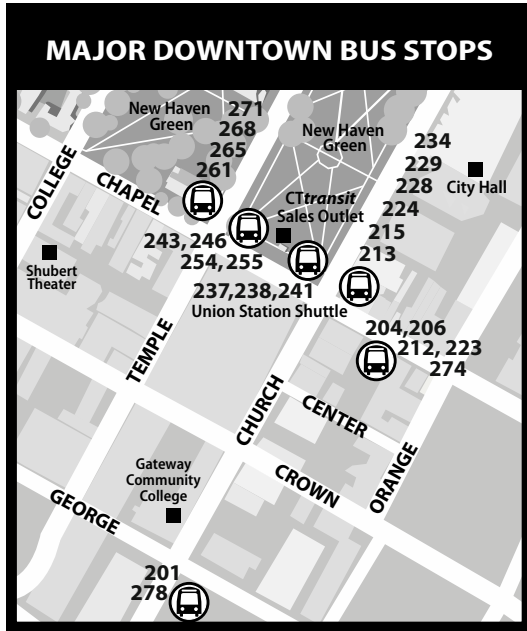

# 272 UNION AVENUE

Bus Schedule Effective October 8, 2017

### WHAT THE SYMBOLS ON THE MAP MEAN

**1** Timepoints are places the bus is scheduled to reach at a specific time (listed on the schedule). The timepoints are not the only places the bus will stop along the route.

..... Part-time routing is shown for areas where the bus does not always travel. Refer to the schedule for trips that take the part-time route.

**N**