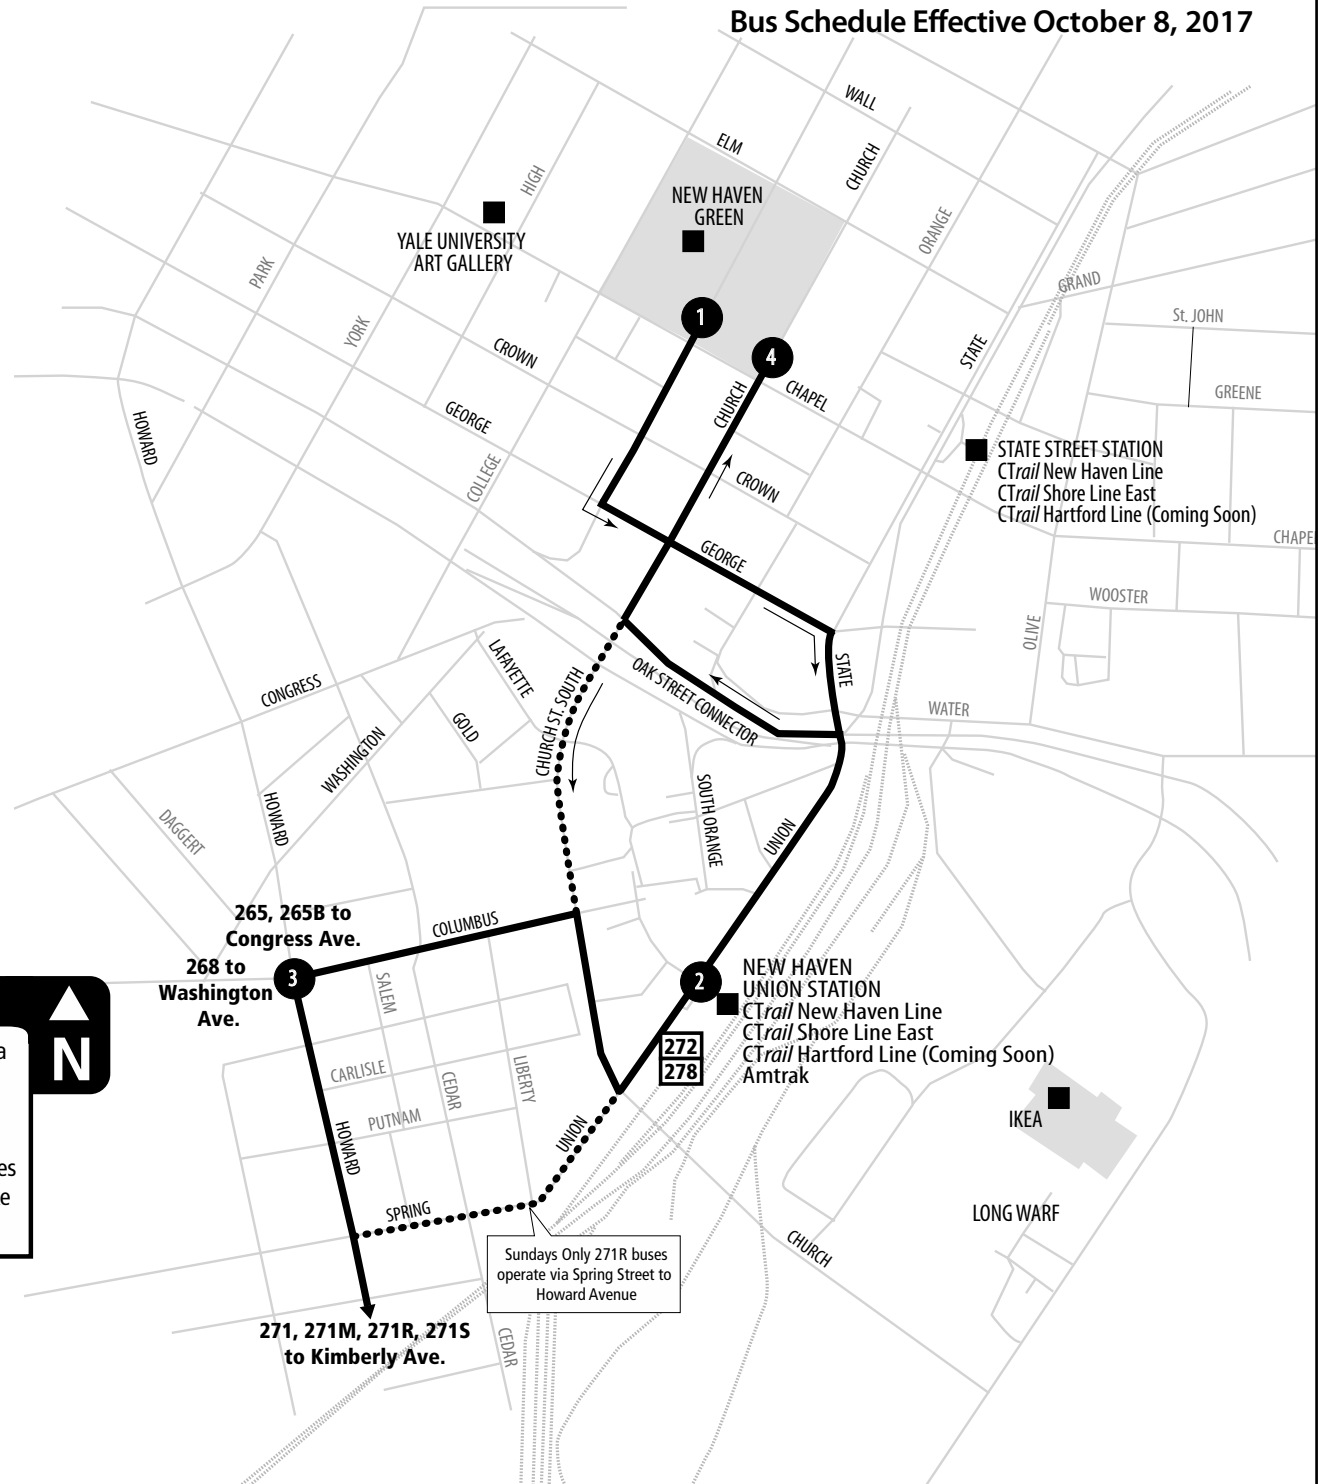

# 272 UNION AVENUE

Bus Schedule Effective October 8, 2017

### WHAT THE SYMBOLS ON THE MAP MEAN

**1** Timepoints are places the bus is scheduled to reach at a specific time (listed on the schedule). The timepoints are not the only places the bus will stop along the route.

..... Part-time routing is shown for areas where the bus does not always travel. Refer to the schedule for trips that take the part-time route.

**N**