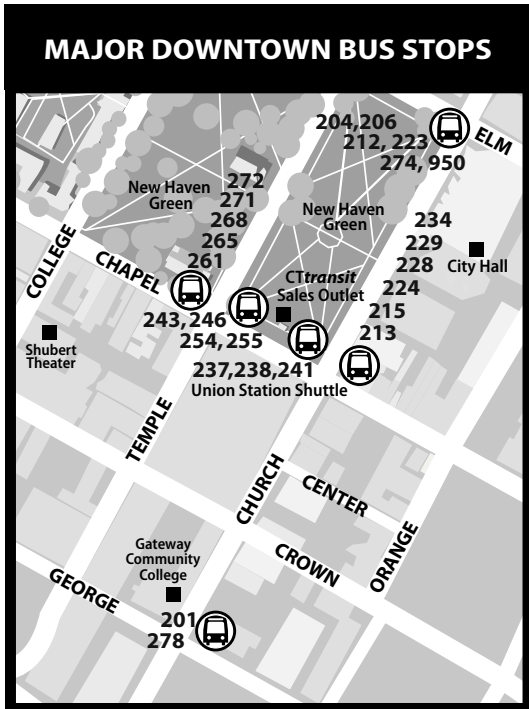

# 272 UNION AVENUE

Bus Schedule Effective May 1, 2022

**WHAT THE SYMBOLS ON THE MAP MEAN**

**1** Timepoints are places the bus is scheduled to reach at a specific time (listed on the schedule). The timepoints are not the only places the bus will stop along the route.

..... Part-time routing is shown for areas where the bus does not always travel. Refer to the schedule for trips that take the part-time route.

Sundays Only 271R buses operate via Spring Street to Howard Avenue