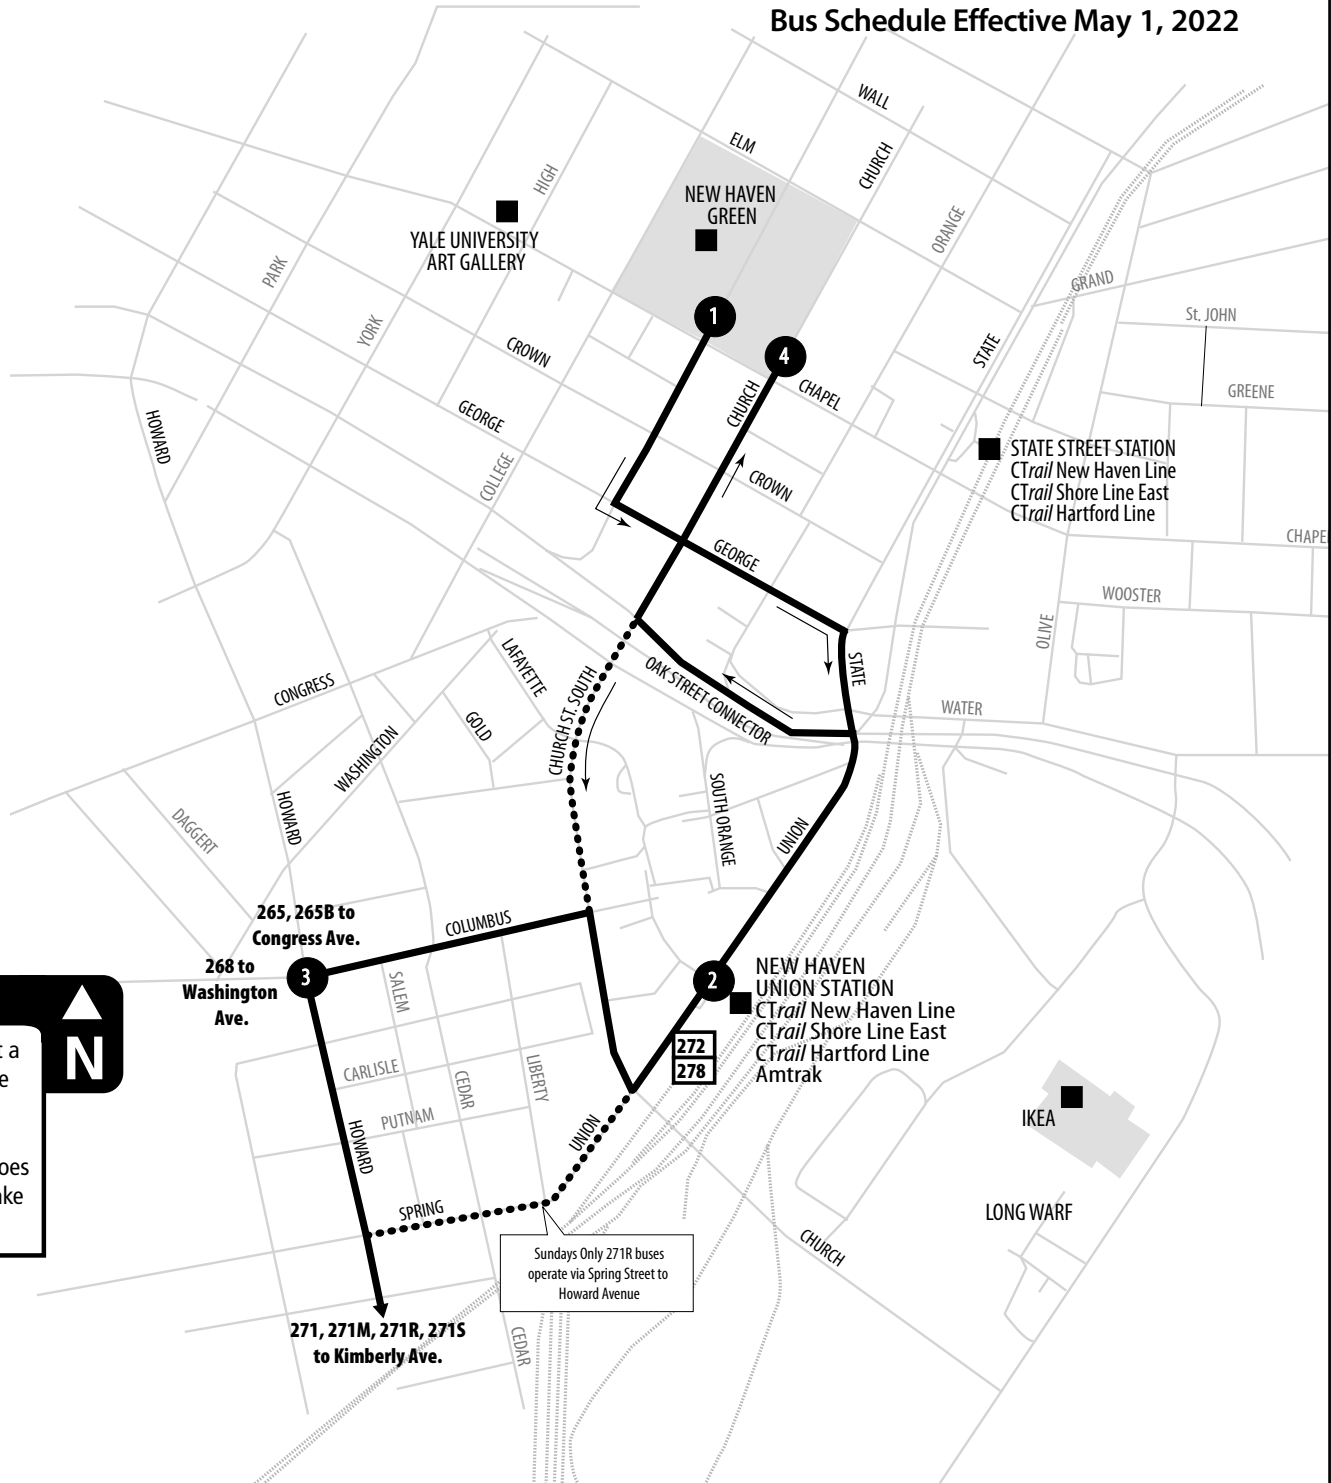

# 272 UNION AVENUE

Bus Schedule Effective May 1, 2022

**WHAT THE SYMBOLS ON THE MAP MEAN**

**1** Timepoints are places the bus is scheduled to reach at a specific time (listed on the schedule). The timepoints are not the only places the bus will stop along the route.

..... Part-time routing is shown for areas where the bus does not always travel. Refer to the schedule for trips that take the part-time route.

Sundays Only 271R buses operate via Spring Street to Howard Avenue