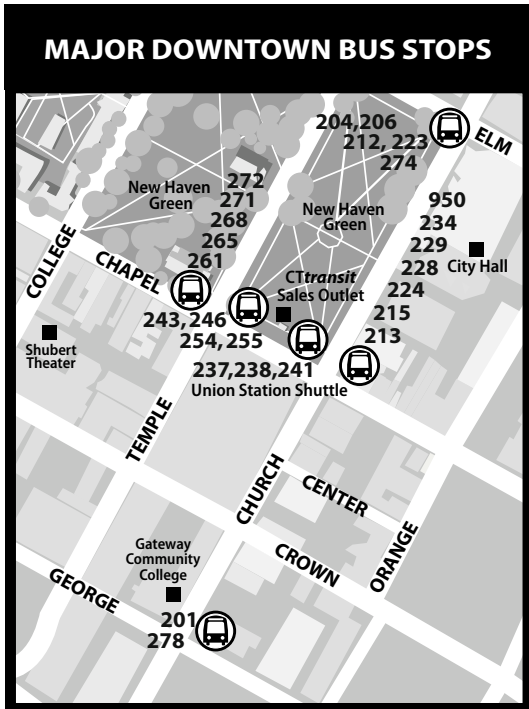

272 UNION AVENUE

Bus Schedule Updated July 2023

WHAT THE SYMBOLS ON THE MAP MEAN

1 Timepoints are places the bus is scheduled to reach at a specific time (listed on the schedule). The timepoints are not the only places the bus will stop along the route.

..... Part-time routing is shown for areas where the bus does not always travel. Refer to the schedule for trips that take the part-time route.