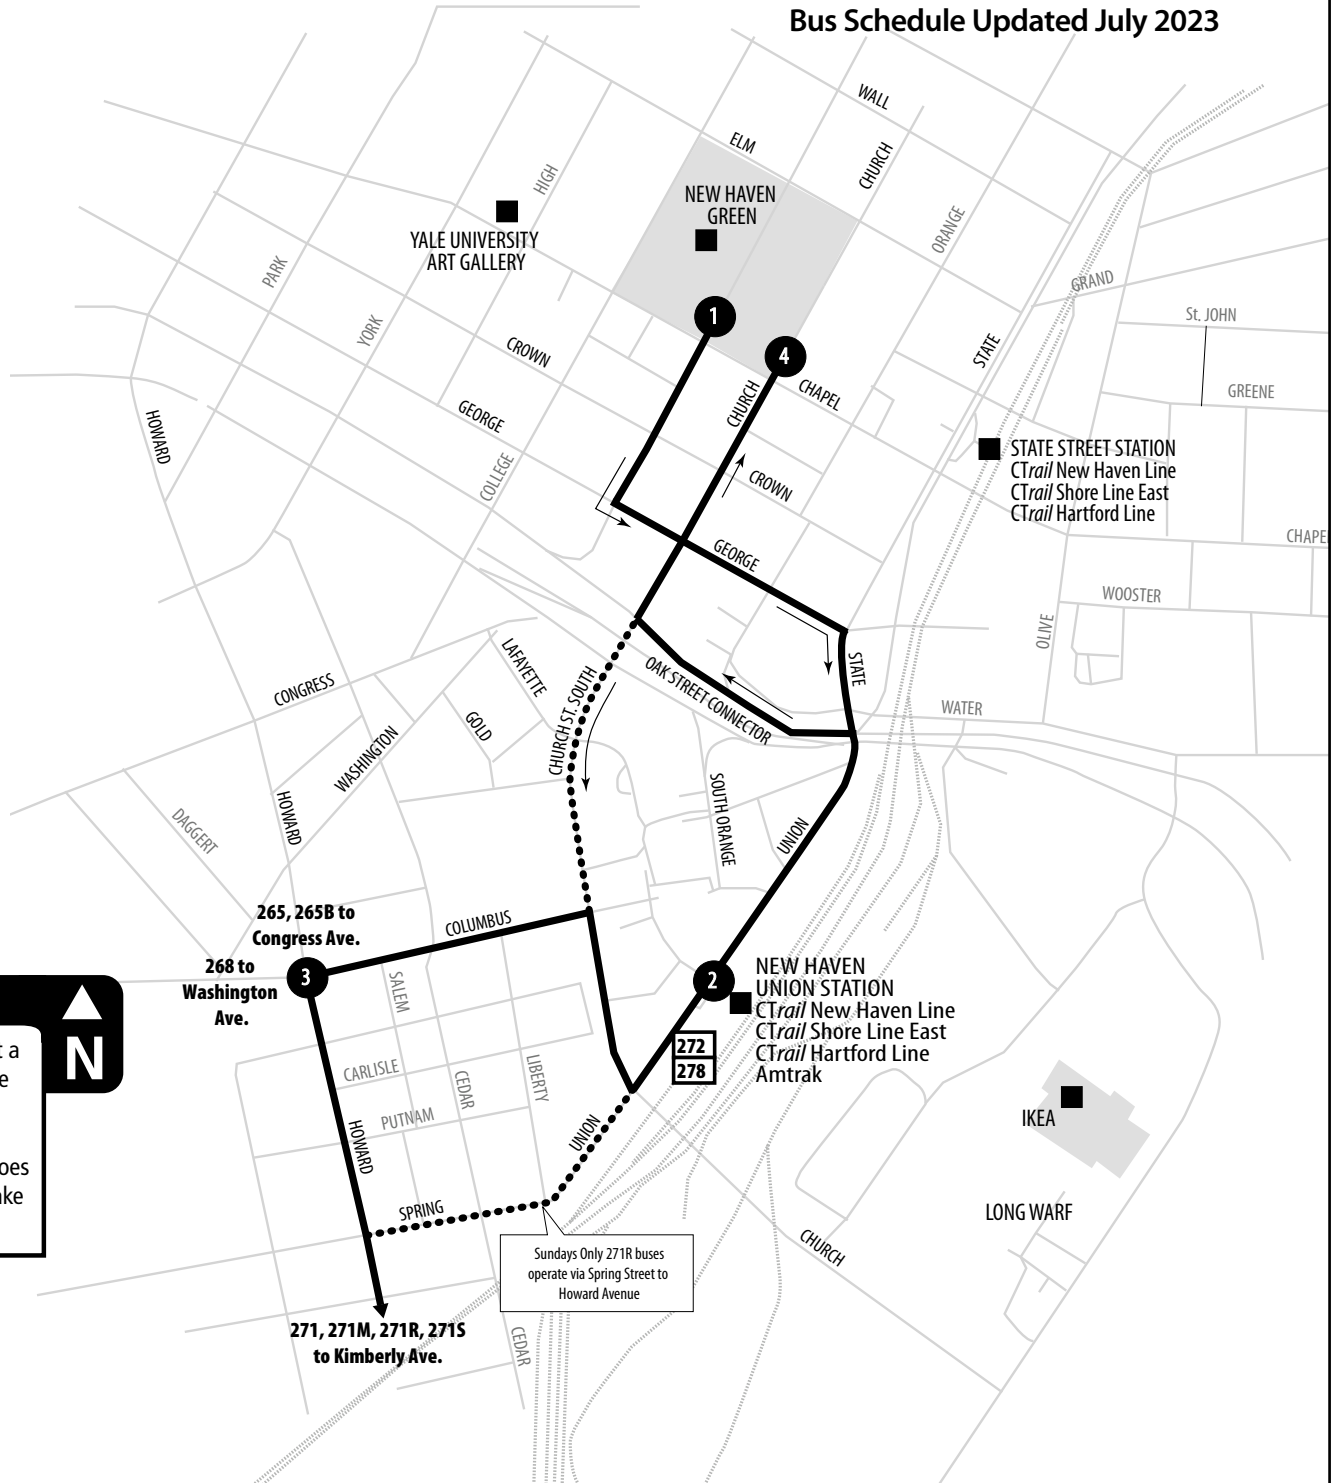

272 UNION AVENUE

Bus Schedule Updated July 2023

WHAT THE SYMBOLS ON THE MAP MEAN

1 Timepoints are places the bus is scheduled to reach at a specific time (listed on the schedule). The timepoints are not the only places the bus will stop along the route.

..... Part-time routing is shown for areas where the bus does not always travel. Refer to the schedule for trips that take the part-time route.