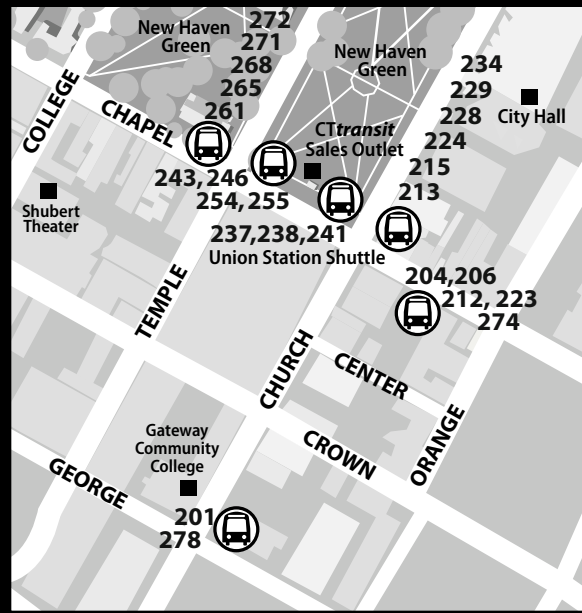

274 SARGENT DRIVE

Bus Schedule Effective August 22, 2021

274 Long Wharf
274C City Point

WHAT THE SYMBOLS ON THE MAP MEAN

- 1** Timepoints are places the bus is scheduled to reach at a specific time (listed on the schedule). The timepoints are not the only places the bus will stop along the route.
- 271** Transfer Points show connections with other bus routes. The connecting route number is in the box. This is an example of where to transfer to the 271 route.
- Part-time routing is shown for areas where the bus does not always travel. Refer to the schedule for trips that take the part-time route.

MAJOR DOWNTOWN BUS STOPS

WEST HAVEN

NEW HAVEN