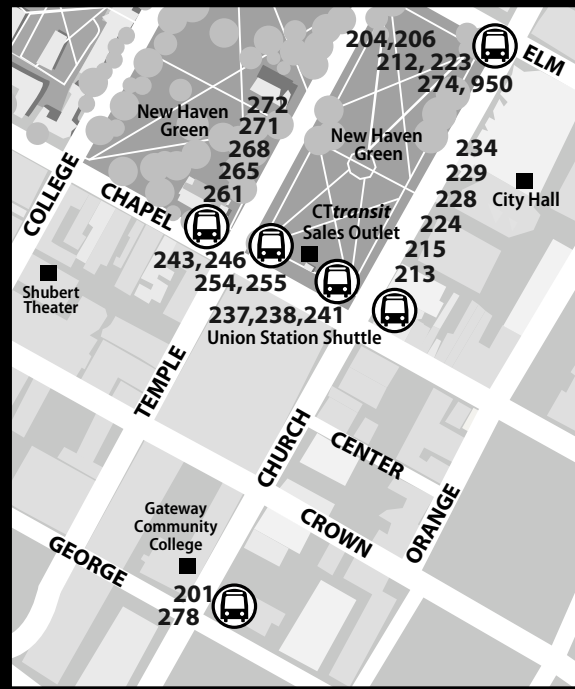

274 SARGENT DRIVE

274 Long Wharf
274C City Point

Bus Schedule Effective November 13, 2022

WHAT THE SYMBOLS ON THE MAP MEAN

- 1** **Timepoints** are places the bus is scheduled to reach at a specific time (listed on the schedule). The timepoints are not the only places the bus will stop along the route.
- 271** **Transfer Points** show connections with other bus routes. The connecting route number is in the box. This is an example of where to transfer to the 271 route.
- **Part-time routing** is shown for areas where the bus does not always travel. Refer to the schedule for trips that take the part-time route.

MAJOR DOWNTOWN BUS STOPS

WEST HAVEN

NEW HAVEN