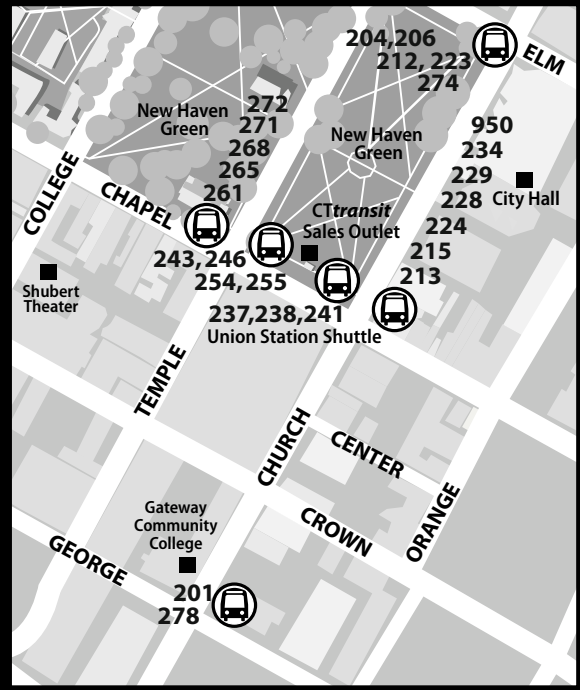

# 274 SARGENT DRIVE

274 Long Wharf  
274C City Point

Bus Schedule Updated July 2023

## WHAT THE SYMBOLS ON THE MAP MEAN

- 1** **Timepoints** are places the bus is scheduled to reach at a specific time (listed on the schedule). The timepoints are not the only places the bus will stop along the route.
- 271** **Transfer Points** show connections with other bus routes. The connecting route number is in the box. This is an example of where to transfer to the 271 route.
- **Part-time routing** is shown for areas where the bus does not always travel. Refer to the schedule for trips that take the part-time route.

## MAJOR DOWNTOWN BUS STOPS

## NEW HAVEN