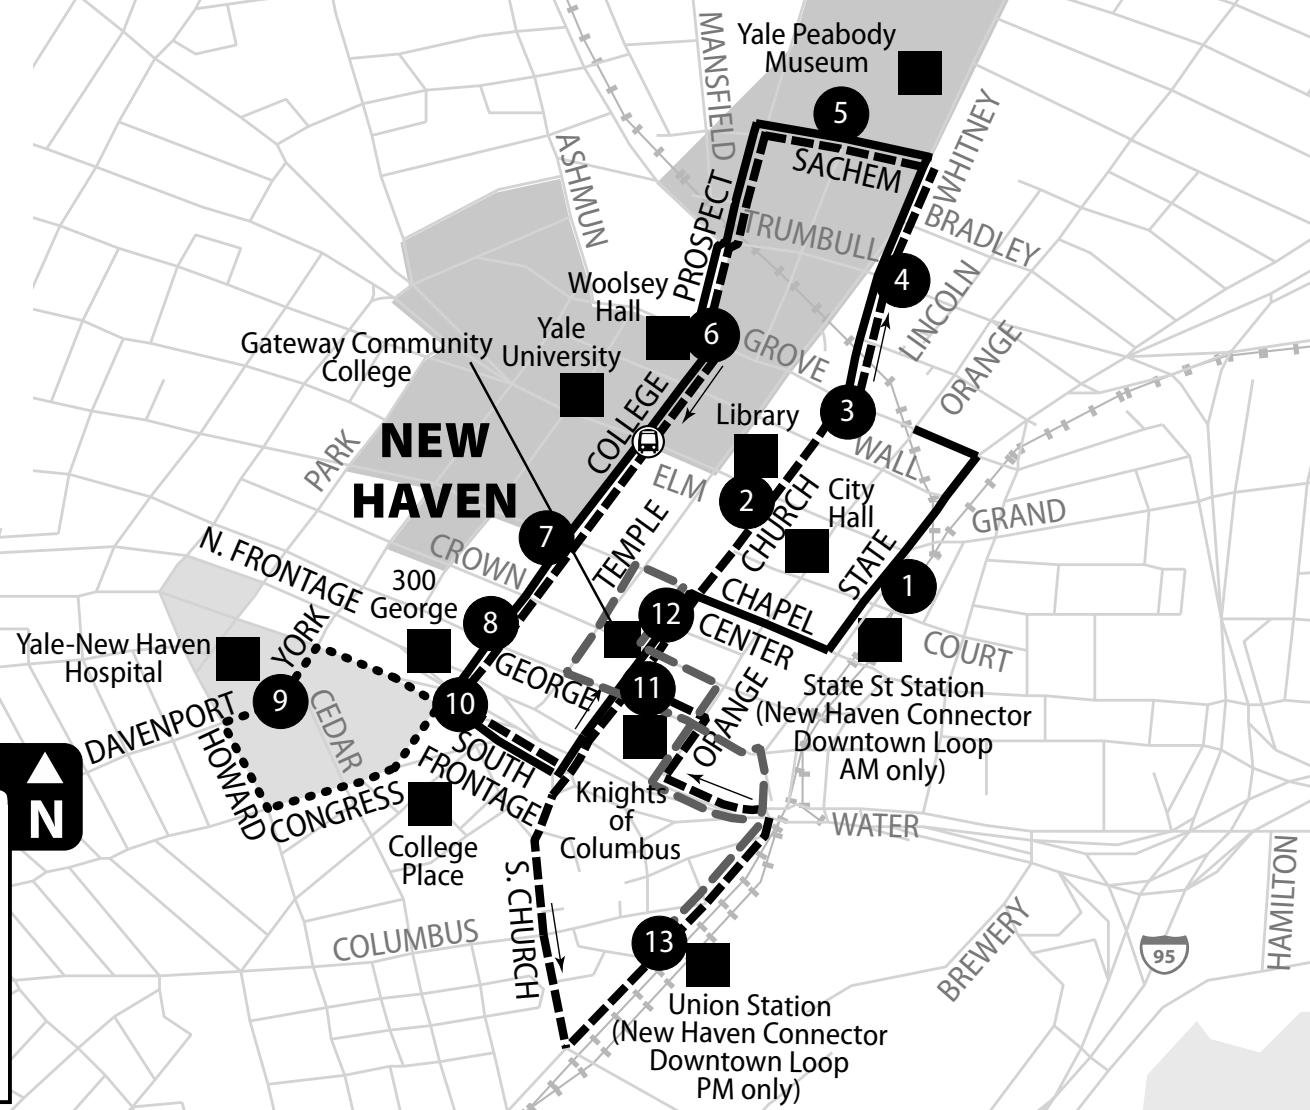

# 278 NEW HAVEN CONNECTOR DOWNTOWN LOOP

Bus Schedule Effective October 8, 2017

### WHAT THE SYMBOLS ON THE MAP MEAN

- New Haven Connector Downtown Loop A.M. routing
- New Haven Connector Downtown Loop P.M. routing
- FREE! Union Station Shuttle (Mon-Fri only)

**1** Timepoints are places the bus is scheduled to reach at a specific time (listed on the schedule). The timepoints are not the only places the bus will stop along the route.

**•••** Part-time routing is shown for areas where the bus does not always travel. Refer to the schedule for trips that take the part-time route.