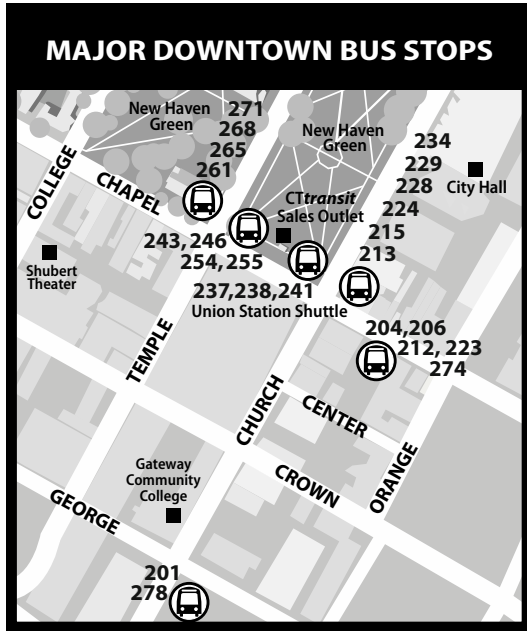

# 278 NEW HAVEN CONNECTOR DOWNTOWN LOOP

Bus Schedule Effective October 8, 2017

### WHAT THE SYMBOLS ON THE MAP MEAN

- New Haven Connector Downtown Loop A.M. routing
- New Haven Connector Downtown Loop P.M. routing
- FREE! Union Station Shuttle (Mon-Fri only)

**1** Timepoints are places the bus is scheduled to reach at a specific time (listed on the schedule). The timepoints are not the only places the bus will stop along the route.

**•••** Part-time routing is shown for areas where the bus does not always travel. Refer to the schedule for trips that take the part-time route.