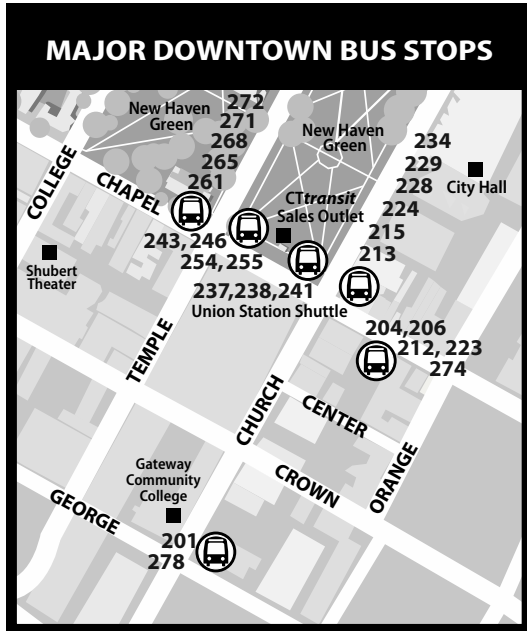

278 NEW HAVEN CONNECTOR DOWNTOWN LOOP

Bus Schedule Updated August 30, 2020

WHAT THE SYMBOLS ON THE MAP MEAN

- New Haven Connector Downtown Loop A.M. routing
- New Haven Connector Downtown Loop P.M. routing
- FREE! Union Station Shuttle (Mon-Fri only)

1 Timepoints are places the bus is scheduled to reach at a specific time (listed on the schedule). The timepoints are not the only places the bus will stop along the route.

••• Part-time routing is shown for areas where the bus does not always travel. Refer to the schedule for trips that take the part-time route.