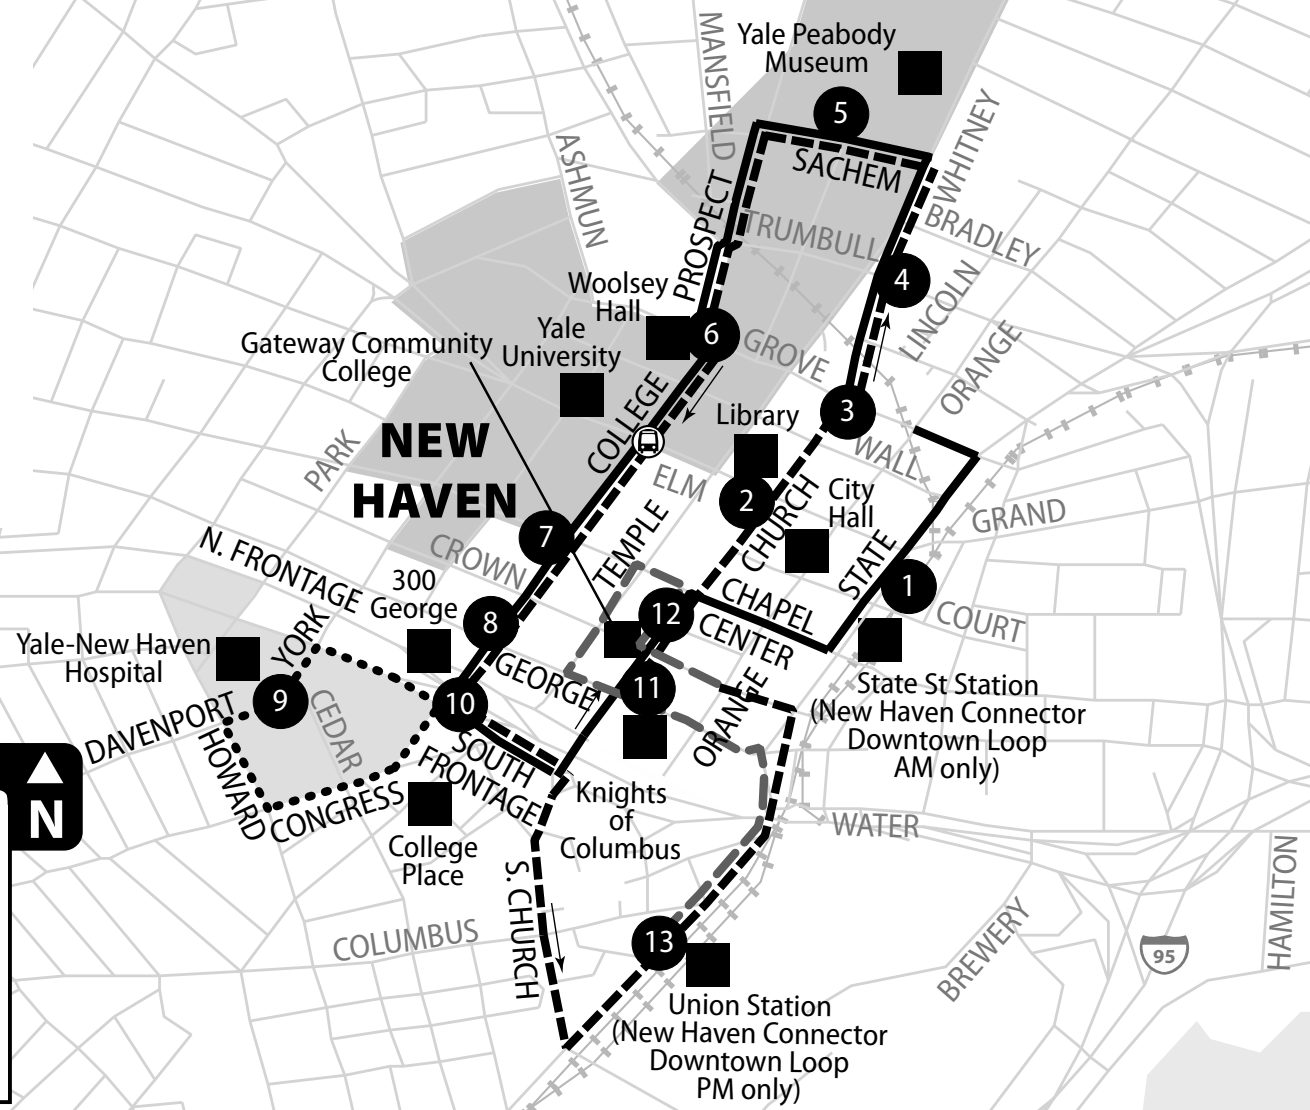

278 NEW HAVEN CONNECTOR DOWNTOWN LOOP

Bus Schedule Updated August 30, 2020

WHAT THE SYMBOLS ON THE MAP MEAN

- New Haven Connector Downtown Loop A.M. routing
- New Haven Connector Downtown Loop P.M. routing
- FREE! Union Station Shuttle (Mon-Fri only)

1 Timepoints are places the bus is scheduled to reach at a specific time (listed on the schedule). The timepoints are not the only places the bus will stop along the route.

••• Part-time routing is shown for areas where the bus does not always travel. Refer to the schedule for trips that take the part-time route.