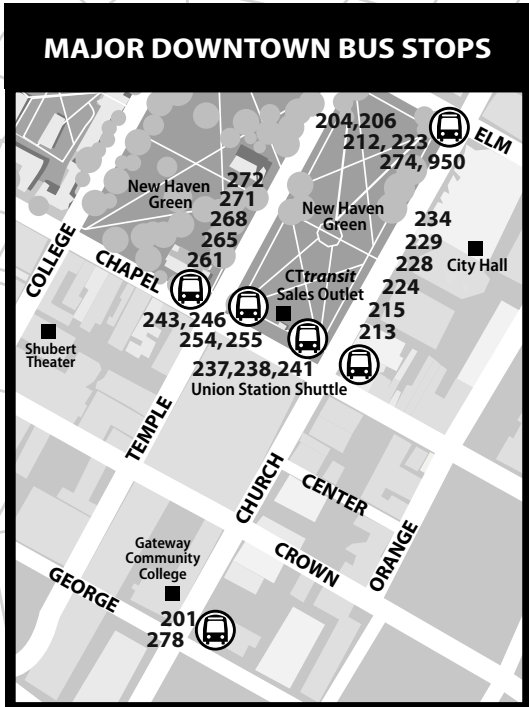

278 NEW HAVEN CONNECTOR DOWNTOWN LOOP

Bus Schedule Effective July 27, 2022

WHAT THE SYMBOLS ON THE MAP MEAN

- New Haven Connector Downtown Loop A.M. routing
- New Haven Connector Downtown Loop P.M. routing
- FREE! Union Station Shuttle

1 Timepoints are places the bus is scheduled to reach at a specific time (listed on the schedule). The timepoints are not the only places the bus will stop along the route.

••• Part-time routing is shown for areas where the bus does not always travel. Refer to the schedule for trips that take the part-time route.