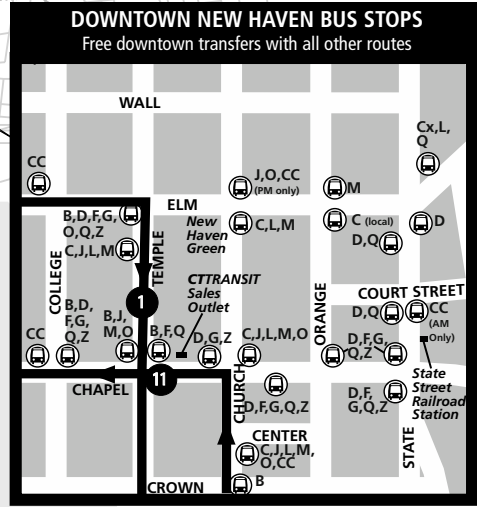

B

CONGRESS AVENUE

Routes

- B4 Bull Hill Lane
- B5 Jones Hill Road
- B6 Jones Hill Road via Railroad Avenue
- B7 Savin Rock via Second Avenue

Bus Schedule Updated April 16, 2017

* SNOW ROUTE: During severe weather buses may operate via Alling Crossing & Island Lane bypassing Frontage & Morgan.

WHAT THE SYMBOLS ON THE MAP MEAN

- 1** Timepoints are places the bus is scheduled to reach at a specific time (listed on the schedule). The timepoints are not the only places the bus will stop along the route.
- J** Transfer Points show connections with other bus routes. The connecting route letter is in the box. This is an example of where to transfer to the "J" route.
- Part-time routing is shown for areas where the bus does not always travel. Refer to the schedule for trips that take the part-time route.
- P** Park & Ride Lots offer free parking.
- ❄️ Snow Route