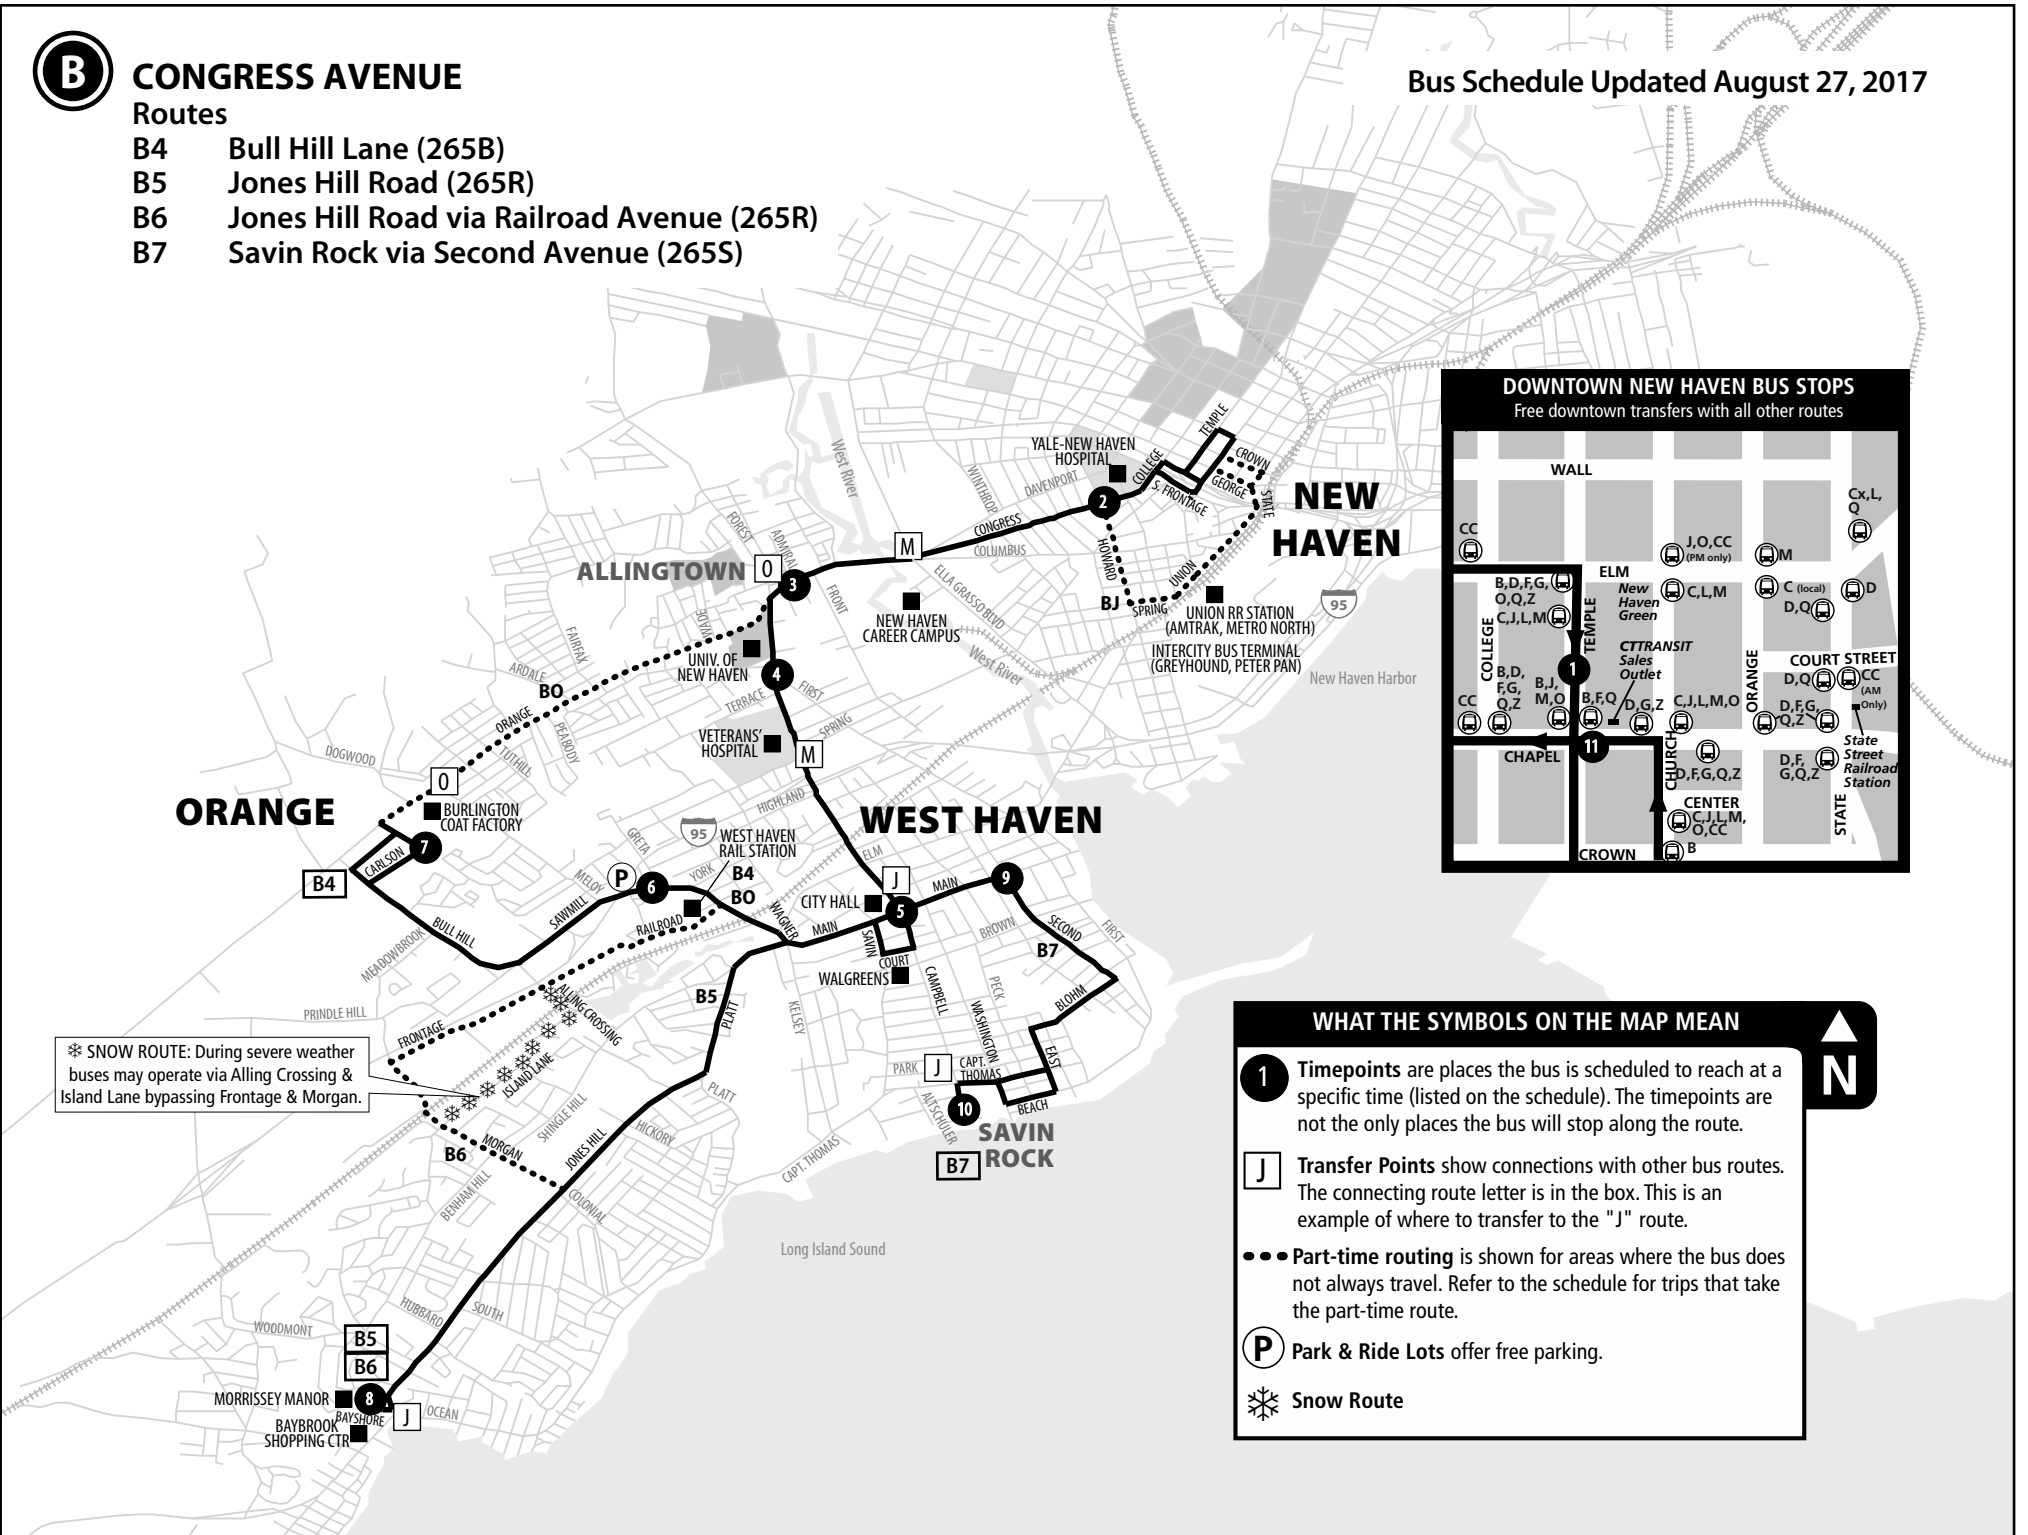

B

CONGRESS AVENUE

Routes

- B4 Bull Hill Lane (265B)
- B5 Jones Hill Road (265R)
- B6 Jones Hill Road via Railroad Avenue (265R)
- B7 Savin Rock via Second Avenue (265S)

Bus Schedule Updated August 27, 2017

* SNOW ROUTE: During severe weather buses may operate via Alling Crossing & Island Lane bypassing Frontage & Morgan.

WHAT THE SYMBOLS ON THE MAP MEAN

- 1** Timepoints are places the bus is scheduled to reach at a specific time (listed on the schedule). The timepoints are not the only places the bus will stop along the route.
- J** Transfer Points show connections with other bus routes. The connecting route letter is in the box. This is an example of where to transfer to the "J" route.
- Part-time routing is shown for areas where the bus does not always travel. Refer to the schedule for trips that take the part-time route.
- P** Park & Ride Lots offer free parking.
- ❄️ Snow Route