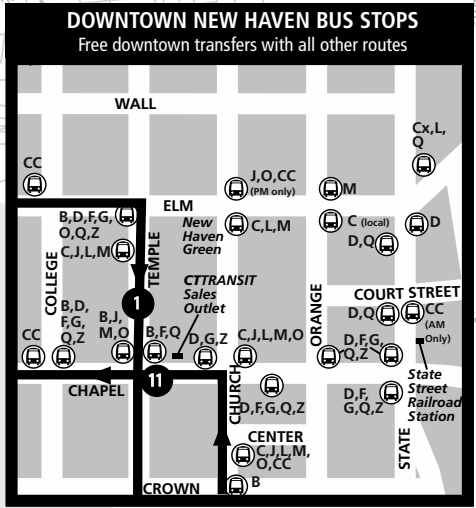

B

CONGRESS AVENUE

Routes

- B4 Bull Hill Lane (265B)
- B5 Jones Hill Road (265R)
- B6 Jones Hill Road via Railroad Avenue (265R)
- B7 Savin Rock via Second Avenue (265S)

Bus Schedule Updated August 27, 2017

* SNOW ROUTE: During severe weather buses may operate via Alling Crossing & Island Lane bypassing Frontage & Morgan.

WHAT THE SYMBOLS ON THE MAP MEAN

- 1** Timepoints are places the bus is scheduled to reach at a specific time (listed on the schedule). The timepoints are not the only places the bus will stop along the route.
- J** Transfer Points show connections with other bus routes. The connecting route letter is in the box. This is an example of where to transfer to the "J" route.
- Part-time routing is shown for areas where the bus does not always travel. Refer to the schedule for trips that take the part-time route.
- P** Park & Ride Lots offer free parking.
- ❄️ Snow Route