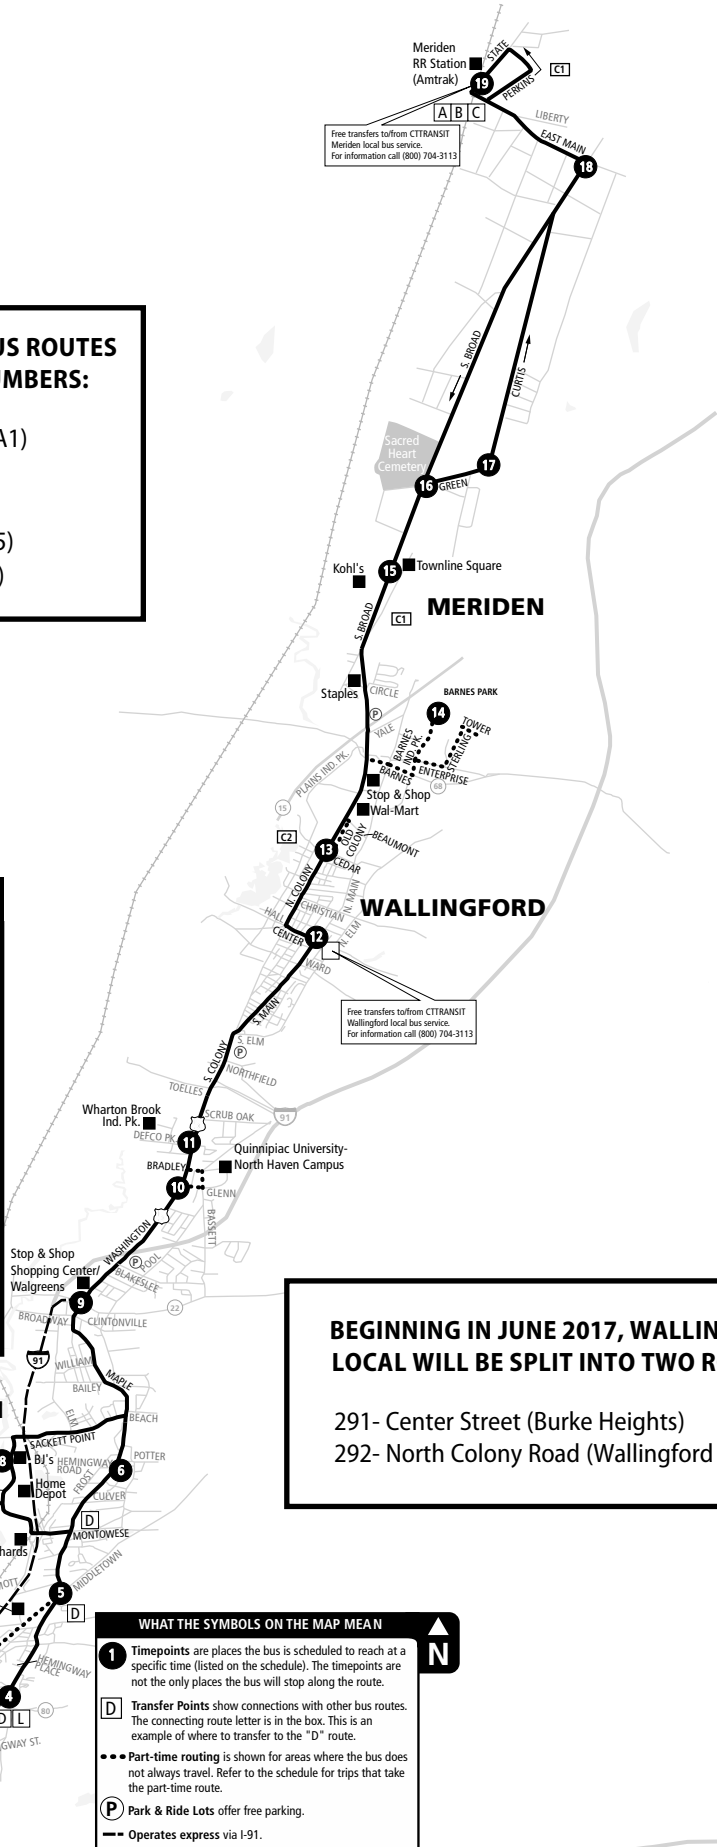

NORTH HAVEN

Routes

- C1 Meriden
- C2 Wallingford Center
- C3 North Haven Center
- C4 Universal Drive

Bus Schedule Updated April 2017

BEGINNING IN JUNE 2017, MERIDEN BUS ROUTES WILL CHANGE FROM LETTERS TO NUMBERS:

- 561- Westfield Meriden (formerly A1)
- 563- Yale Acres (formerly B3)
- 564- South Meriden (formerly B4)
- 565- West Main Street (formerly C5)
- 566- East Main Street (formerly C6)

DOWNTOWN NEW HAVEN BUS STOPS
Free downtown transfers with all other routes

BEGINNING IN JUNE 2017, WALLINGFORD LOCAL WILL BE SPLIT INTO TWO ROUTES:

- 291- Center Street (Burke Heights)
- 292- North Colony Road (Wallingford Plaza)

WHAT THE SYMBOLS ON THE MAP MEAN

- **1** Timepoints are places the bus is scheduled to reach at a specific time (listed on the schedule). The timepoints are not the only places the bus will stop along the route.
- **D** Transfer Points show connections with other bus routes. The connecting route letter is in the box. This is an example of where to transfer to the "D" route.
- ••• Part-time routing is shown for areas where the bus does not always travel. Refer to the schedule for trips that take the part-time route.
- **P** Park & Ride Lots offer free parking.
- --- Operates express via I-91.