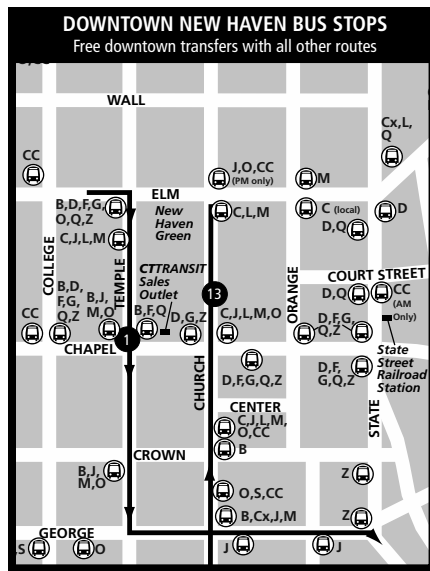

KIMBERLY AVENUE

Bus Schedule Effective August 27, 2017

Routes

- J5 Savin Rock (271S)
- J6 Oyster River (271R)
- J7 Milford - CT Post Mall (271M)

MILFORD

WHAT THE SYMBOLS ON THE MAP MEAN

1 Timepoints are places the bus is scheduled to reach at a specific time (listed on the schedule). The timepoints are not the only places the bus will stop along the route.

B Transfer Points show connections with other bus routes. The connecting route letter is in the box. This is an example of where to transfer to the "B" route.

••• Part-time routing is shown for areas where the bus does not always travel. Refer to the schedule for trips that take the part-time route.