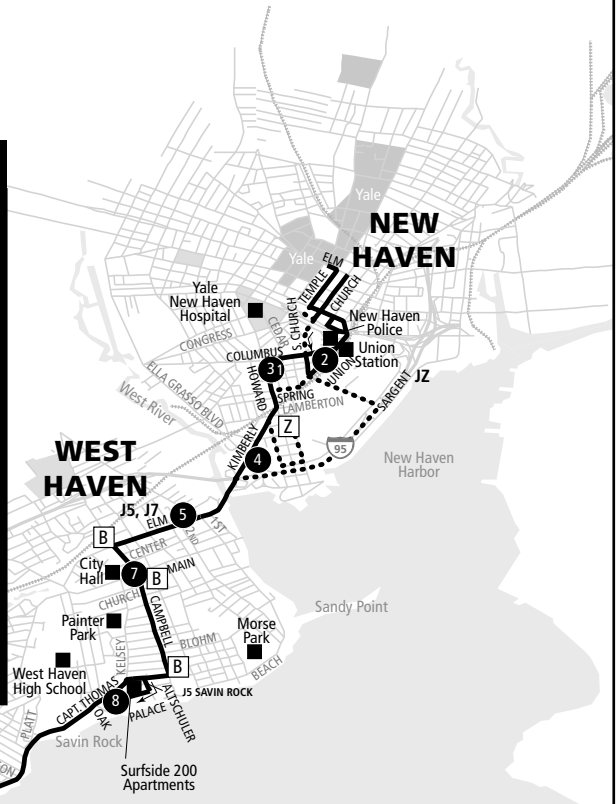

KIMBERLY AVENUE

Bus Schedule Effective August 27, 2017

Routes

- J5 Savin Rock (271S)
- J6 Oyster River (271R)
- J7 Milford - CT Post Mall (271M)

MILFORD

WHAT THE SYMBOLS ON THE MAP MEAN

1 Timepoints are places the bus is scheduled to reach at a specific time (listed on the schedule). The timepoints are not the only places the bus will stop along the route.

B Transfer Points show connections with other bus routes. The connecting route letter is in the box. This is an example of where to transfer to the "B" route.

••• Part-time routing is shown for areas where the bus does not always travel. Refer to the schedule for trips that take the part-time route.