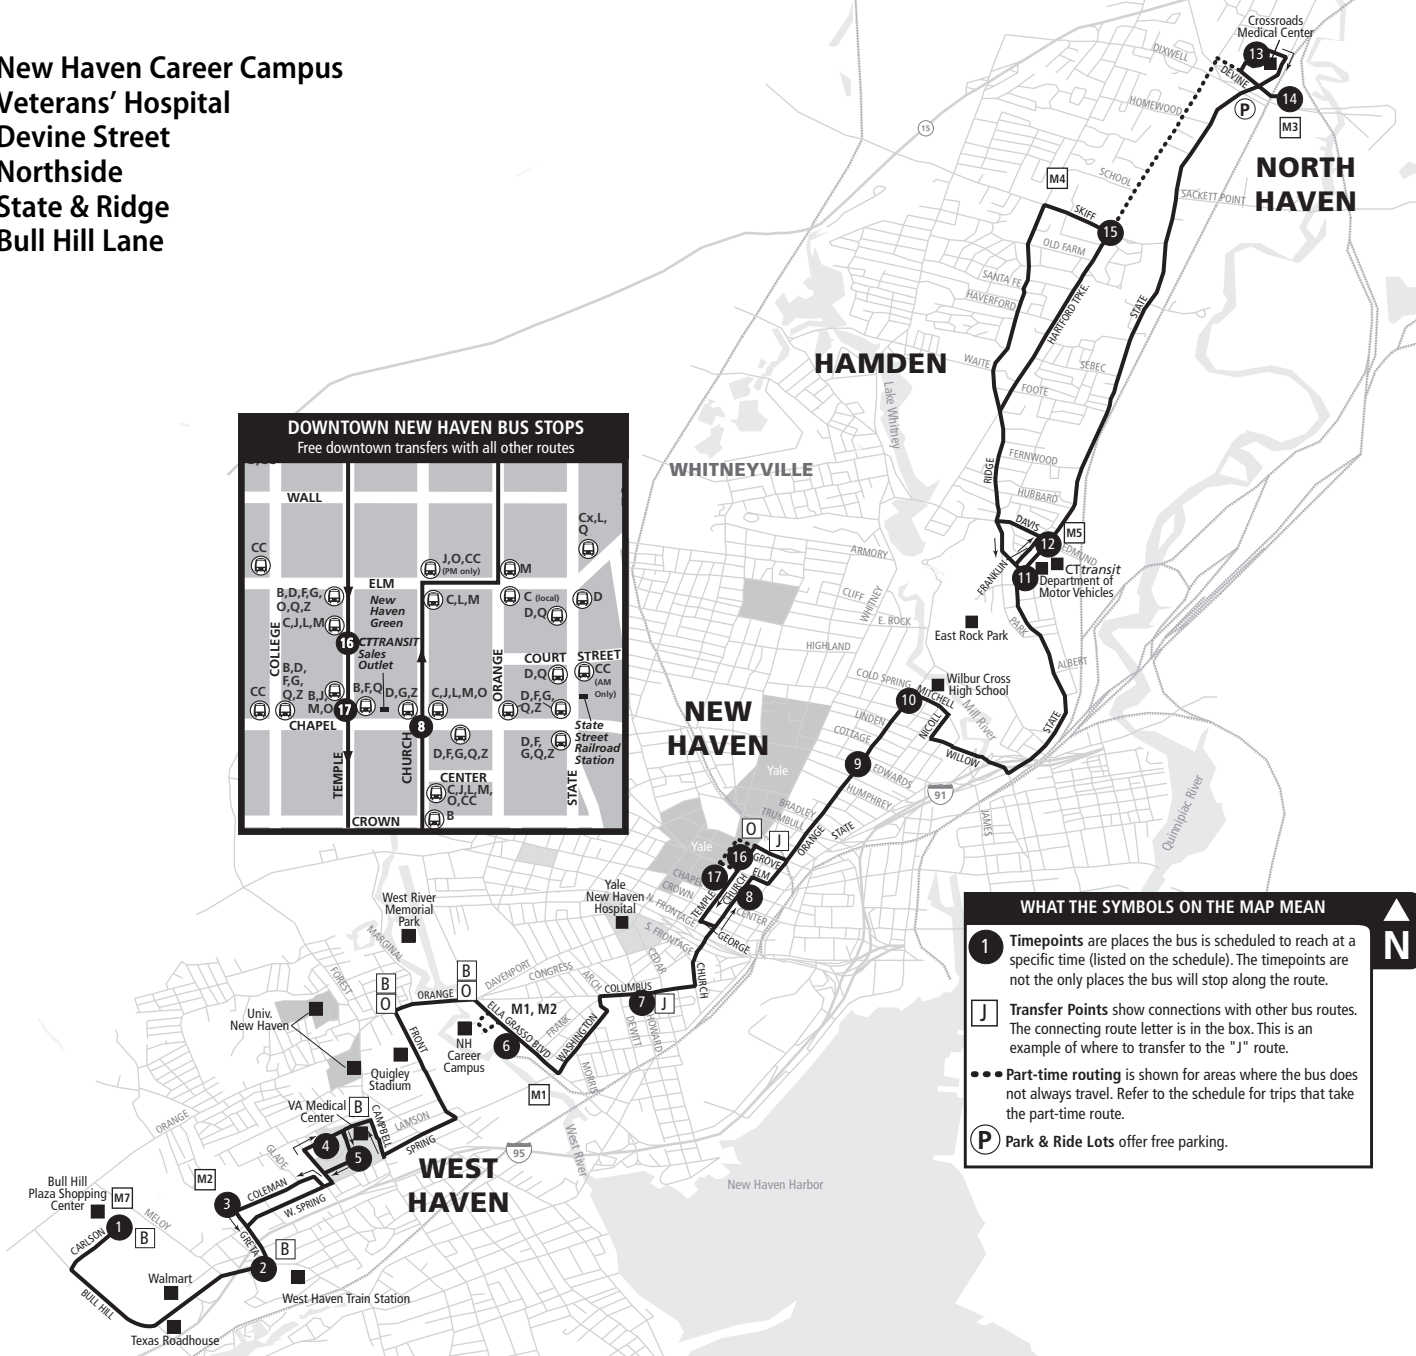

WASHINGTON AVENUE STATE STREET

Bus Schedule Updated December 11, 2016

Routes

- M1 New Haven Career Campus
- M2 Veterans' Hospital
- M3 Devine Street
- M4 Northside
- M5 State & Ridge
- M7 Bull Hill Lane

DOWNTOWN NEW HAVEN BUS STOPS
Free downtown transfers with all other routes

Map showing downtown New Haven bus stops with route numbers and street names. Key streets include Wall, Elm, College, Chapel, Temple, Church, Crown, Orange, Court, Street, and State. Stop numbers 16, 17, and 18 are highlighted.

WHAT THE SYMBOLS ON THE MAP MEAN

- 1** Timepoints are places the bus is scheduled to reach at a specific time (listed on the schedule). The timepoints are not the only places the bus will stop along the route.
- J** Transfer Points show connections with other bus routes. The connecting route letter is in the box. This is an example of where to transfer to the "J" route.
- Part-time routing is shown for areas where the bus does not always travel. Refer to the schedule for trips that take the part-time route.
- P** Park & Ride Lots offer free parking.