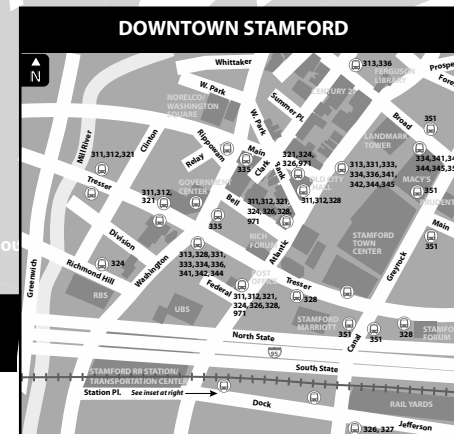

For train schedule & fare information:

CTrail New Haven Line
877-690-5114 • www.mta.info/mnr

CTrail Shore Line East
877-CT-RIDES • www.shorelineeast.com

Amtrak
800-USA-RAIL • www.mta.info/mnr