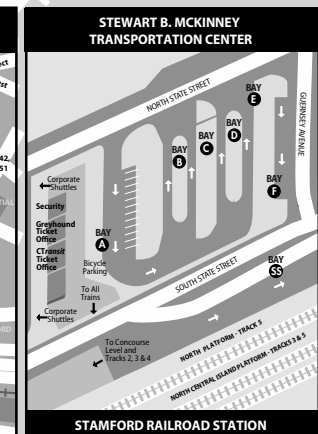

For train schedule & fare information:

CTrail New Haven Line
877-690-5114 • www.mta.info/mnr

CTrail Shore Line East
877-CT-RIDES • www.shorelineeast.com

Amtrak
800-USA-RAIL • www.mta.info/mnr