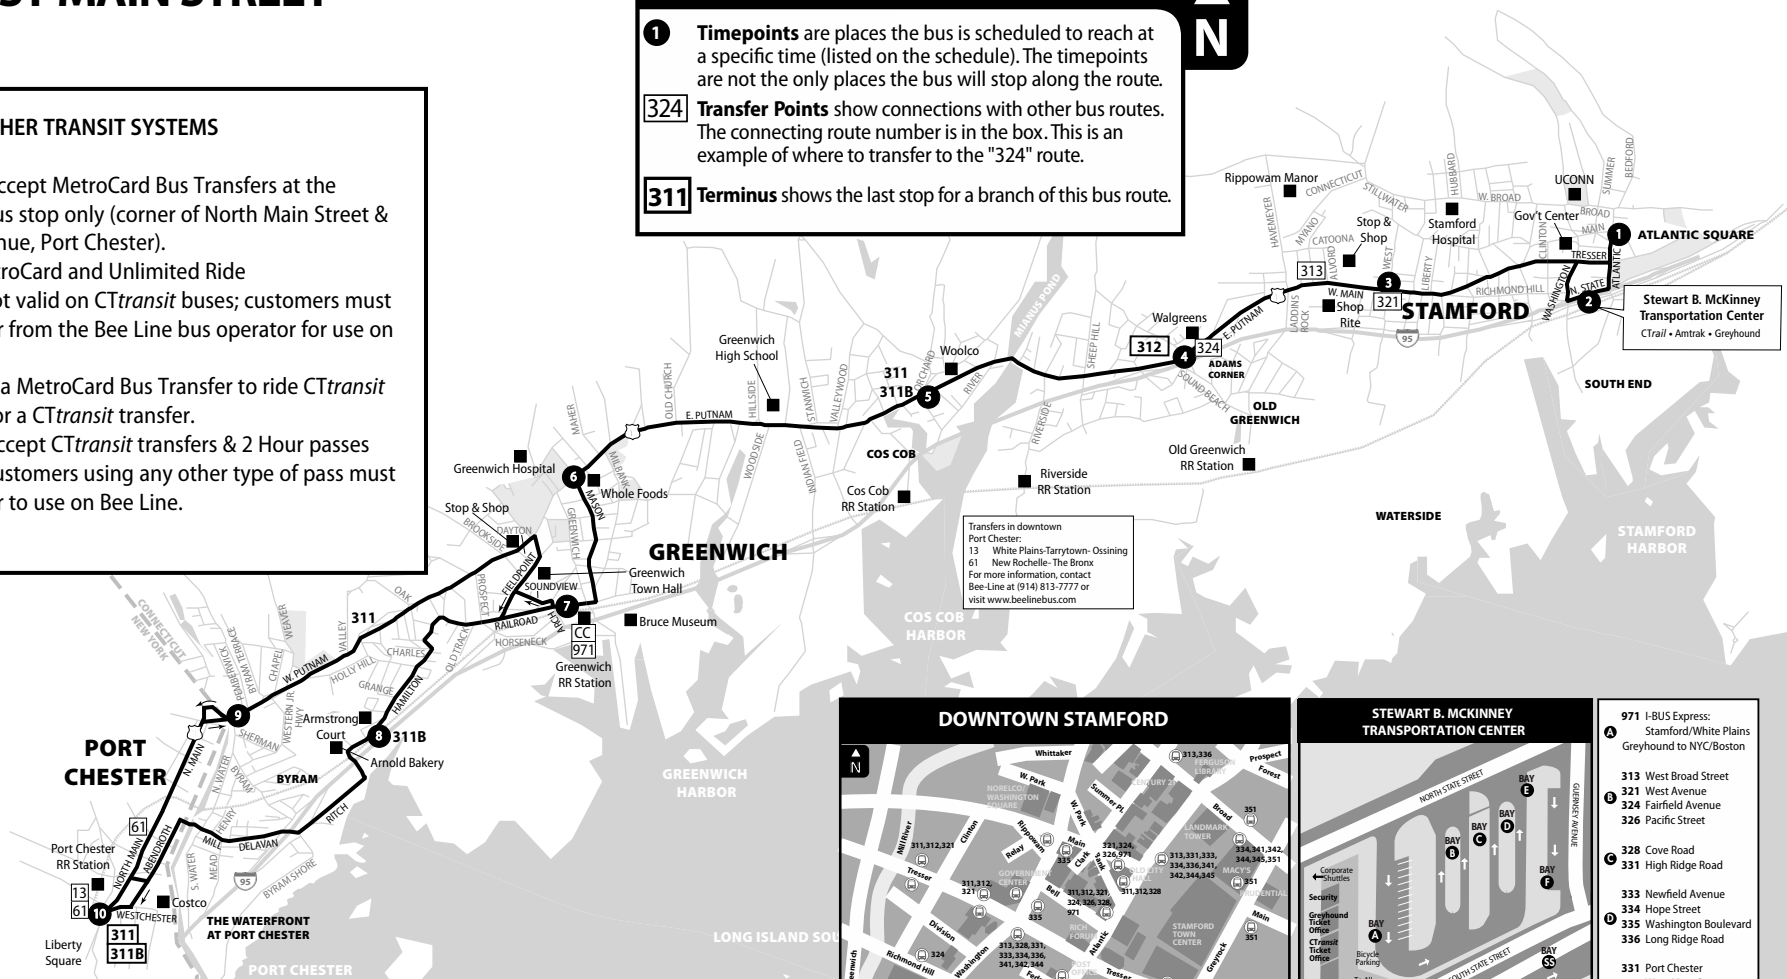

311 PORT CHESTER 312 WEST MAIN STREET

Bus Schedule Effective March 19, 2017

TRANSFERS WITH OTHER TRANSIT SYSTEMS

Bee Line

- CTtransit buses accept MetroCard Bus Transfers at the Liberty Square bus stop only (corner of North Main Street & Westchester Avenue, Port Chester).
- Pay-Per-Ride MetroCard and Unlimited Ride MetroCard are not valid on CTtransit buses; customers must request a transfer from the Bee Line bus operator for use on CTtransit.
- Customers using a MetroCard Bus Transfer to ride CTtransit are not eligible for a CTtransit transfer.
- Bee-Line buses accept CTtransit transfers & 2 Hour passes only. CTtransit customers using any other type of pass must request a transfer to use on Bee Line.

WHAT THE SYMBOLS ON THE MAP MEAN

1. **1 Timepoints** are places the bus is scheduled to reach at a specific time (listed on the schedule). The timepoints are not the only places the bus will stop along the route.
2. **324 Transfer Points** show connections with other bus routes. The connecting route number is in the box. This is an example of where to transfer to the "324" route.
3. **311 Terminus** shows the last stop for a branch of this bus route.