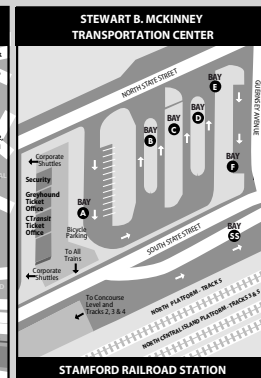

351 Stamford Connector: Downtown Loop	311 Port Chester
355 UConn Stamford Connector	312 West Main Street
971 I-BUS Express: Stamford/White Plains Greyhound to NYC/Boston	341 Norwalk
	342 East Main Street
	344 Glenbrook Road
	345 NCC Flyer
	327 Shippan Avenue
313 West Broad Street	
321 West Avenue	
324 Fairfield Avenue	
326 Pacific Street	
328 Cove Road	
331 High Ridge Road	
333 Newfield Avenue	
334 Hope Street	
335 Washington Boulevard	
336 Long Ridge Road