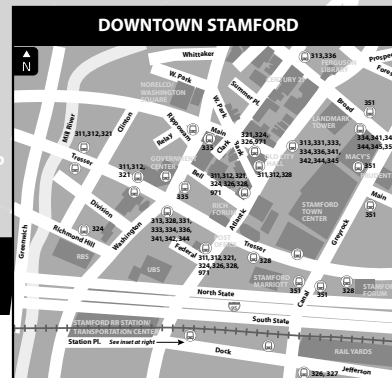

351 Stamford Connector: Downtown Loop	311 Port Chester
355 UConn Stamford Connector	312 West Main Street
971 I-BUS Express: Stamford/White Plains Greyhound to NYC/Boston	341 Norwalk
	342 East Main Street
	344 Glenbrook Road
	345 NCC Flyer
	327 Shippan Avenue
313 West Broad Street	
321 West Avenue	
324 Fairfield Avenue	
326 Pacific Street	
328 Cove Road	
331 High Ridge Road	
333 Newfield Avenue	
334 Hope Street	
335 Washington Boulevard	
336 Long Ridge Road