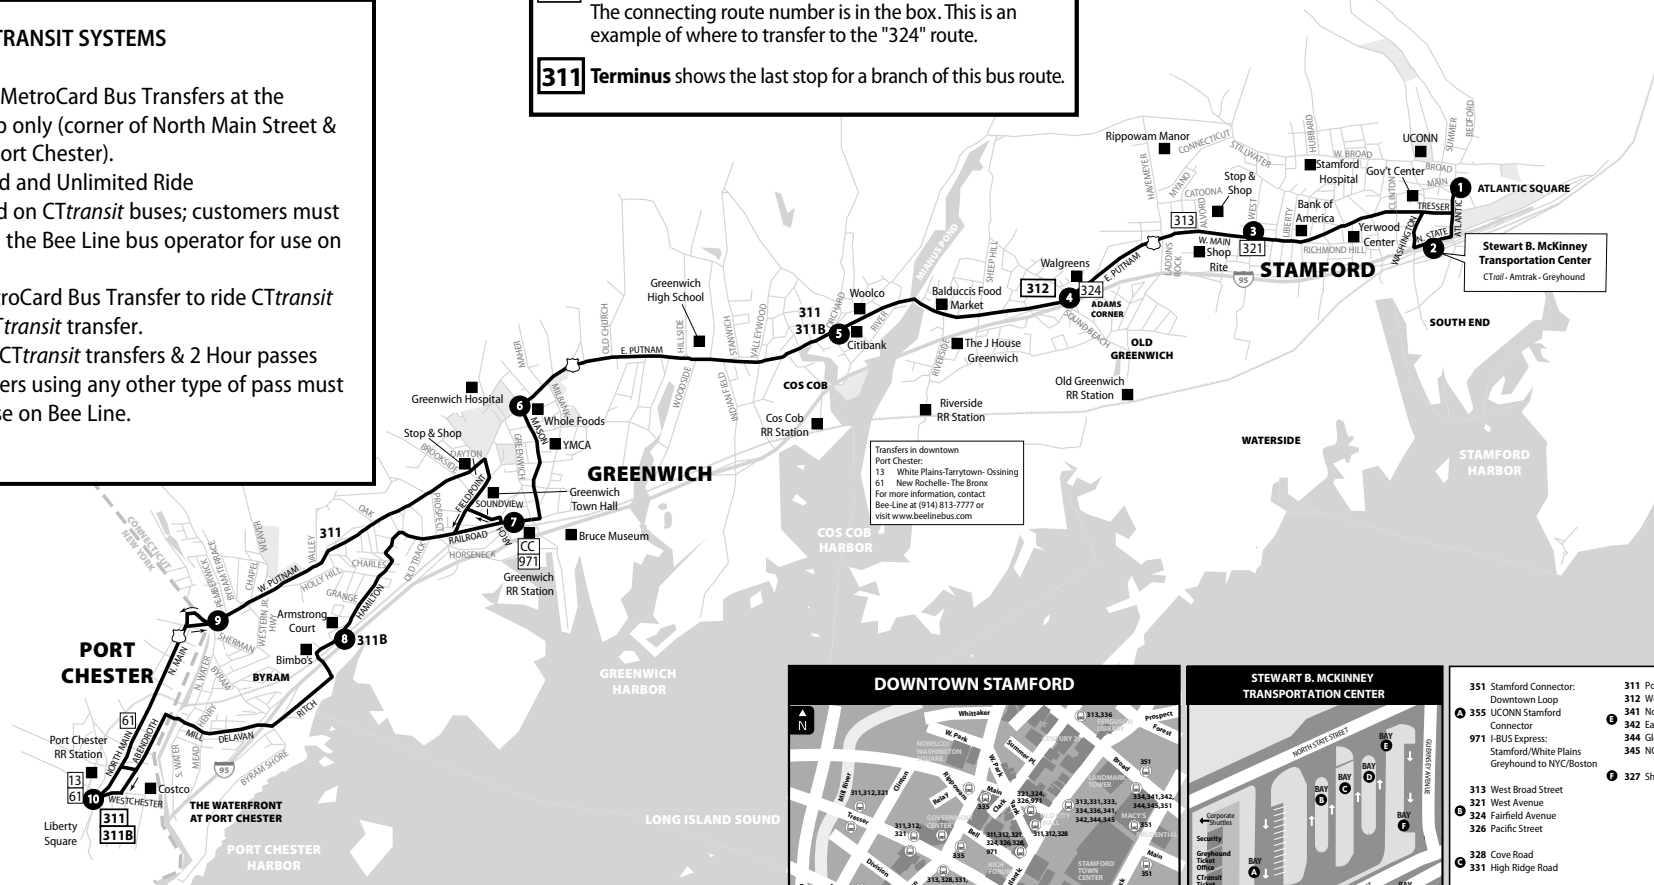

311 PORT CHESTER 312 WEST MAIN STREET

Bus Schedule Effective November 6, 2022

TRANSFERS WITH OTHER TRANSIT SYSTEMS

Bee Line

- CTtransit buses accept MetroCard Bus Transfers at the Liberty Square bus stop only (corner of North Main Street & Westchester Avenue, Port Chester).
- Pay-Per-Ride MetroCard and Unlimited Ride MetroCard are not valid on CTtransit buses; customers must request a transfer from the Bee Line bus operator for use on CTtransit.
- Customers using a MetroCard Bus Transfer to ride CTtransit are not eligible for a CTtransit transfer.
- Bee-Line buses accept CTtransit transfers & 2 Hour passes only. CTtransit customers using any other type of pass must request a transfer to use on Bee Line.

WHAT THE SYMBOLS ON THE MAP MEAN

1. **1** Timepoints are places the bus is scheduled to reach at a specific time (listed on the schedule). The timepoints are not the only places the bus will stop along the route.
2. **324** Transfer Points show connections with other bus routes. The connecting route number is in the box. This is an example of where to transfer to the "324" route.
3. **311** Terminus shows the last stop for a branch of this bus route.

RAILROAD CONNECTIONS

Stamford Transportation Center

CTrail New Haven Line (Metro-North)
CTrail Shore Line East
Amtrak

Old Greenwich Railroad Station

CTrail New Haven Line (Metro-North)

Port Chester Railroad Station

CTrail New Haven Line (Metro-North)

For train schedule & fare information:

CTrail New Haven Line
877-690-5114 • www.mta.info/mnr

CTrail Shore Line East
877-CT-RIDES •

www.shorelineeast.com

Amtrak

800-USA-RAIL • www.mta.info/mnr