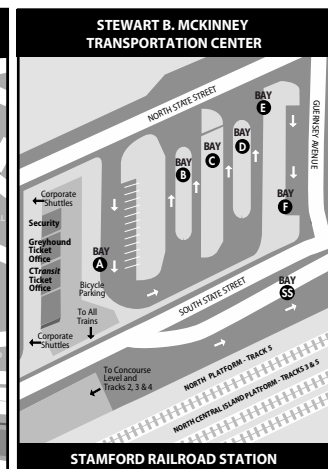

## RAILROAD CONNECTIONS

**Stamford Transportation Center**  
 CTrail New Haven Line (Metro-North)  
 CTrail Shore Line East  
 Amtrak

Amtrak  
 800-USA-RAIL • [www.mta.info/mnr](http://www.mta.info/mnr)

**WHAT THE SYMBOLS ON THE MAP MEAN**

**1** Timepoints are places the bus is scheduled to reach at a specific time (listed on the schedule). The timepoints are not the only places the bus will stop along the route.

**324** Transfer Points show connections with other bus routes. The connecting route number is in the box. This is an example of where to transfer to the "324" route.

... Part-time routing is shown for areas where the bus does not always travel. Refer to the schedule for trips that take the part-time route.

**321** Terminus shows the last stop for a branch of this bus route.

❄️ Snow Route

- 971 I-BUS Express: Stamford/White Plains Greyhound to NYC/Boston
- A 313 West Broad Street
- B 321 West Avenue
- C 324 Fairfield Avenue
- D 326 Pacific Street
- E 328 Cove Road
- F 331 High Ridge Road
- G 333 Newfield Avenue
- H 334 Hope Street
- I 335 Washington Boulevard
- J 336 Long Ridge Road
- K 331 Port Chester
- L 312 West Main Street
- M 341 Norwalk
- N 342 East Main Street
- O 344 Glenbrook Road
- P 345 NCC Flyer
- Q 327 Shippan Avenue
- R 351 Stamford Connector: Downtown Loop