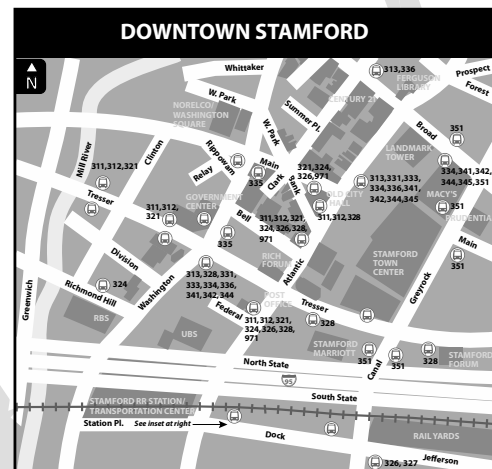

## RAILROAD CONNECTIONS

**Stamford Transportation Center**  
 CTrail New Haven Line (Metro-North)  
 CTrail Shore Line East  
 Amtrak

Amtrak  
 800-USA-RAIL • [www.mta.info/mnr](http://www.mta.info/mnr)

**WHAT THE SYMBOLS ON THE MAP MEAN**

**1** Timepoints are places the bus is scheduled to reach at a specific time (listed on the schedule). The timepoints are not the only places the bus will stop along the route.

**324** Transfer Points show connections with other bus routes. The connecting route number is in the box. This is an example of where to transfer to the "324" route.

... Part-time routing is shown for areas where the bus does not always travel. Refer to the schedule for trips that take the part-time route.

**321** Terminus shows the last stop for a branch of this bus route.

❄️ Snow Route

- 971 I-BUS Express: Stamford/White Plains Greyhound to NYC/Boston
- A 313 West Broad Street
- B 321 West Avenue
- C 324 Fairfield Avenue
- D 326 Pacific Street
- E 328 Cove Road
- F 331 High Ridge Road
- G 333 Newfield Avenue
- H 334 Hope Street
- I 335 Washington Boulevard
- J 336 Long Ridge Road
- K 331 Port Chester
- L 312 West Main Street
- M 341 Norwalk
- N 342 East Main Street
- O 344 Glenbrook Road
- P 345 NCC Flyer
- Q 327 Shippan Avenue
- R 351 Stamford Connector: Downtown Loop