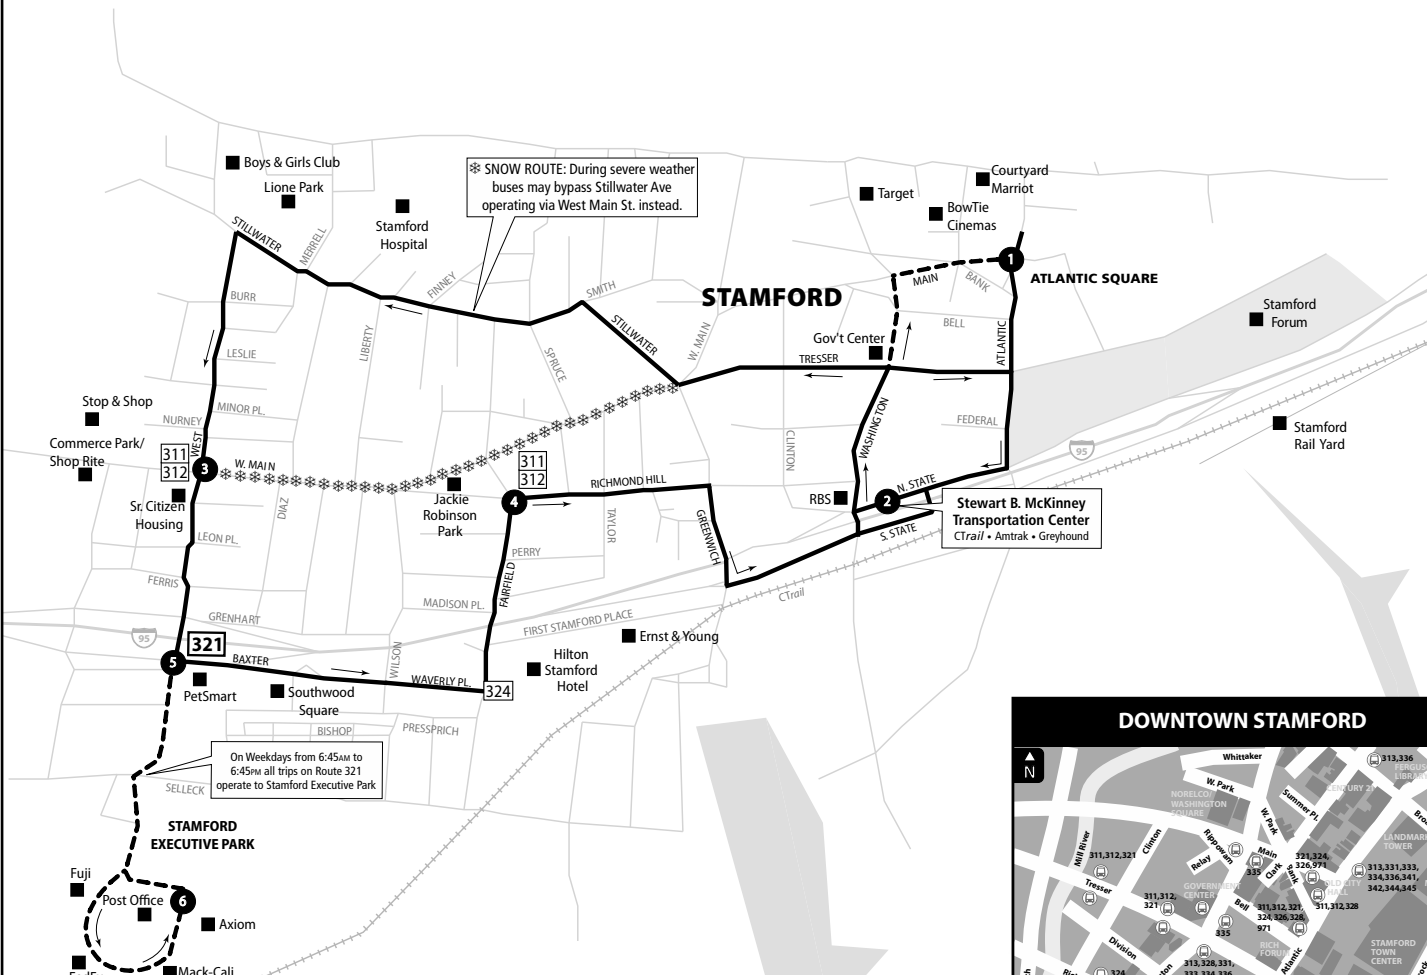

# 321 WEST AVENUE

321 Baxter Avenue

Bus Schedule Effective March 25, 2018

## RAILROAD CONNECTIONS

**Stamford Transportation Center**  
 CTrail New Haven Line (Metro-North)  
 CTrail Shore Line East  
 Amtrak

Amtrak  
 800-USA-RAIL • [www.mta.info/mnr](http://www.mta.info/mnr)

**WHAT THE SYMBOLS ON THE MAP MEAN**

**1** Timepoints are places the bus is scheduled to reach at a specific time (listed on the schedule). The timepoints are not the only places the bus will stop along the route.

**324** Transfer Points show connections with other bus routes. The connecting route number is in the box. This is an example of where to transfer to the "324" route.

... Part-time routing is shown for areas where the bus does not always travel. Refer to the schedule for trips that take the part-time route.