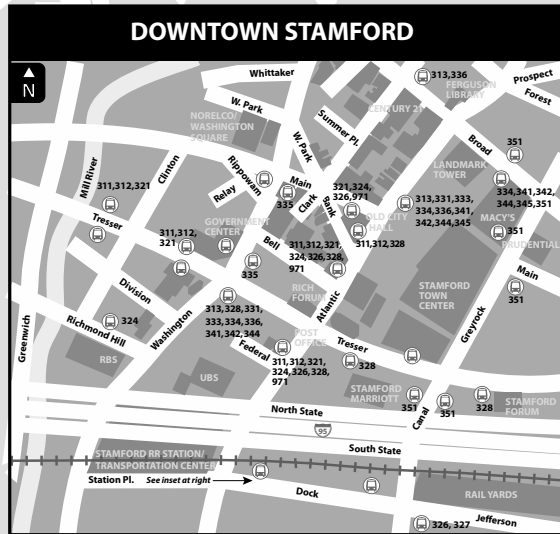

# 324 FAIRFIELD AVENUE

Bus Schedule Effective March 25, 2018

- 324 Waterside
- 324S Waterside-Sound Beach Avenue

**WHAT THE SYMBOLS ON THE MAP MEAN**

- 1** Timepoints are places the bus is scheduled to reach at a specific time (listed on the schedule). The timepoints are not the only places the bus will stop along the route.
- 311** Transfer Points show connections with other bus routes. The connecting route number is in the box. This is an example of where to transfer to the "311" route.
- 324** Terminus shows the last stop for a branch of this bus route
- Part-time routing is shown for areas where the bus does not always travel. Refer to the schedule for trips that take the part time route.

- 971 I-BUS Express: Stamford/White Plains Greyhound to NYC/Boston
- A** 313 West Broad Street
- B** 321 West Avenue
- C** 324 Fairfield Avenue
- D** 326 Pacific Street
- E** 328 Cove Road
- F** 331 High Ridge Road
- G** 333 Newfield Avenue
- H** 334 Hope Street
- I** 335 Washington Boulevard
- J** 336 Long Ridge Road
- K** 331 Port Chester
- L** 312 West Main Street
- M** 341 Norwalk
- N** 342 East Main Street
- O** 344 Glenbrook Road
- P** 345 NCC Flyer
- Q** 327 Shippin Avenue
- S** 351 Stamford Connector: Downtown Loop