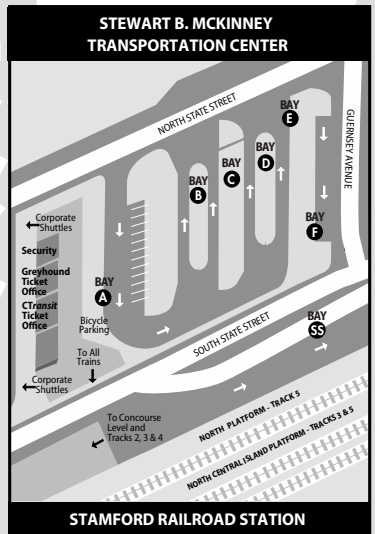

# 324 FAIRFIELD AVENUE

Bus Schedule Effective March 25, 2018

- 324 Waterside
- 324S Waterside-Sound Beach Avenue

**WHAT THE SYMBOLS ON THE MAP MEAN**

- 1** Timepoints are places the bus is scheduled to reach at a specific time (listed on the schedule). The timepoints are not the only places the bus will stop along the route.
- 311** Transfer Points show connections with other bus routes. The connecting route number is in the box. This is an example of where to transfer to the "311" route.
- 324** Terminus shows the last stop for a branch of this bus route
- Part-time routing is shown for areas where the bus does not always travel. Refer to the schedule for trips that take the part time route.

- 971 I-BUS Express: Stamford/White Plains Greyhound to NYC/Boston
- A** 313 West Broad Street
- B** 321 West Avenue
- C** 324 Fairfield Avenue
- D** 326 Pacific Street
- E** 328 Cove Road
- F** 331 High Ridge Road
- G** 333 Newfield Avenue
- H** 334 Hope Street
- I** 335 Washington Boulevard
- J** 336 Long Ridge Road
- K** 331 Port Chester
- L** 312 West Main Street
- M** 341 Norwalk
- N** 342 East Main Street
- O** 344 Glenbrook Road
- P** 345 NCC Flyer
- Q** 327 Shippin Avenue
- S** 351 Stamford Connector: Downtown Loop