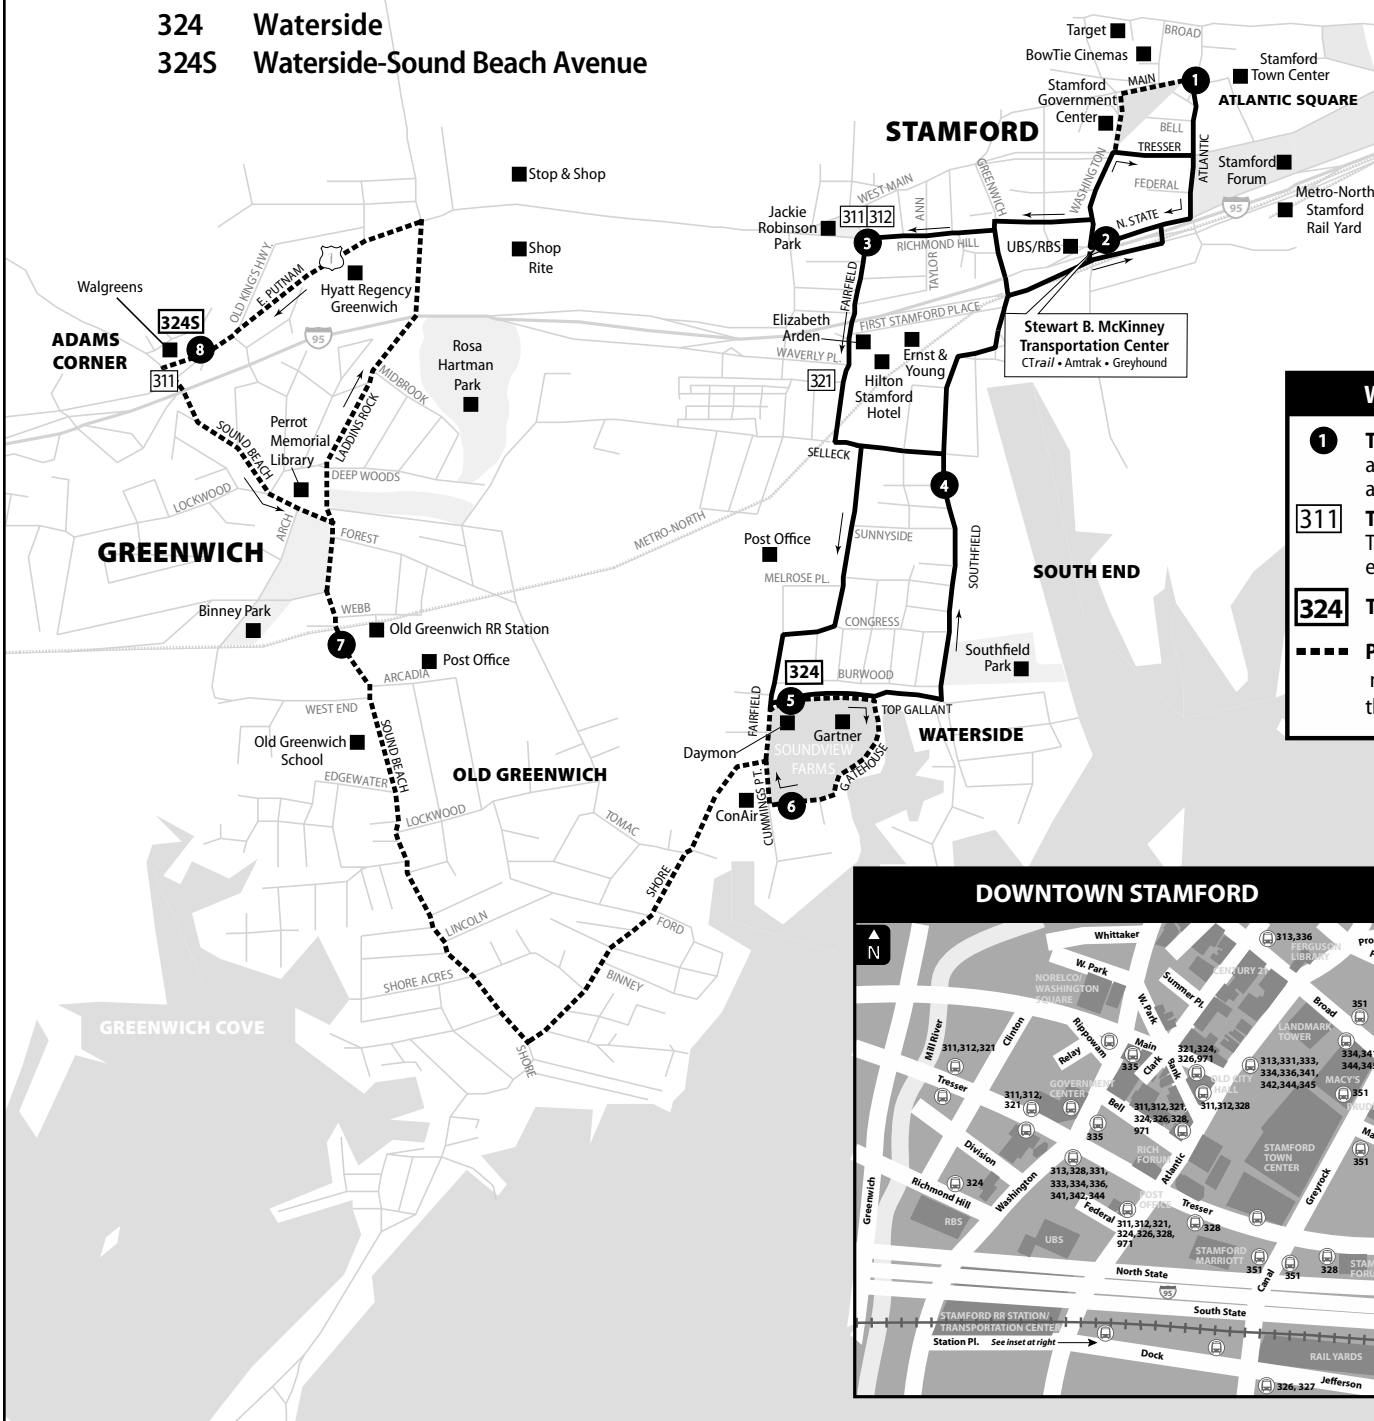

# 324 FAIRFIELD AVENUE

Bus Schedule Effective March 25, 2018

- 324 Waterside
- 324S Waterside-Sound Beach Avenue

**WHAT THE SYMBOLS ON THE MAP MEAN**

- 1** Timepoints are places the bus is scheduled to reach at a specific time (listed on the schedule). The timepoints are not the only places the bus will stop along the route.
- 311** Transfer Points show connections with other bus routes. The connecting route number is in the box. This is an example of where to transfer to the "311" route.
- 324** Terminus shows the last stop for a branch of this bus route
- Part-time routing is shown for areas where the bus does not always travel. Refer to the schedule for trips that take the part time route.

- 971 I-BUS Express: Stamford/White Plains Greyhound to NYC/Boston
- A** 313 West Broad Street
- B** 321 West Avenue
- C** 324 Fairfield Avenue
- D** 326 Pacific Street
- E** 328 Cove Road
- F** 331 High Ridge Road
- G** 333 Newfield Avenue
- H** 334 Hope Street
- I** 335 Washington Boulevard
- J** 336 Long Ridge Road
- K** 331 Port Chester
- L** 312 West Main Street
- M** 341 Norwalk
- N** 342 East Main Street
- O** 344 Glenbrook Road
- P** 345 NCC Flyer
- Q** 327 Shippin Avenue
- S** 351 Stamford Connector: Downtown Loop