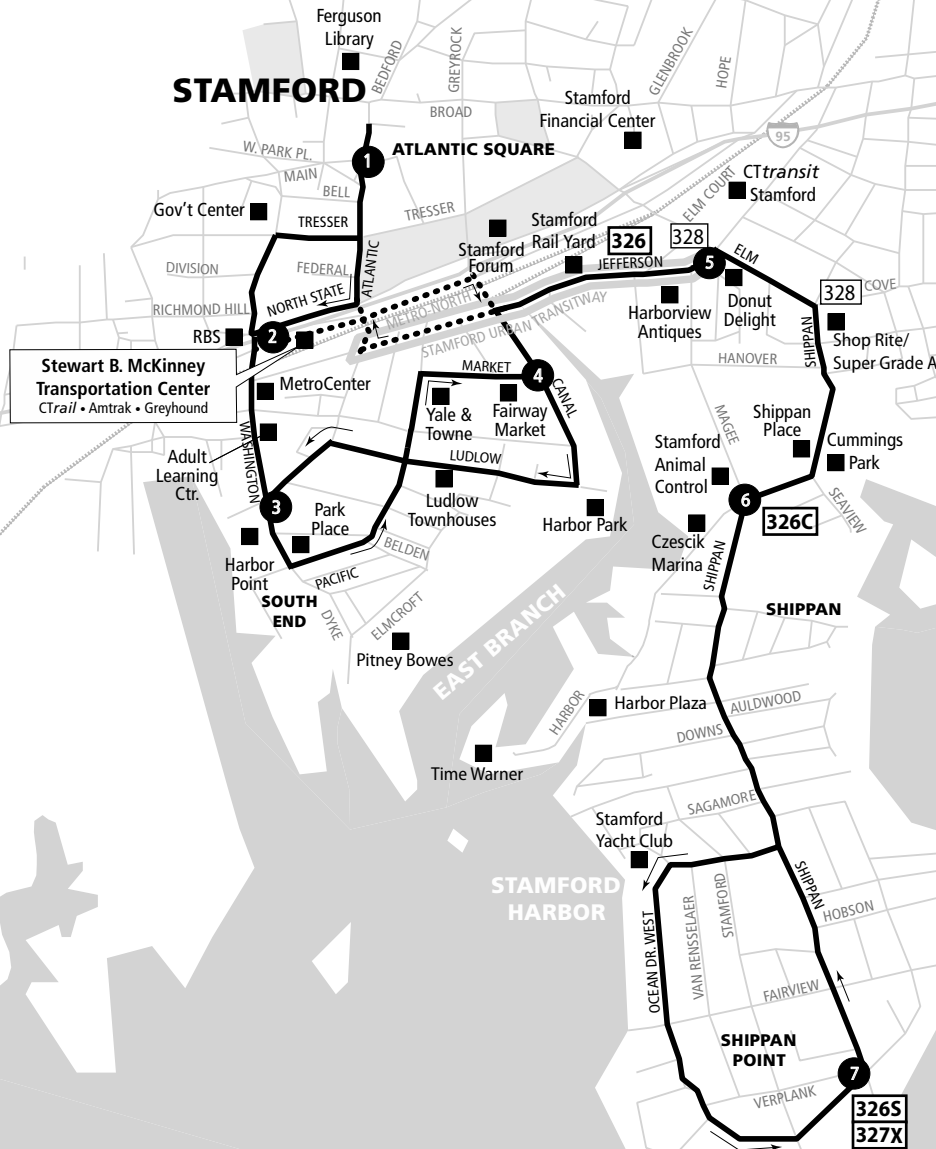

# 326 ● PACIFIC STREET 327 ● SHIPPAN AVENUE

- 326 South End
- 326C Cummings Park
- 326S Shippan Point
- 327X Shippan Point via Transitway

Bus Schedule Effective March 19, 2017

- 971 I-BUS Express: Stamford/White Plains Greyhound to NYC/Boston
- 313 West Broad Street
- 321 West Avenue
- 324 Fairfield Avenue
- 326 Pacific Street
- 328 Cove Road
- 331 High Ridge Road
- 333 Newfield Avenue
- 334 Hope Street
- 335 Washington Boulevard
- 336 Long Ridge Road
- 331 Port Chester
- 312 West Main Street
- 341 Norwalk
- 342 East Main Street
- 344 Glenbrook Road
- 345 NCC Flyer
- 327 Shippan Avenue
- 351 Stamford Connector: Downtown Loop

## WHAT THE SYMBOLS ON THE MAP MEAN

**1** **Timepoints** are places the bus is scheduled to reach at a specific time (listed on the schedule). The timepoints are not the only places the bus will stop along the route.

**328** **Transfer Points** show connections with other bus routes. The connecting route number is in the box. This is an example of where to transfer to the "328" route.

••• **Part-time routing** is shown for areas where the bus does not always travel. Refer to the schedule for trips that take the part-time route.

**326** **Terminus** shows the last stop for a branch of this bus route.