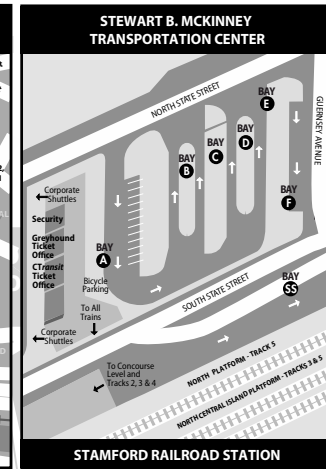

# 326 ● PACIFIC STREET 327 ● SHIPPAN AVENUE

- 326 South End
- 326C Cummings Park
- 326S Shippan Point
- 327X Shippan Point via Transitway

Bus Schedule Effective March 19, 2017

- 971 I-BUS Express: Stamford/White Plains Greyhound to NYC/Boston
- 313 West Broad Street
- 321 West Avenue
- 324 Fairfield Avenue
- 326 Pacific Street
- 328 Cove Road
- 331 High Ridge Road
- 333 Newfield Avenue
- 334 Hope Street
- 335 Washington Boulevard
- 336 Long Ridge Road
- 331 Port Chester
- 312 West Main Street
- 341 Norwalk
- 342 East Main Street
- 344 Glenbrook Road
- 345 NCC Flyer
- 327 Shippan Avenue
- 351 Stamford Connector: Downtown Loop

## WHAT THE SYMBOLS ON THE MAP MEAN

**1** **Timepoints** are places the bus is scheduled to reach at a specific time (listed on the schedule). The timepoints are not the only places the bus will stop along the route.

**328** **Transfer Points** show connections with other bus routes. The connecting route number is in the box. This is an example of where to transfer to the "328" route.

••• **Part-time routing** is shown for areas where the bus does not always travel. Refer to the schedule for trips that take the part-time route.

**326** **Terminus** shows the last stop for a branch of this bus route.