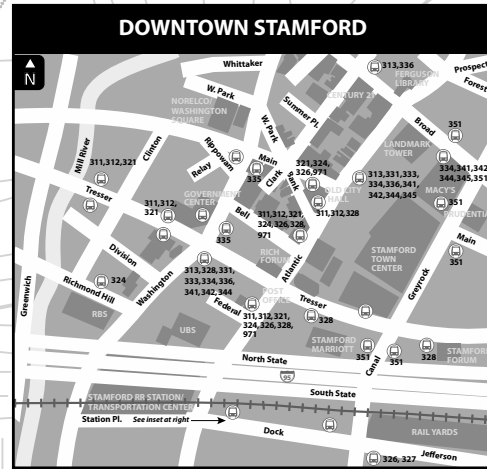

# 326 ● PACIFIC STREET 327 ● SHIPPAN AVENUE

- 326 South End
- 326C Cummings Park
- 326S Shippan Point
- 327X Shippan Point via Transitway

Bus Schedule Effective March 19, 2017

- 971 I-BUS Express: Stamford/White Plains Greyhound to NYC/Boston
- 313 West Broad Street
- 321 West Avenue
- 324 Fairfield Avenue
- 326 Pacific Street
- 328 Cove Road
- 331 High Ridge Road
- 333 Newfield Avenue
- 334 Hope Street
- 335 Washington Boulevard
- 336 Long Ridge Road
- 331 Port Chester
- 312 West Main Street
- 341 Norwalk
- 342 East Main Street
- 344 Glenbrook Road
- 345 NCC Flyer
- 327 Shippan Avenue
- 351 Stamford Connector: Downtown Loop

CTrail Shore Line East  
 877-CT-RIDES • [www.shorelineeast.com](http://www.shorelineeast.com)

Amtrak  
 800-USA-RAIL • [www.mta.info/mnr](http://www.mta.info/mnr)

## WHAT THE SYMBOLS ON THE MAP MEAN

**1** **Timepoints** are places the bus is scheduled to reach at a specific time (listed on the schedule). The timepoints are not the only places the bus will stop along the route.

**326** **Terminus** shows the last stop for a branch of this bus route.