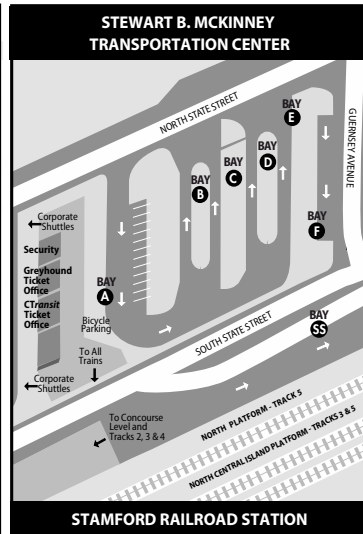

# 328 COVE ROAD

328 Cove Island Park

Bus Schedule Effective March 19, 2017

- 971 I-BUS Express: Stamford/White Plains Greyhound to NYC/Boston
- A** 313 West Broad Street
- B** 321 West Avenue
- C** 324 Fairfield Avenue
- D** 326 Pacific Street
- E** 328 Cove Road
- F** 331 High Ridge Road
- G** 333 Newfield Avenue
- H** 334 Hope Street
- I** 335 Washington Boulevard
- J** 336 Long Ridge Road
- K** 331 Port Chester
- L** 312 West Main Street
- M** 341 Norwalk
- N** 342 East Main Street
- O** 344 Glenbrook Road
- P** 345 NCC Flyer
- Q** 327 Shippin Avenue
- SS** 351 Stamford Connector: Downtown Loop

CTrail Shore Line East  
 877-CT-RIDES • [www.shorelineeast.com](http://www.shorelineeast.com)

Amtrak  
 800-USA-RAIL • [www.mta.info/mnr](http://www.mta.info/mnr)

### WHAT THE SYMBOLS ON THE MAP MEAN

- 1** **Timepoints** are places the bus is scheduled to reach at a specific time (listed on the schedule). The timepoints are not the only places the bus will stop along the route.
- 326** **Transfer Points** show connections with other bus routes. The connecting route number is in the box. This is an example of where to transfer to the "326" route.
- **Part-time routing** is shown for areas where the bus does not always travel. Refer to the schedule for trips that take the part-time route.
- 328** **Terminus** shows the last stop for a branch of this bus route.

Stewart B. McKinney Transportation Center  
 CTrail • Amtrak • Greyhound