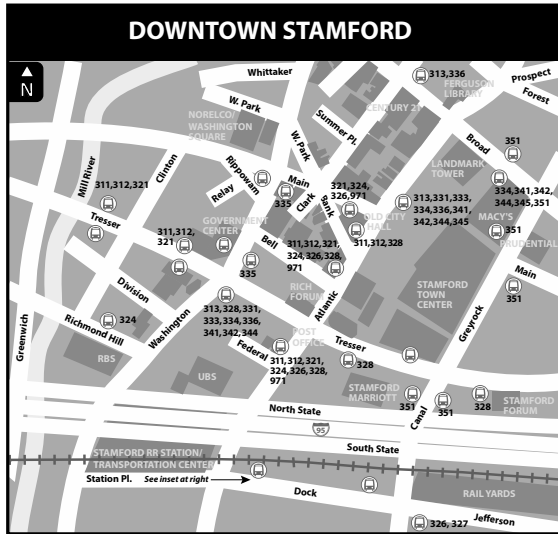

# 328 COVE ROAD

328 Cove Island Park

Bus Schedule Effective March 19, 2017

- 971 I-BUS Express: Stamford/White Plains Greyhound to NYC/Boston
- A** 313 West Broad Street
- B** 321 West Avenue
- C** 324 Fairfield Avenue
- D** 326 Pacific Street
- E** 328 Cove Road
- F** 331 High Ridge Road
- G** 333 Newfield Avenue
- H** 334 Hope Street
- I** 335 Washington Boulevard
- J** 336 Long Ridge Road
- K** 331 Port Chester
- L** 312 West Main Street
- M** 341 Norwalk
- N** 342 East Main Street
- O** 344 Glenbrook Road
- P** 345 NCC Flyer
- Q** 327 Shippin Avenue
- SS** 351 Stamford Connector: Downtown Loop

## RAILROAD CONNECTIONS

**Stamford Transportation Center**  
 CTrail New Haven Line (Metro-North)  
 CTrail Shore Line East  
 Amtrak

---

**For train schedule & fare information:**

CTrail New Haven Line  
 877-690-5114 • [www.mta.info/mnr](http://www.mta.info/mnr)

CTrail Shore Line East  
 877-CT-RIDES • [www.shorelineeast.com](http://www.shorelineeast.com)

Amtrak  
 800-USA-RAIL • [www.mta.info/mnr](http://www.mta.info/mnr)

### WHAT THE SYMBOLS ON THE MAP MEAN

- 1** **Timepoints** are places the bus is scheduled to reach at a specific time (listed on the schedule). The timepoints are not the only places the bus will stop along the route.
- 326** **Transfer Points** show connections with other bus routes. The connecting route number is in the box. This is an example of where to transfer to the "326" route.
- **Part-time routing** is shown for areas where the bus does not always travel. Refer to the schedule for trips that take the part-time route.
- 328** **Terminus** shows the last stop for a branch of this bus route.