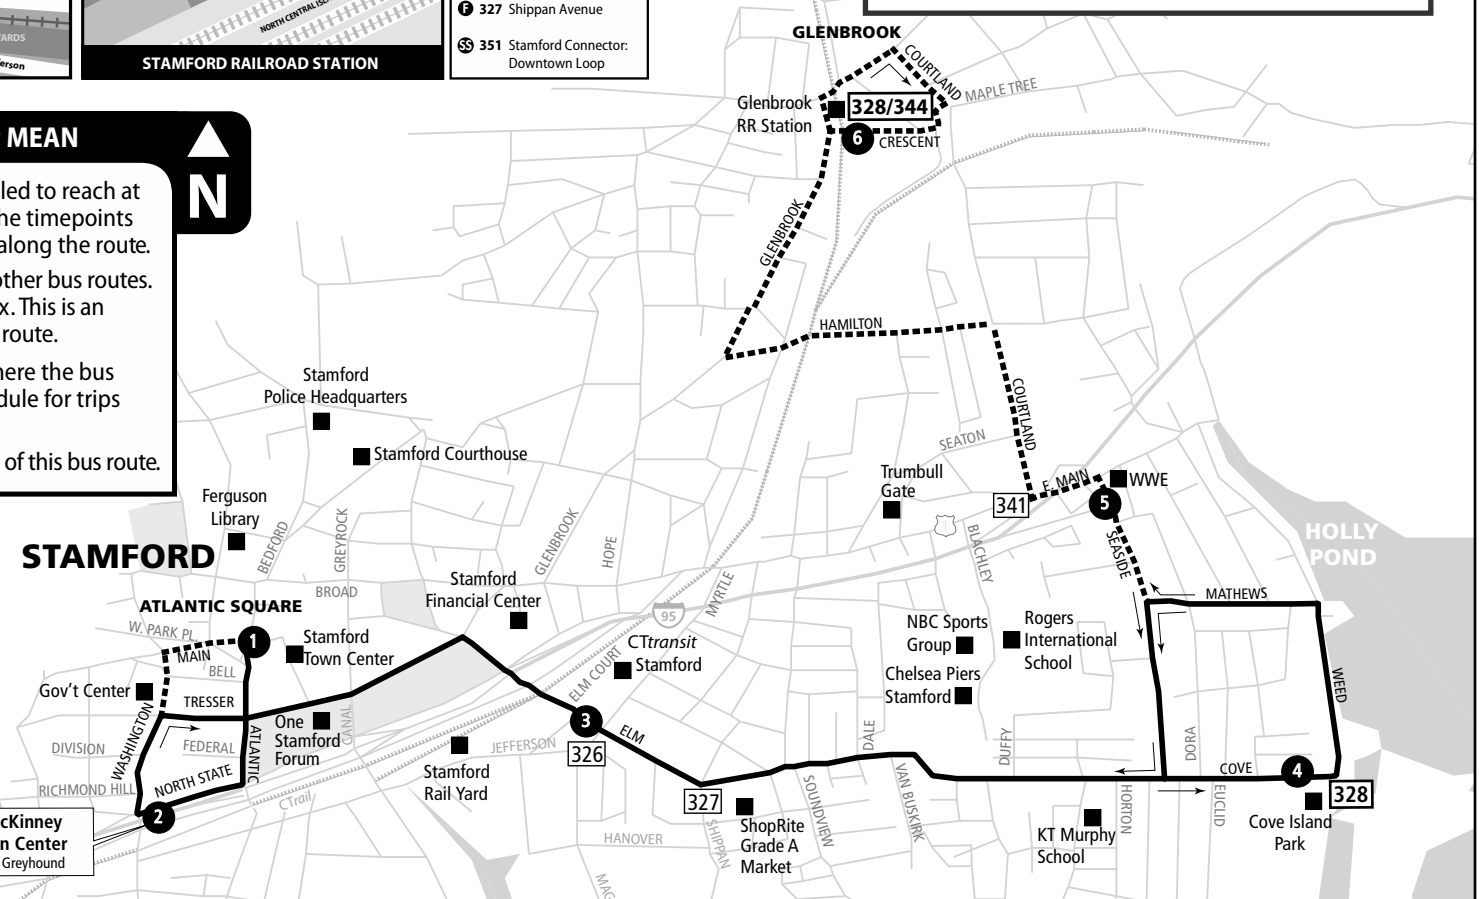

# 328 COVE ROAD

328 Cove Island Park

Bus Schedule Effective March 19, 2017

- 971 I-BUS Express: Stamford/White Plains Greyhound to NYC/Boston
- A** 313 West Broad Street
- B** 321 West Avenue
- C** 324 Fairfield Avenue
- D** 326 Pacific Street
- E** 328 Cove Road
- F** 331 High Ridge Road
- G** 333 Newfield Avenue
- H** 334 Hope Street
- I** 335 Washington Boulevard
- J** 336 Long Ridge Road
- K** 331 Port Chester
- L** 312 West Main Street
- M** 341 Norwalk
- N** 342 East Main Street
- O** 344 Glenbrook Road
- P** 345 NCC Flyer
- Q** 327 Shippin Avenue
- SS** 351 Stamford Connector: Downtown Loop

## RAILROAD CONNECTIONS

**Stamford Transportation Center**  
 CTrail New Haven Line (Metro-North)  
 CTrail Shore Line East  
 Amtrak

---

**For train schedule & fare information:**

CTrail New Haven Line  
 877-690-5114 • [www.mta.info/mnr](http://www.mta.info/mnr)

CTrail Shore Line East  
 877-CT-RIDES • [www.shorelineeast.com](http://www.shorelineeast.com)

Amtrak  
 800-USA-RAIL • [www.mta.info/mnr](http://www.mta.info/mnr)

### WHAT THE SYMBOLS ON THE MAP MEAN

- 1** **Timepoints** are places the bus is scheduled to reach at a specific time (listed on the schedule). The timepoints are not the only places the bus will stop along the route.
- 326** **Transfer Points** show connections with other bus routes. The connecting route number is in the box. This is an example of where to transfer to the "326" route.
- **Part-time routing** is shown for areas where the bus does not always travel. Refer to the schedule for trips that take the part-time route.
- 328** **Terminus** shows the last stop for a branch of this bus route.