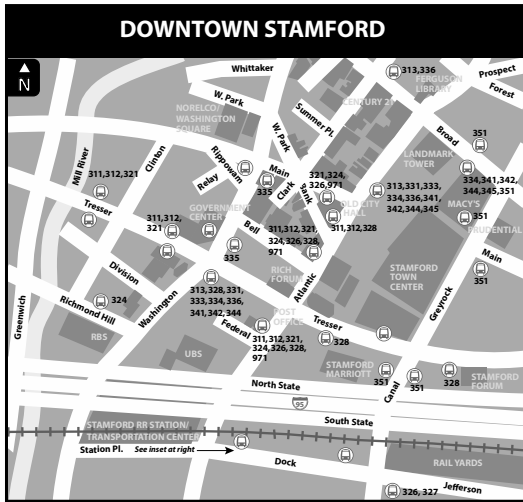

328 COVE ROAD

328 Cove Island Park

Bus Schedule Effective March 25, 2018

- 971** I-BUS Express: Stamford/White Plains Greyhound to NYC/Boston
- 313** West Broad Street
- 321** West Avenue
- 324** Fairfield Avenue
- 326** Pacific Street
- 328** Cove Road
- 331** High Ridge Road
- 333** Newfield Avenue
- 334** Hope Street
- 335** Washington Boulevard
- 336** Long Ridge Road
- 331** Port Chester
- 312** West Main Street
- 341** Norwalk
- 342** East Main Street
- 344** Glenbrook Road
- 345** NCC Flyer
- 327** Shippan Avenue
- 351** Stamford Connector: Downtown Loop

RAILROAD CONNECTIONS

Stamford Transportation Center
 CTrail New Haven Line (Metro-North)
 CTrail Shore Line East
 Amtrak

For train schedule & fare information:

CTrail New Haven Line
 877-690-5114 • www.mta.info/mnr

CTrail Shore Line East
 877-CT-RIDES • www.shorelineeast.com

Amtrak
 800-USA-RAIL • www.mta.info/mnr

WHAT THE SYMBOLS ON THE MAP MEAN

- 1** **Timepoints** are places the bus is scheduled to reach at a specific time (listed on the schedule). The timepoints are not the only places the bus will stop along the route.
- 326** **Transfer Points** show connections with other bus routes. The connecting route number is in the box. This is an example of where to transfer to the "326" route.
- **Part-time routing** is shown for areas where the bus does not always travel. Refer to the schedule for trips that take the part-time route.
- 328** **Terminus** shows the last stop for a branch of this bus route.