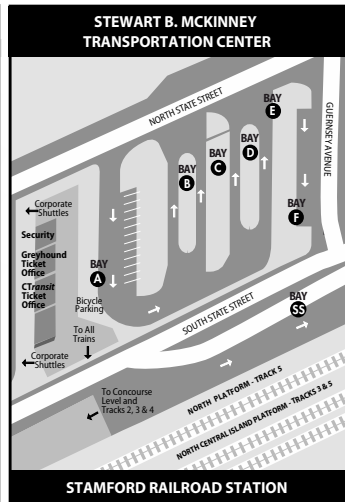

328 COVE ROAD

328 Cove Island Park

Bus Schedule Effective March 25, 2018

- 971** I-BUS Express: Stamford/White Plains Greyhound to NYC/Boston
- 313** West Broad Street
- 321** West Avenue
- 324** Fairfield Avenue
- 326** Pacific Street
- 328** Cove Road
- 331** High Ridge Road
- 333** Newfield Avenue
- 334** Hope Street
- 335** Washington Boulevard
- 336** Long Ridge Road
- 331** Port Chester
- 312** West Main Street
- 341** Norwalk
- 342** East Main Street
- 344** Glenbrook Road
- 345** NCC Flyer
- 327** Shippan Avenue
- 351** Stamford Connector: Downtown Loop

RAILROAD CONNECTIONS

Stamford Transportation Center
 CTrail New Haven Line (Metro-North)
 CTrail Shore Line East
 Amtrak

For train schedule & fare information:

CTrail New Haven Line
 877-690-5114 • www.mta.info/mnr

CTrail Shore Line East
 877-CT-RIDES • www.shorelineeast.com

Amtrak
 800-USA-RAIL • www.mta.info/mnr

WHAT THE SYMBOLS ON THE MAP MEAN

- 1** **Timepoints** are places the bus is scheduled to reach at a specific time (listed on the schedule). The timepoints are not the only places the bus will stop along the route.
- 326** **Transfer Points** show connections with other bus routes. The connecting route number is in the box. This is an example of where to transfer to the "326" route.
- **Part-time routing** is shown for areas where the bus does not always travel. Refer to the schedule for trips that take the part-time route.
- 328** **Terminus** shows the last stop for a branch of this bus route.