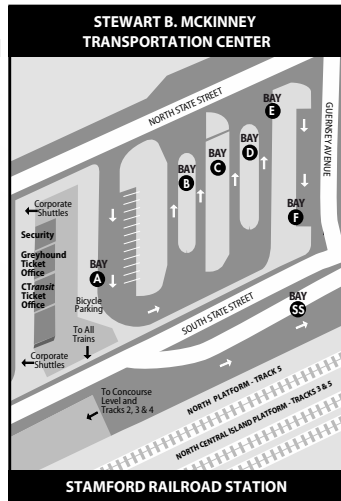

328 COVE ROAD

328 Cove Island Park

Bus Schedule Effective March 22, 2020

- | | |
|---|---|
| <p>351 Stamford Connector: Downtown Loop</p> <p>A 355 UCONN Stamford Connector</p> <p>971 I-BUS Express: Stamford/White Plains Greyhound to NYC/Boston</p> | <p>311 Port Chester</p> <p>312 West Main Street</p> <p>341 Norwalk</p> <p>E 342 East Main Street</p> <p>344 Glenbrook Road</p> <p>345 NCC Flyer</p> <p>F 327 Shippan Avenue</p> |
| <p>313 West Broad Street</p> <p>321 West Avenue</p> <p>B 324 Fairfield Avenue</p> <p>326 Pacific Street</p> | <p>328 Cove Road</p> <p>331 High Ridge Road</p> |
| <p>333 Newfield Avenue</p> <p>D 334 Hope Street</p> <p>335 Washington Boulevard</p> <p>336 Long Ridge Road</p> | |

CTrail Shore Line East
 877-CT-RIDES • www.shorelineeast.com

Amtrak
 800-USA-RAIL • www.mta.info/mnr

WHAT THE SYMBOLS ON THE MAP MEAN

1 **Timepoints** are places the bus is scheduled to reach at a specific time (listed on the schedule). The timepoints are not the only places the bus will stop along the route.

326 **Transfer Points** show connections with other bus routes. The connecting route number is in the box. This is an example of where to transfer to the "326" route.

----- **Part-time routing** is shown for areas where the bus does not always travel. Refer to the schedule for trips that take the part-time route.

328 **Terminus** shows the last stop for a branch of this bus route.