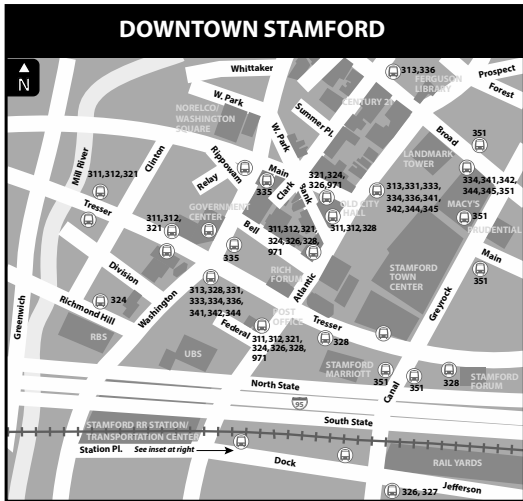

328 COVE ROAD

328 Cove Island Park

Bus Schedule Effective March 22, 2020

- | | |
|---|---|
| <p>351 Stamford Connector: Downtown Loop</p> <p>A 355 UCONN Stamford Connector</p> <p>971 I-BUS Express: Stamford/White Plains Greyhound to NYC/Boston</p> | <p>311 Port Chester</p> <p>312 West Main Street</p> <p>341 Norwalk</p> <p>E 342 East Main Street</p> <p>344 Glenbrook Road</p> <p>345 NCC Flyer</p> <p>F 327 Shippan Avenue</p> |
| <p>313 West Broad Street</p> <p>321 West Avenue</p> <p>B 324 Fairfield Avenue</p> <p>326 Pacific Street</p> | <p>328 Cove Road</p> <p>331 High Ridge Road</p> |
| <p>333 Newfield Avenue</p> <p>D 334 Hope Street</p> <p>335 Washington Boulevard</p> <p>336 Long Ridge Road</p> | |

RAILROAD CONNECTIONS

Stamford Transportation Center
 CTrail New Haven Line (Metro-North)
 CTrail Shore Line East
 Amtrak

For train schedule & fare information:

CTrail New Haven Line
 877-690-5114 • www.mta.info/mnr

CTrail Shore Line East
 877-CT-RIDES • www.shorelineeast.com

Amtrak
 800-USA-RAIL • www.mta.info/mnr

WHAT THE SYMBOLS ON THE MAP MEAN

1 **Timepoints** are places the bus is scheduled to reach at a specific time (listed on the schedule). The timepoints are not the only places the bus will stop along the route.

328 **Terminus** shows the last stop for a branch of this bus route.