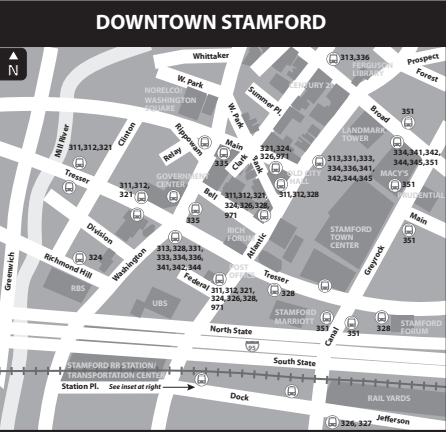

WHAT THE SYMBOLS ON THE MAP MEAN

1 Timepoints are places the bus is scheduled to reach at a specific time (listed on the schedule). The timepoints are not the only places the bus will stop along the route.

335 Transfer Points show connections with other bus routes. The connecting route number is in the box. This is an example of where to transfer to the "335" route.

••• Part-time routing is shown for areas where the bus does not always travel. Refer to the schedule for trips that take the part-time route.

331 Terminus shows the last stop for a branch of this bus route.

RAILROAD CONNECTIONS

Stamford Transportation Center
 CTrail New Haven Line (Metro-North)
 CTrail Shore Line East
 Amtrak

For train schedule & fare information:

CTrail New Haven Line
 877-690-5114 • www.mta.info/mnr

CTrail Shore Line East
 877-CT-RIDES • www.shorelineeast.com

Amtrak
 800-USA-RAIL • www.mta.info/mnr

- 971 I-BUS Express: Stamford/White Plains Greyhound to NYC/Boston
- 313 West Broad Street
- 321 West Avenue
- 324 Fairfield Avenue
- 326 Pacific Street
- 328 Cove Road
- 331 High Ridge Road
- 333 Newfield Avenue
- 334 Hope Street
- 342 Washington Boulevard
- 336 Long Ridge Road
- 331 Port Chester
- 312 West Main Street
- 341 Norwalk
- 342 East Main Street
- 344 Glenbrook Road
- 345 NCC Flyer
- 327 Shippan Avenue
- 351 Stamford Connector: Downtown Loop