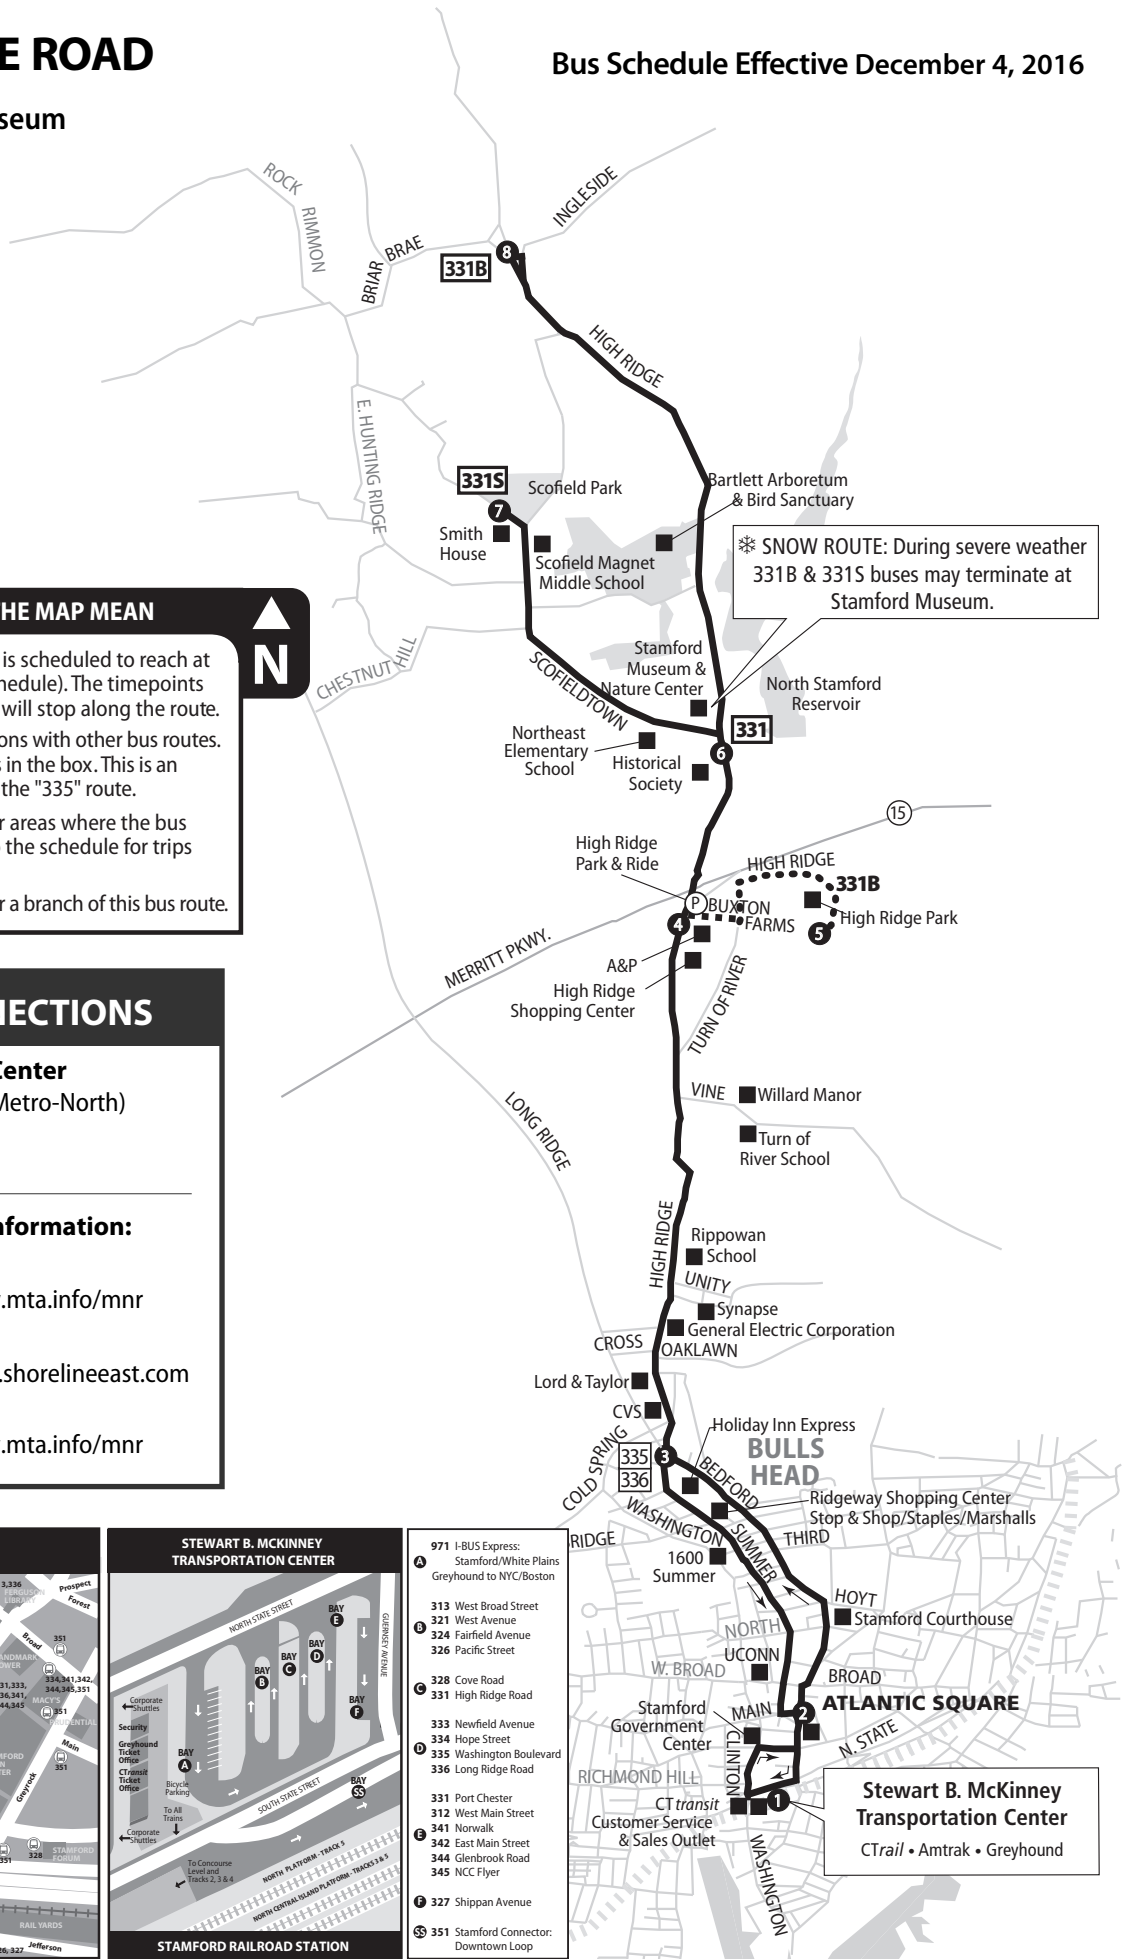

331 HIGH RIDGE ROAD

Bus Schedule Effective December 4, 2016

- 331 Stamford Museum
- 331B Briar Brae Rd
- 331S Smith House

* SNOW ROUTE: During severe weather 331B & 331S buses may terminate at Stamford Museum.

WHAT THE SYMBOLS ON THE MAP MEAN

1 Timepoints are places the bus is scheduled to reach at a specific time (listed on the schedule). The timepoints are not the only places the bus will stop along the route.

335 Transfer Points show connections with other bus routes. The connecting route number is in the box. This is an example of where to transfer to the "335" route.

••• Part-time routing is shown for areas where the bus does not always travel. Refer to the schedule for trips that take the part-time route.

331 Terminus shows the last stop for a branch of this bus route.

RAILROAD CONNECTIONS

Stamford Transportation Center
 CTrail New Haven Line (Metro-North)
 CTrail Shore Line East
 Amtrak

For train schedule & fare information: