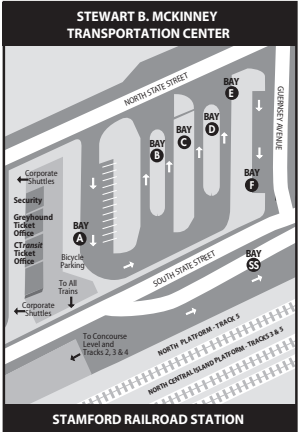

335 Transfer Points show connections with other bus routes. The connecting route number is in the box. This is an example of where to transfer to the "335" route.

••• Part-time routing is shown for areas where the bus does not always travel. Refer to the schedule for trips that take the part-time route.

331 Terminus shows the last stop for a branch of this bus route.

RAILROAD CONNECTIONS

Stamford Transportation Center
 CTrail New Haven Line (Metro-North)
 CTrail Shore Line East
 Amtrak

For train schedule & fare information:

CTrail New Haven Line
 877-690-5114 • www.mta.info/mnr

CTrail Shore Line East
 877-CT-RIDES • www.shorelineeast.com

Amtrak
 800-USA-RAIL • www.mta.info/mnr

- 971 I-BUS Express: Stamford/White Plains Greyhound to NYC/Boston
- 313 West Broad Street
- 321 West Avenue
- 324 Fairfield Avenue
- 326 Pacific Street
- 328 Cove Road
- 331 High Ridge Road
- 333 Newfield Avenue
- 334 Hope Street
- 342 Washington Boulevard
- 336 Long Ridge Road
- 331 Port Chester
- 312 West Main Street
- 341 Norwalk
- 342 East Main Street
- 344 Glenbrook Road
- 345 NCC Flyer
- 327 Shippan Avenue
- 351 Stamford Connector: Downtown Loop

Stewart B. McKinney Transportation Center
 CTrail • Amtrak • Greyhound