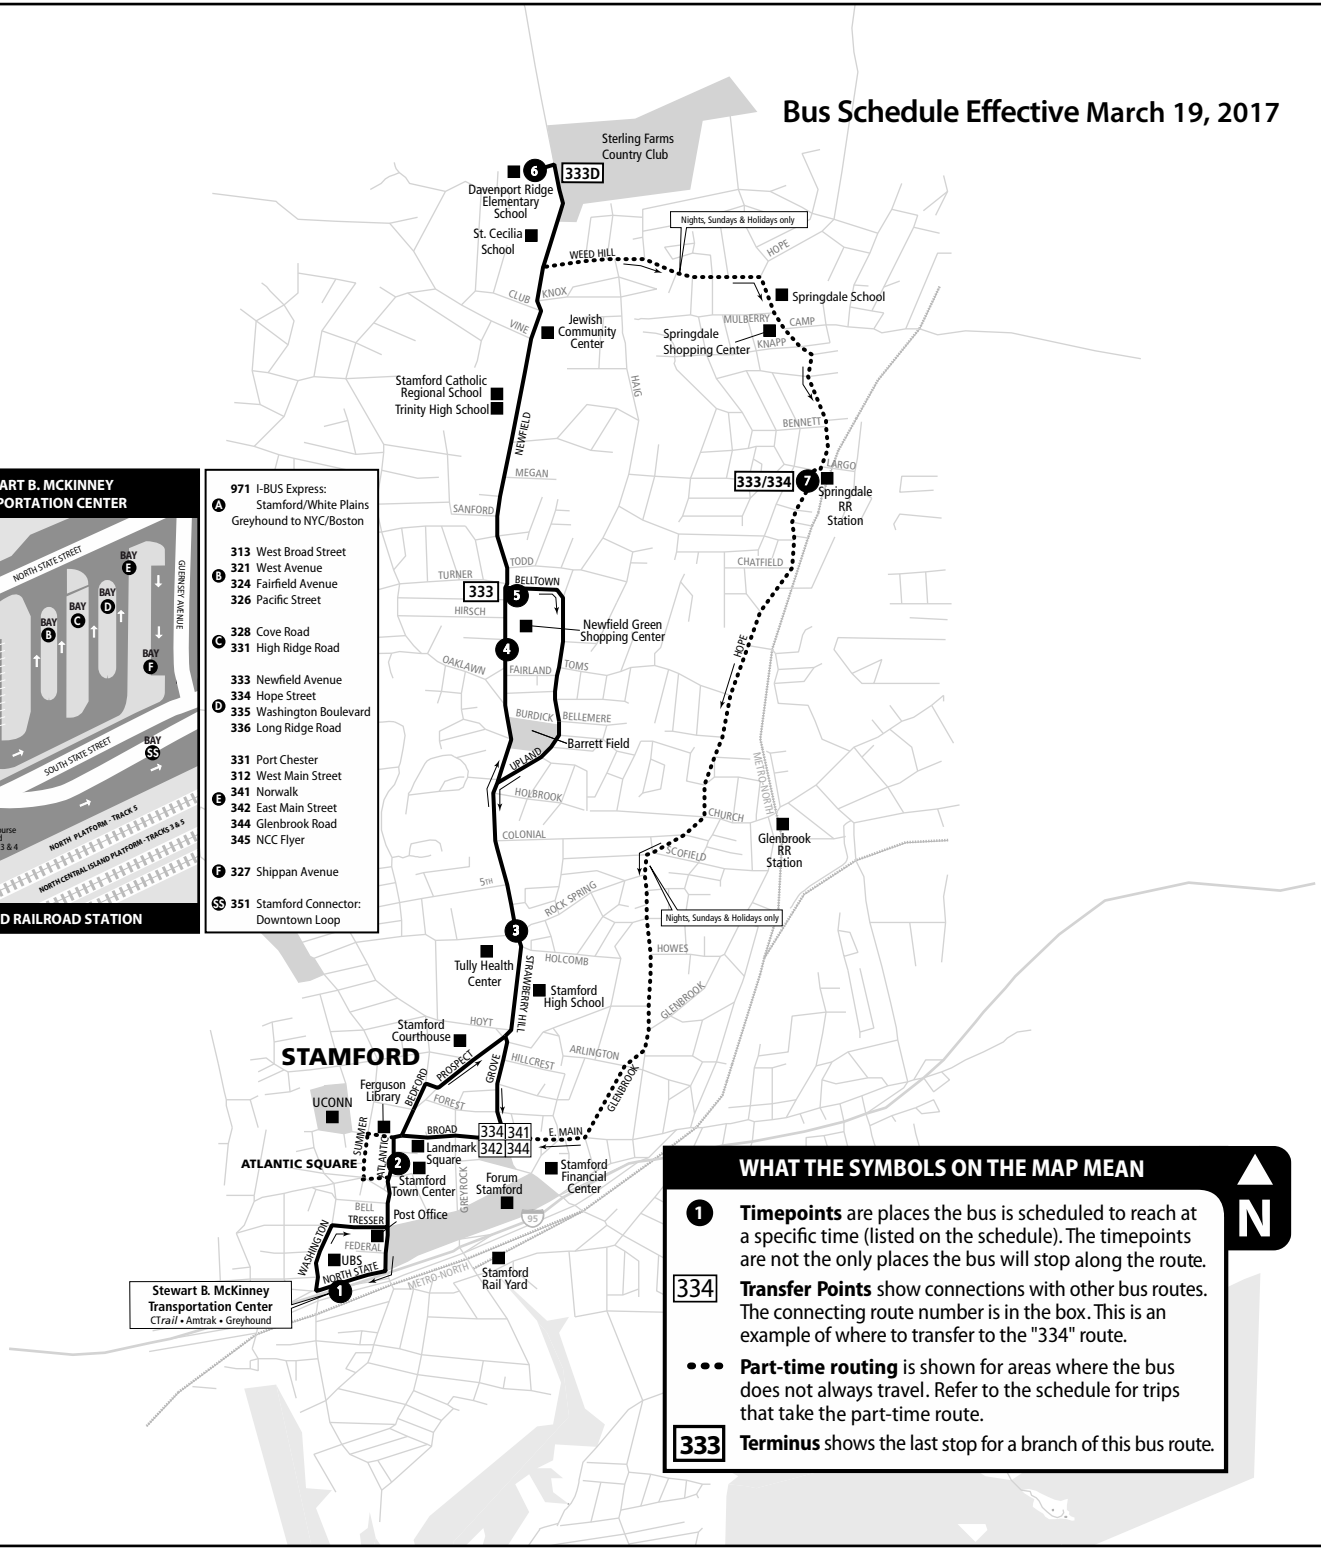

CTrail Shore Line East  
877-CT-RIDES • [www.shorelineeast.com](http://www.shorelineeast.com)

Amtrak  
800-USA-RAIL • [www.mta.info/mnr](http://www.mta.info/mnr)

### WHAT THE SYMBOLS ON THE MAP MEAN

**1** Timepoints are places the bus is scheduled to reach at a specific time (listed on the schedule). The timepoints are not the only places the bus will stop along the route.

**334** Transfer Points show connections with other bus routes. The connecting route number is in the box. This is an example of where to transfer to the "334" route.

... Part-time routing is shown for areas where the bus does not always travel. Refer to the schedule for trips that take the part-time route.

**333** Terminus shows the last stop for a branch of this bus route.