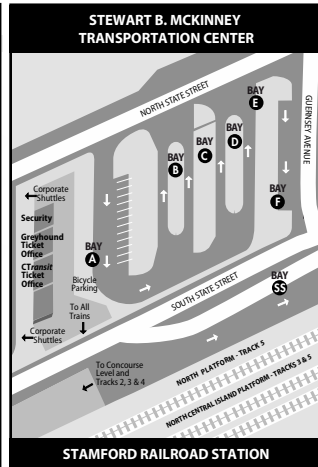

# 333 NEWFIELD AVENUE

333 Newfield Green  
333D Davenport Ridge

Bus Schedule Effective March 19, 2017

- 971 I-BUS Express: Stamford/White Plains Greyhound to NYC/Boston
- 313 West Broad Street
- 321 West Avenue
- 324 Fairfield Avenue
- 326 Pacific Street
- 328 Cove Road
- 331 High Ridge Road
- 333 Newfield Avenue
- 334 Hope Street
- 335 Washington Boulevard
- 336 Long Ridge Road
- 331 Port Chester
- 312 West Main Street
- 341 Norwalk
- 342 East Main Street
- 344 Glenbrook Road
- 345 NCC Flyer
- 327 Shippan Avenue
- 351 Stamford Connector: Downtown Loop

### WHAT THE SYMBOLS ON THE MAP MEAN

**1** Timepoints are places the bus is scheduled to reach at a specific time (listed on the schedule). The timepoints are not the only places the bus will stop along the route.

**334** Transfer Points show connections with other bus routes. The connecting route number is in the box. This is an example of where to transfer to the "334" route.

... Part-time routing is shown for areas where the bus does not always travel. Refer to the schedule for trips that take the part-time route.

**333** Terminus shows the last stop for a branch of this bus route.