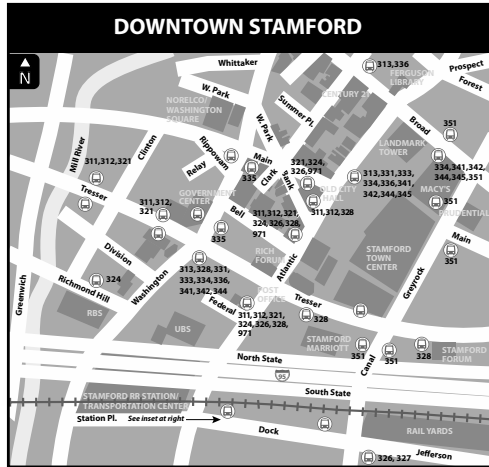

# 333 NEWFIELD AVENUE

333 Newfield Green  
333D Davenport Ridge

Bus Schedule Effective March 19, 2017

- 971 I-BUS Express: Stamford/White Plains Greyhound to NYC/Boston
- 313 West Broad Street
- 321 West Avenue
- 324 Fairfield Avenue
- 326 Pacific Street
- 328 Cove Road
- 331 High Ridge Road
- 333 Newfield Avenue
- 334 Hope Street
- 335 Washington Boulevard
- 336 Long Ridge Road
- 331 Port Chester
- 312 West Main Street
- 341 Norwalk
- 342 East Main Street
- 344 Glenbrook Road
- 345 NCC Flyer
- 327 Shippan Avenue
- 351 Stamford Connector: Downtown Loop

CTrail Shore Line East  
877-CT-RIDES • [www.shorelineeast.com](http://www.shorelineeast.com)

Amtrak  
800-USA-RAIL • [www.mta.info/mnr](http://www.mta.info/mnr)

### WHAT THE SYMBOLS ON THE MAP MEAN

**1** Timepoints are places the bus is scheduled to reach at a specific time (listed on the schedule). The timepoints are not the only places the bus will stop along the route.

**333** Terminus shows the last stop for a branch of this bus route.