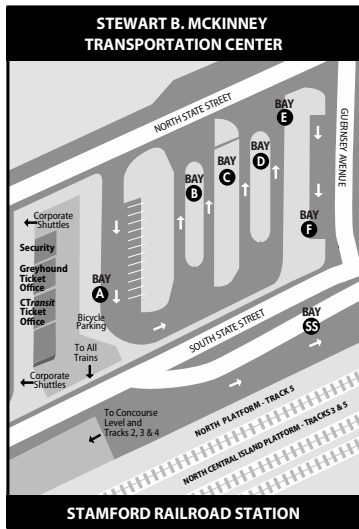

334 HOPE STREET

334 Springdale

Bus Schedule Effective August 14, 2016

333/334 (Nights, Sundays & Holidays Only)

WHAT THE SYMBOLS ON THE MAP MEAN

- 1** Timepoints are places the bus is scheduled to reach at a specific time (listed on the schedule). The timepoints are not the only places the bus will stop along the route.
- 341** Transfer Points show connections with other bus routes. The connecting route number is in the box. This is an example of where to transfer to the "341" route.
- ... Part-time routing is shown for areas where the bus does not always travel. Refer to the schedule for trips that take the part-time route.
- 334** Terminus shows the last stop for a branch of this bus route.

- A** 971 I-BUS Express: Stamford/White Plains Greyhound to NYC/Boston
- B** 313 West Broad Street
- C** 321 West Avenue
- D** 324 Fairfield Avenue
- E** 326 Pacific Street
- F** 328 Cove Road
- G** 331 High Ridge Road
- H** 333 Newfield Avenue
- I** 334 Hope Street
- J** 335 Washington Boulevard
- K** 336 Long Ridge Road
- L** 331 Port Chester
- M** 312 West Main Street
- N** 341 Norwalk
- O** 342 East Main Street
- P** 344 Glenbrook Road
- Q** 345 NCC Flyer
- R** 327 Shippan Avenue
- S** 351 Stamford Connector: Downtown Loop