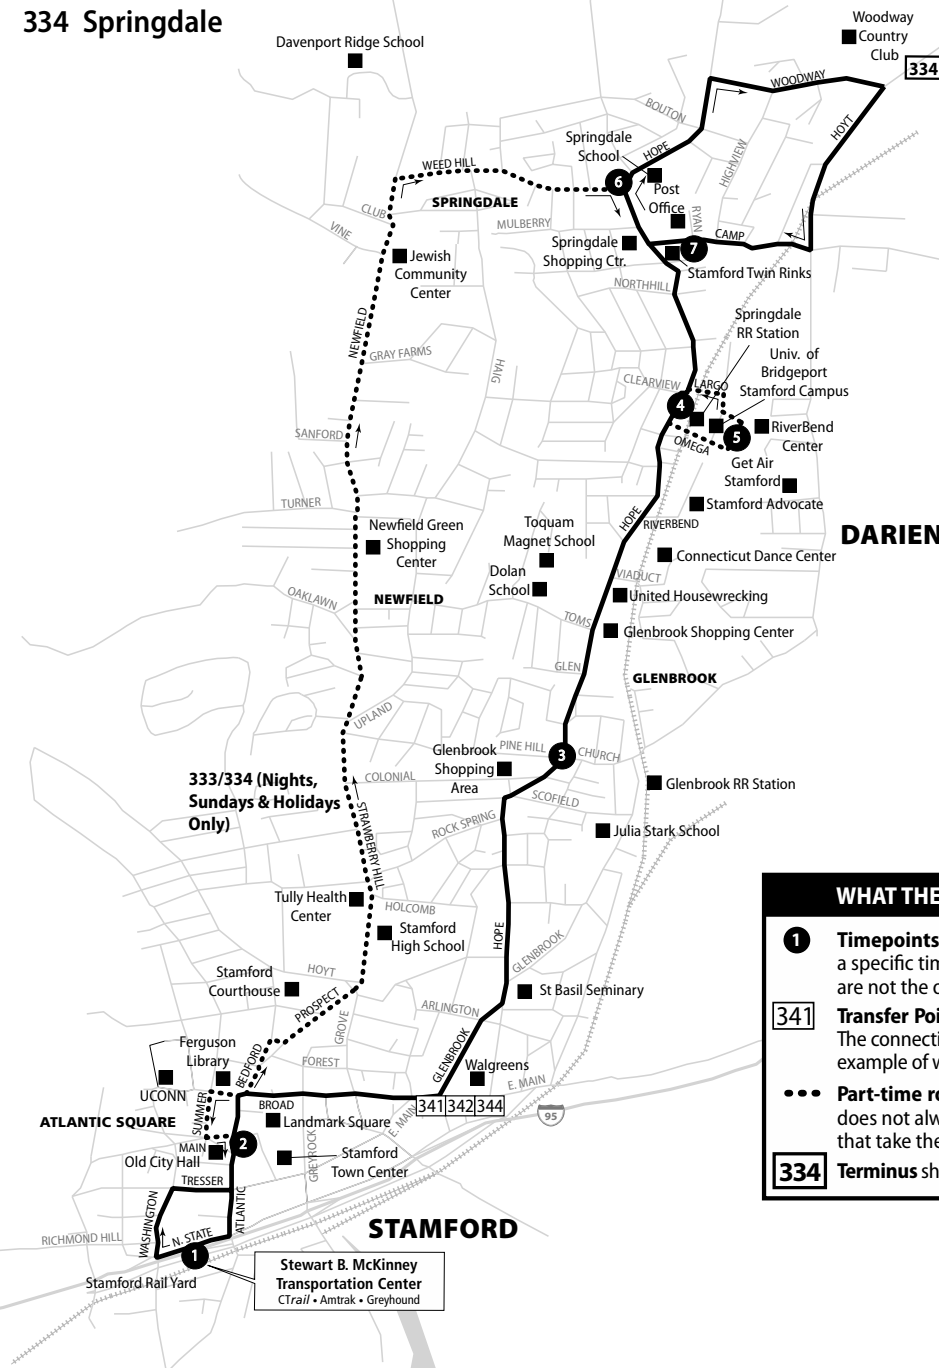

334 HOPE STREET

334 Springdale

Bus Schedule Effective August 14, 2016

333/334 (Nights, Sundays & Holidays Only)

WHAT THE SYMBOLS ON THE MAP MEAN

- 1** Timepoints are places the bus is scheduled to reach at a specific time (listed on the schedule). The timepoints are not the only places the bus will stop along the route.
- 341** Transfer Points show connections with other bus routes. The connecting route number is in the box. This is an example of where to transfer to the "341" route.
- ... Part-time routing is shown for areas where the bus does not always travel. Refer to the schedule for trips that take the part-time route.
- 334** Terminus shows the last stop for a branch of this bus route.

- A** 971 I-BUS Express: Stamford/White Plains Greyhound to NYC/Boston
- B** 313 West Broad Street
- C** 321 West Avenue
- D** 324 Fairfield Avenue
- E** 326 Pacific Street
- F** 328 Cove Road
- G** 331 High Ridge Road
- H** 333 Newfield Avenue
- I** 334 Hope Street
- J** 335 Washington Boulevard
- K** 336 Long Ridge Road
- L** 331 Port Chester
- M** 312 West Main Street
- N** 341 Norwalk
- O** 342 East Main Street
- P** 344 Glenbrook Road
- Q** 345 NCC Flyer
- R** 327 Shippan Avenue
- S** 351 Stamford Connector: Downtown Loop