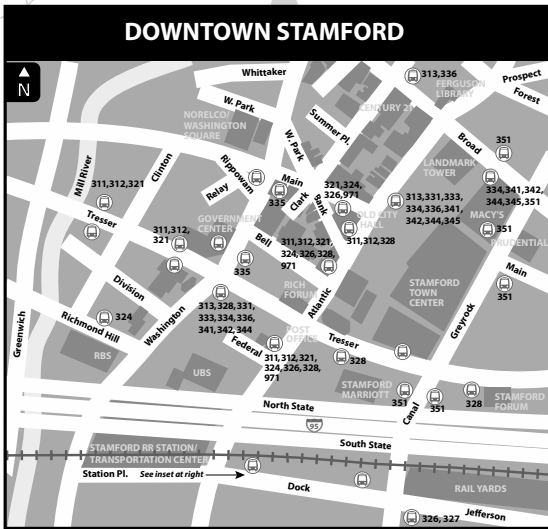

334 HOPE STREET

334 Springdale

Bus Schedule Effective August 14, 2016

333/334 (Nights, Sundays & Holidays Only)

WHAT THE SYMBOLS ON THE MAP MEAN

- 1** Timepoints are places the bus is scheduled to reach at a specific time (listed on the schedule). The timepoints are not the only places the bus will stop along the route.
- 341** Transfer Points show connections with other bus routes. The connecting route number is in the box. This is an example of where to transfer to the "341" route.
- ... Part-time routing is shown for areas where the bus does not always travel. Refer to the schedule for trips that take the part-time route.
- 334** Terminus shows the last stop for a branch of this bus route.

- A** 971 I-BUS Express: Stamford/White Plains Greyhound to NYC/Boston
- B** 313 West Broad Street
- C** 321 West Avenue
- D** 324 Fairfield Avenue
- E** 326 Pacific Street
- F** 328 Cove Road
- G** 331 High Ridge Road
- H** 333 Newfield Avenue
- I** 334 Hope Street
- J** 335 Washington Boulevard
- K** 336 Long Ridge Road
- L** 331 Port Chester
- M** 312 West Main Street
- N** 341 Norwalk
- O** 342 East Main Street
- P** 344 Glenbrook Road
- Q** 345 NCC Flyer
- R** 327 Shippan Avenue
- S** 351 Stamford Connector: Downtown Loop