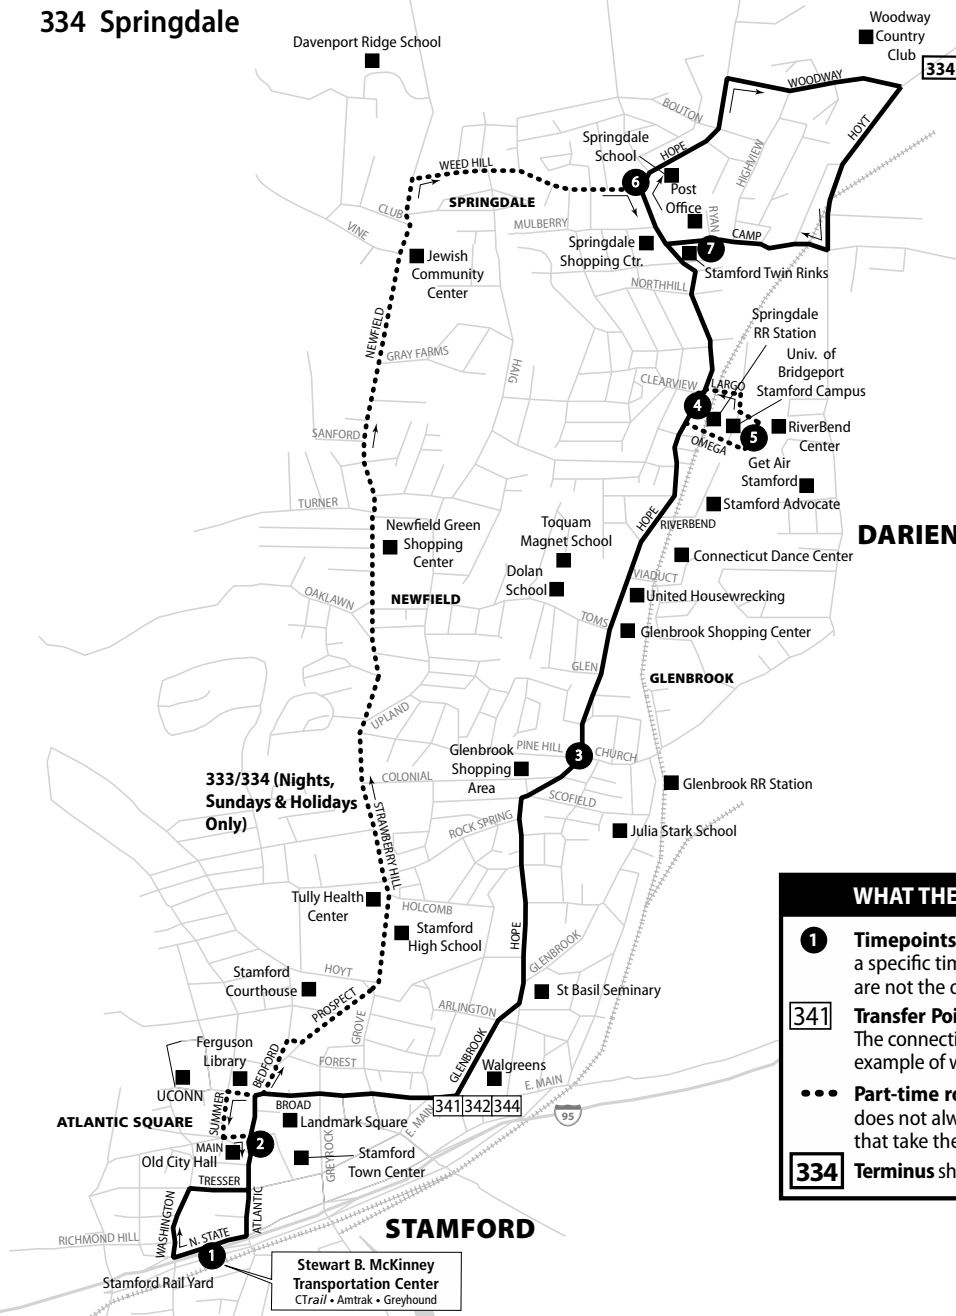

334 HOPE STREET

334 Springdale

Bus Schedule Effective March 22, 2020

333/334 (Nights, Sundays & Holidays Only)

WHAT THE SYMBOLS ON THE MAP MEAN

- 1** Timepoints are places the bus is scheduled to reach at a specific time (listed on the schedule). The timepoints are not the only places the bus will stop along the route.
- 341** Transfer Points show connections with other bus routes. The connecting route number is in the box. This is an example of where to transfer to the "341" route.
- ... Part-time routing is shown for areas where the bus does not always travel. Refer to the schedule for trips that take the part-time route.
- 334** Terminus shows the last stop for a branch of this bus route.

- | | |
|---|-----------------------------|
| 351 Stamford Connector: Downtown Loop | 311 Port Chester |
| A 355 UCONN Stamford Connector | 312 West Main Street |
| 971 I-BUS Express: Stamford/White Plains Greyhound to NYC/Boston | E 341 Norwalk |
| | 342 East Main Street |
| | 344 Glenbrook Road |
| | 345 NCC Flyer |
| | F 327 Shippan Avenue |
| 313 West Broad Street | |
| B 321 West Avenue | |
| 324 Fairfield Avenue | |
| 326 Pacific Street | |
| C 328 Cove Road | |
| 331 High Ridge Road | |
| 333 Newfield Avenue | |
| D 334 Hope Street | |
| 335 Washington Boulevard | |
| 336 Long Ridge Road | |

STAMFORD RAILROAD STATION