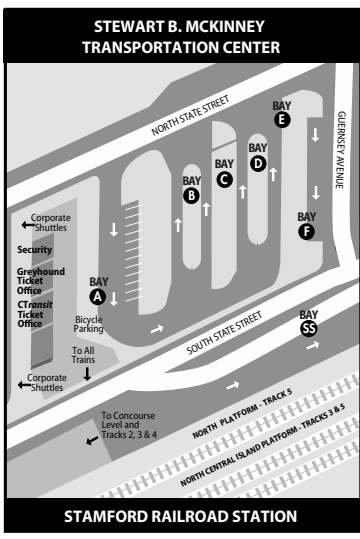

334 HOPE STREET

334 Springdale

Bus Schedule Effective March 22, 2020

333/334 (Nights, Sundays & Holidays Only)

WHAT THE SYMBOLS ON THE MAP MEAN

- 1** Timepoints are places the bus is scheduled to reach at a specific time (listed on the schedule). The timepoints are not the only places the bus will stop along the route.
- 341** Transfer Points show connections with other bus routes. The connecting route number is in the box. This is an example of where to transfer to the "341" route.
- ... Part-time routing is shown for areas where the bus does not always travel. Refer to the schedule for trips that take the part-time route.
- 334** Terminus shows the last stop for a branch of this bus route.

- | | |
|---|-----------------------------|
| 351 Stamford Connector: Downtown Loop | 311 Port Chester |
| A 355 UCONN Stamford Connector | 312 West Main Street |
| 971 I-BUS Express: Stamford/White Plains Greyhound to NYC/Boston | E 341 Norwalk |
| | 342 East Main Street |
| | 344 Glenbrook Road |
| | 345 NCC Flyer |
| | F 327 Shippan Avenue |
| 313 West Broad Street | |
| B 321 West Avenue | |
| 324 Fairfield Avenue | |
| 326 Pacific Street | |
| C 328 Cove Road | |
| 331 High Ridge Road | |
| 333 Newfield Avenue | |
| D 334 Hope Street | |
| 335 Washington Boulevard | |
| 336 Long Ridge Road | |

STAMFORD RAILROAD STATION