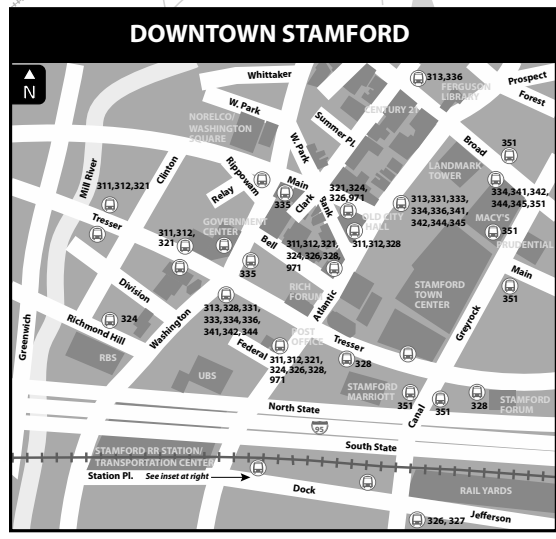

334 HOPE STREET

334 Springdale

Bus Schedule Effective March 22, 2020

333/334 (Nights, Sundays & Holidays Only)

WHAT THE SYMBOLS ON THE MAP MEAN

- 1** Timepoints are places the bus is scheduled to reach at a specific time (listed on the schedule). The timepoints are not the only places the bus will stop along the route.
- 341** Transfer Points show connections with other bus routes. The connecting route number is in the box. This is an example of where to transfer to the "341" route.
- ... Part-time routing is shown for areas where the bus does not always travel. Refer to the schedule for trips that take the part-time route.
- 334** Terminus shows the last stop for a branch of this bus route.

- | | |
|---|-----------------------------|
| 351 Stamford Connector: Downtown Loop | 311 Port Chester |
| A 355 UCONN Stamford Connector | 312 West Main Street |
| 971 I-BUS Express: Stamford/White Plains Greyhound to NYC/Boston | E 341 Norwalk |
| | 342 East Main Street |
| | 344 Glenbrook Road |
| | 345 NCC Flyer |
| | F 327 Shippan Avenue |
| 313 West Broad Street | |
| B 321 West Avenue | |
| 324 Fairfield Avenue | |
| 326 Pacific Street | |
| C 328 Cove Road | |
| 331 High Ridge Road | |
| 333 Newfield Avenue | |
| D 334 Hope Street | |
| 335 Washington Boulevard | |
| 336 Long Ridge Road | |

STAMFORD RAILROAD STATION